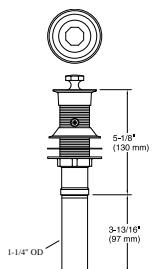

Features

- 1-1/4" (32 mm) connection
- Nonremovable metal stopper
- For use in overflow applications

Material

- Solid-brass construction for durability and reliability

Recommended Products/Accessories

K-23726 Drain treatment

Technical Information

All product dimensions are nominal.

Material: Brass

Notes

Install this product according to the installation instructions.