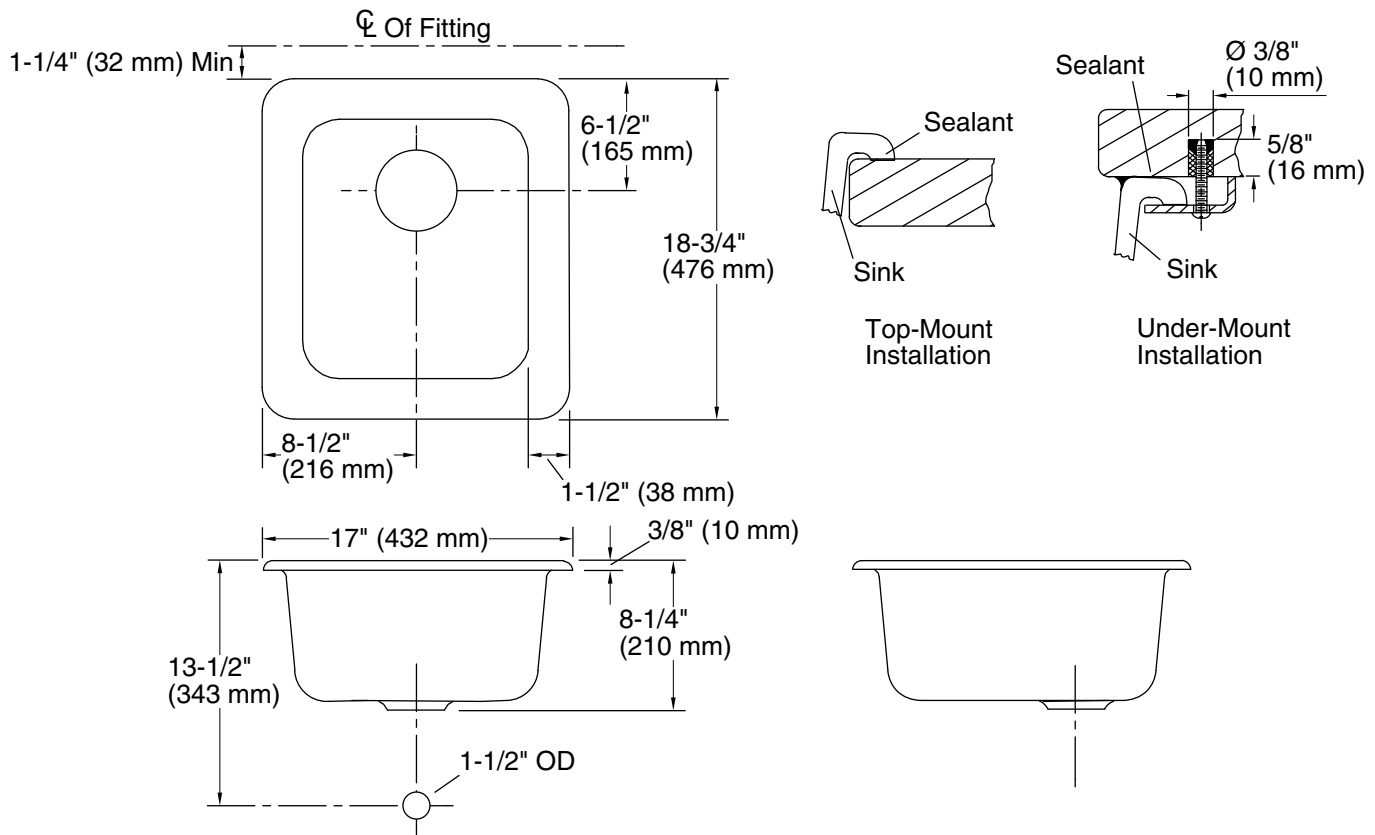

**Iron/Tones®**  
17" top-/undermount single-bowl bar sink  
**K-6584**

**Features**

- 18" (457 mm) minimum base cabinet width
- Single bowl
- 7-1/2" (191 mm) depth

**Material**

- KOHLER® enameled cast iron

### Technical Information

All product dimensions are nominal.

Basin configuration: Single Bowl

Min. base cabinet width: 18" (457 mm)

Bowl area: Length: 14" (356 mm)  
Width: 16" (406 mm)  
Bowl depth: 7-1/2" (191 mm)

Drain hole: 3-7/8" (98 mm)

Template: 114332-7, required, included

For multiple bowl under-mount installations, a minimum distance of 3-3/8" (86 mm) is required between bowls. Countertop supplier to determine required support.