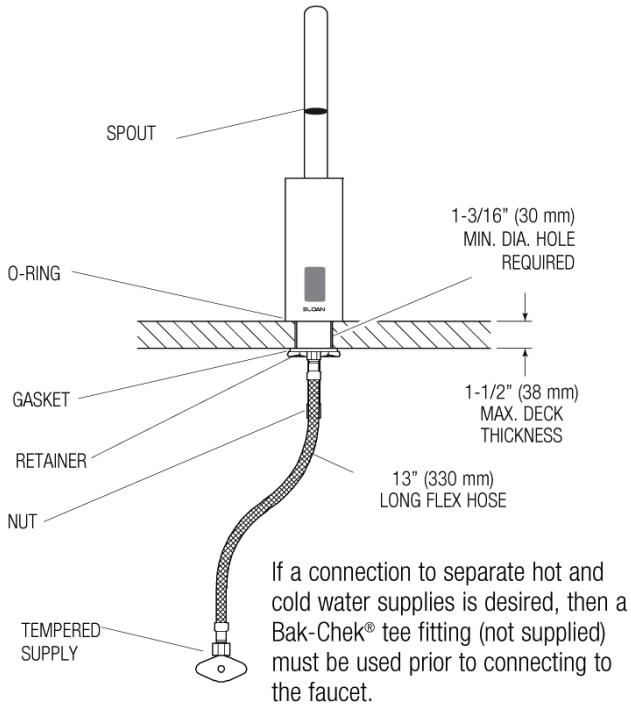

## Electrical specifications

- Sensor Range: 4" -5" (102-127 mm)
- Timeout Adjustment Setting: 30 Seconds

---

## Notes

All information contained within this document subject to change without notice.

Looking for other variations of the EAF-700 product? [View the general spec sheet with all options.](#)

[Find a matching soap dispenser](#) for this faucet.

[Find a compatible sink](#) for this faucet

EAF-700  
Faucets with Single Line Water Supply

EAF-700-ISM  
Faucets with Hot and Cold Water Supply