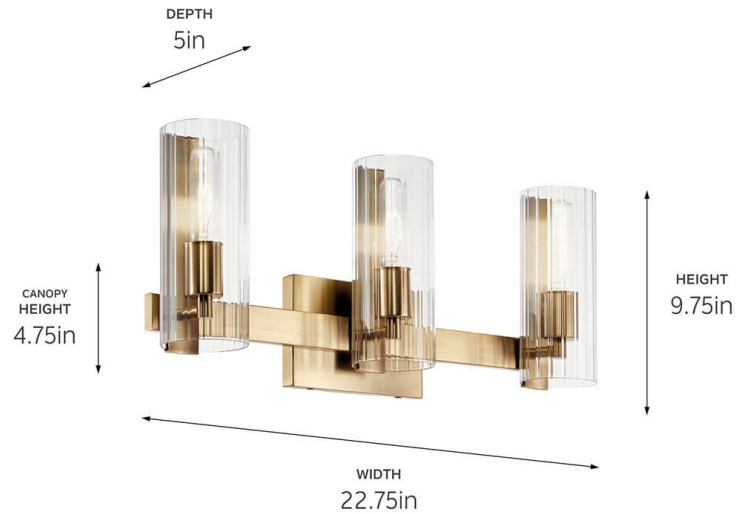

SPECIFICATIONS

Certifications/Qualifications

ADA Compliant	No
Prop65	Yes
Location Rating	Damp kichler.com/warranty

Dimensions

Height	9.75"
Width	22.75"
Height From Center Of Wall Opening (Spec Sheet)	7.5"
Depth	5"
Weight	4.6 LBS
Canopy Height	4.75"
Canopy Width	7"
Canopy Depth	1"

Electrical

Input Voltage	120 V

Light Source

Light Source	Bulb
Lamp Included	Not Included
# Of Bulbs/LED Modules	3
Max Or Nominal Watt	60 W
Lamp Type	A, T10
Socket Type	E26 (Medium)
Dimmable	Yes

Mounting/Installation

Interior/Exterior	Interior Product
Mounting Weight	3.1 LBS
Install Glass Up Or Down	Both
Lead Wire Length	6
Wire Connectors	Wire Nuts

FIXTURE ATTRIBUTES

Housing/Glass

Primary Material	Steel
Shade Included	No
Shade Dimensions	3.75 DIA

Product/Ordering Information

Sku	55168CPZ
Finish	Champagne Bronze™
UPC	783927044509

Finishes

- Black
- Brushed Nickel
- Champagne Bronze™
- Polished Nickel

ALSO IN THIS FAMILY