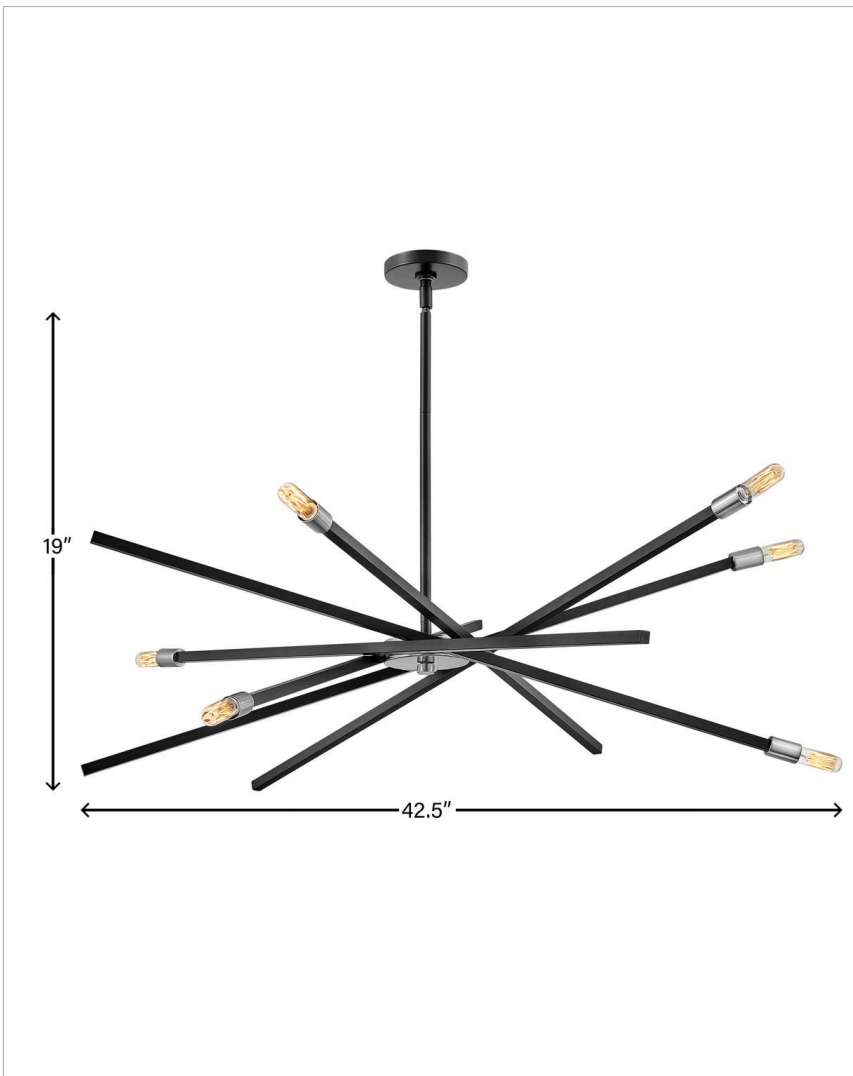

ARCHER

4766SK

LARGE ADJUSTABLE SINGLE TIER CHANDELIER

When it comes to versatile contemporary fixtures with a midcentury twist, Archer hits the mark. Articulating arms with multiple finish options effortlessly adapt to horizontal or vertical spaces. Archer aims to please with its high style, mixed finishes and design flexibility.

DETAILS	
FINISH:	Satin Black
MATERIAL:	Steel
SLOPE DEGREE:	90
DIMMABLE:	YES - WITH DIMMABLE LAMP (NOT INCLUDED)

DIMENSIONS	
WIDTH:	43"
HEIGHT:	19"
WEIGHT:	10.8lb

LIGHT SOURCE	
LIGHT SOURCE:	Socketed
WATTAGE:	6-5w Cand. LED, 60w Equiv.
VOLTAGE:	120v

MOUNTING	
CANOPY:	5" Dia.
LEAD WIRE:	1 X 120"
MAX HEIGHT:	54.5

SHIPPING	
CARTON LENGTH:	46.5
CARTON WIDTH:	9.5
CARTON HEIGHT:	9.5
CARTON WEIGHT:	13.5

PRODUCT DETAILS:

- Can be hung on a sloped ceiling
- Includes (1) 6" stem and (2) 12" stems to customize hanging height
- Dry Rated
- Shown with T-style bulbs (not included)
- Bold silhouette with dramatic details creates a modern statement
- All dimensions listed are as shown