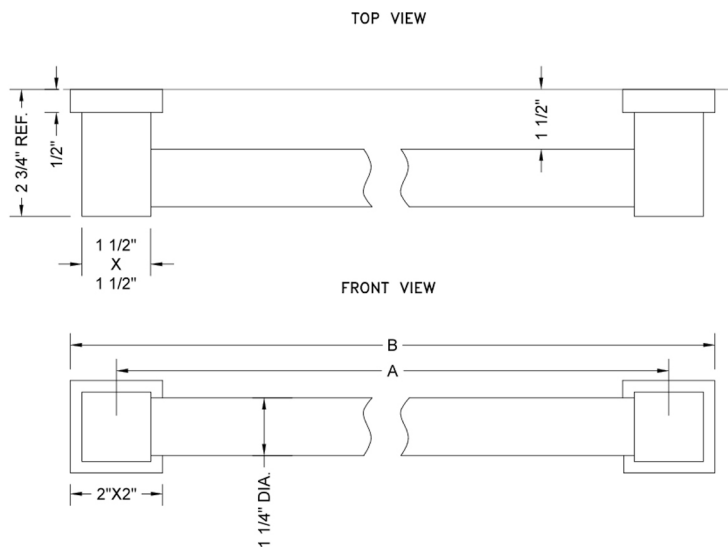

42" CUBIX® Straight Grab Bar

Model #: 4342-

FEATURES:

- ADA compliant when properly installed
- All brass construction, fully polished & plated
- Style to complement CUBIX® collection
- All grab bars can be custom sized. Contact JACLO for pricing & availability
- Optional handshower sliders and toilet paper/wash cloth holders can be added only upon initial order
- Not available in BKN, PCU, or PG
- NOT AVAILABLE in SG for lengths of 42" or longer

SPECIFICATION DRAWING:

BRASS LUXURY GRAB BARS			
PART. #	DESCRIPTION	A	B
4312-XXX	12" GRAB BAR	12"	14"
4316-XXX	16" GRAB BAR	16"	18"
4318-XXX	18" GRAB BAR	18"	20"
4324-XXX	24" GRAB BAR	24"	26"
4332-XXX	32" GRAB BAR	32"	34"
4336-XXX	36" GRAB BAR	36"	38"
4342-XXX	42" GRAB BAR	42"	44"
4348-XXX	48" GRAB BAR	48"	50"