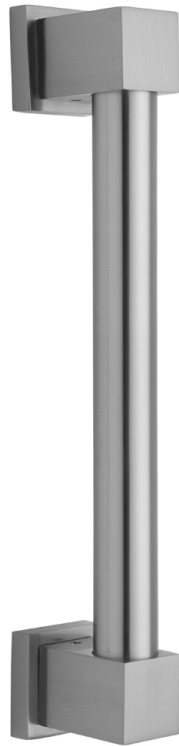

42" CUBIX® Straight Grab Bar

Model #: 4342-

FEATURES:

- ADA compliant when properly installed
- All brass construction, fully polished & plated
- Style to complement CUBIX® collection
- All grab bars can be custom sized. Contact JACLO for pricing & availability
- Optional handshower sliders and toilet paper/wash cloth holders can be added only upon initial order
- Not available in BKN, PCU, or PG
- NOT AVAILABLE in SG for lengths of 42" or longer

AVAILABLE FINISHES:

Polished Chrome (PCH)	Satin Chrome (SC)	Bronze Umber (BU)
Satin Nickel (SN)	Pewter (PEW)	Caramel Bronze (CB)
Polished Nickel (PN)	Antique Brass (AB)	Antique Copper (ACU)
Oil-Rubbed Bronze (ORB)	Polished Brass (PB)	Vintage Bronze (VB)
Satin Brass (SB)	Matte Black (MBK)	White (WH)
Unlacquered Brass (ULB)	Satin Cooper (SCU)	Almond (ALD)
Amber (AMB)	Azure Blue (AZB)	Coral (COR)
Mint Green (GRN)	Stone Grey (GRY)	Lilac (LAC)
Light Blue (LBL)	Limon (LIM)	Plum (PLM)
Pink (PNK)	Red (RED)	Graphite (GPH)
Aged Urban Brass (AUB)		

SPECIFICATION DRAWING:

BRASS LUXURY GRAB BARS			
PART. #	DESCRIPTION	A	B
4312-XXX	12" GRAB BAR	12"	14"
4316-XXX	16" GRAB BAR	16"	18"
4318-XXX	18" GRAB BAR	18"	20"
4324-XXX	24" GRAB BAR	24"	26"
4332-XXX	32" GRAB BAR	32"	34"
4336-XXX	36" GRAB BAR	36"	38"
4342-XXX	42" GRAB BAR	42"	44"
4348-XXX	48" GRAB BAR	48"	50"