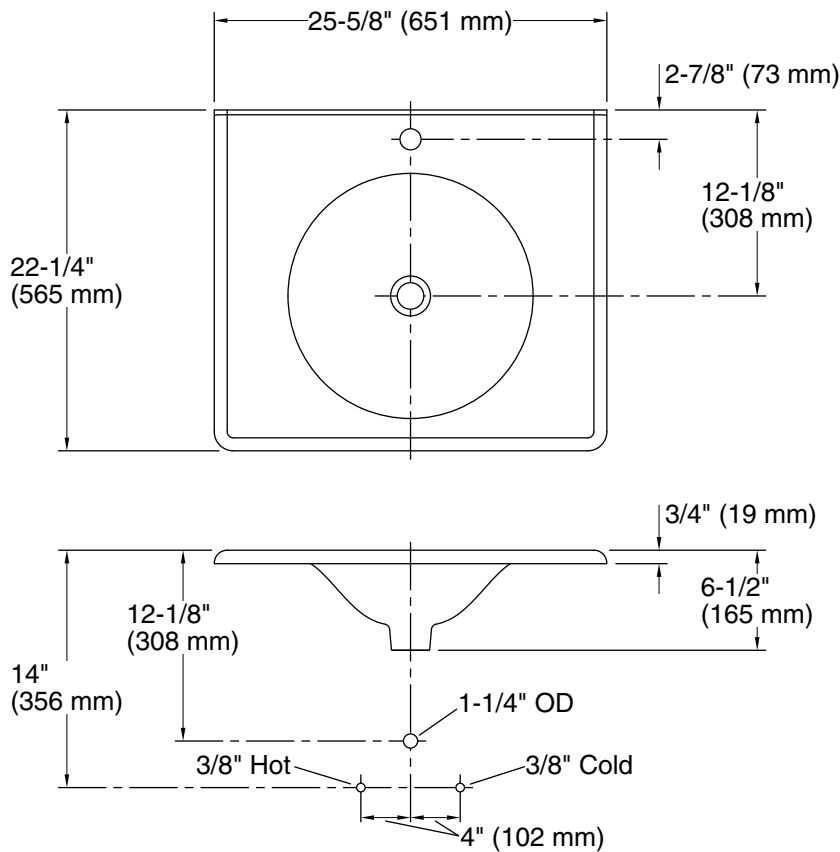

Iron/Impressions®

25" Enameled cast iron vanity top with integrated round sink
K-3048-1

Features

- Single faucet hole
- Round basin

Material

- KOHLER® enameled cast iron

Installation

- Vanity top

Technical Information

All product dimensions are nominal.

Basin configuration:	Single Bowl
Bowl area (Only):	Water depth: 4-1/2" (114 mm)
With overflow:	No
Number of deck holes:	1
Faucet hole(s):	1-3/8" (35 mm)
Drain hole:	1-3/4" (44 mm)

Notes

Install this product according to the installation instructions.

NOTE: When selecting a faucet for this lavatory, ensure the faucet has a spout reach of 4-1/2" (114 mm) to 5" (127 mm) and has a spout height of 3" (76 mm) to 6" (152 mm).