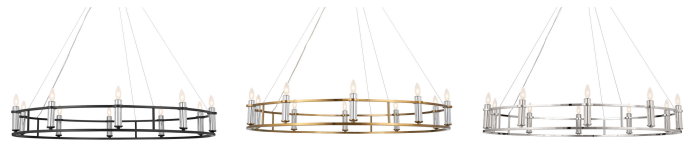

ALSO IN THIS FAMILY

52491BK

52491BNB

52491PN

52492BK

52492BNB

52492PN