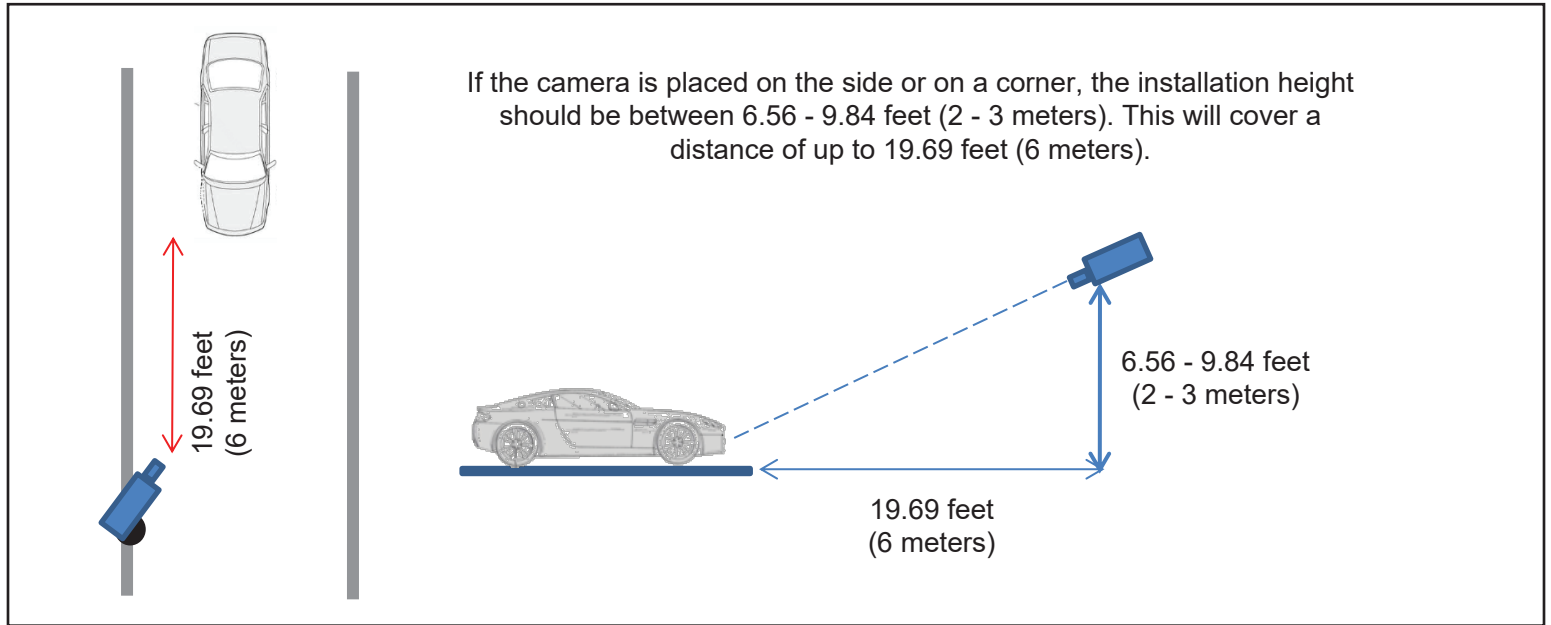

IP2BLPR-NC INSTALLATION GUIDE

2MP ANPR (Automatic Number Plate Recognition) IP Bullet Camera
Built-in vehicle and license plate recognition algorithm

For either scenario, the horizontal tilt angle of the camera should be no more than $\pm 15^\circ$.