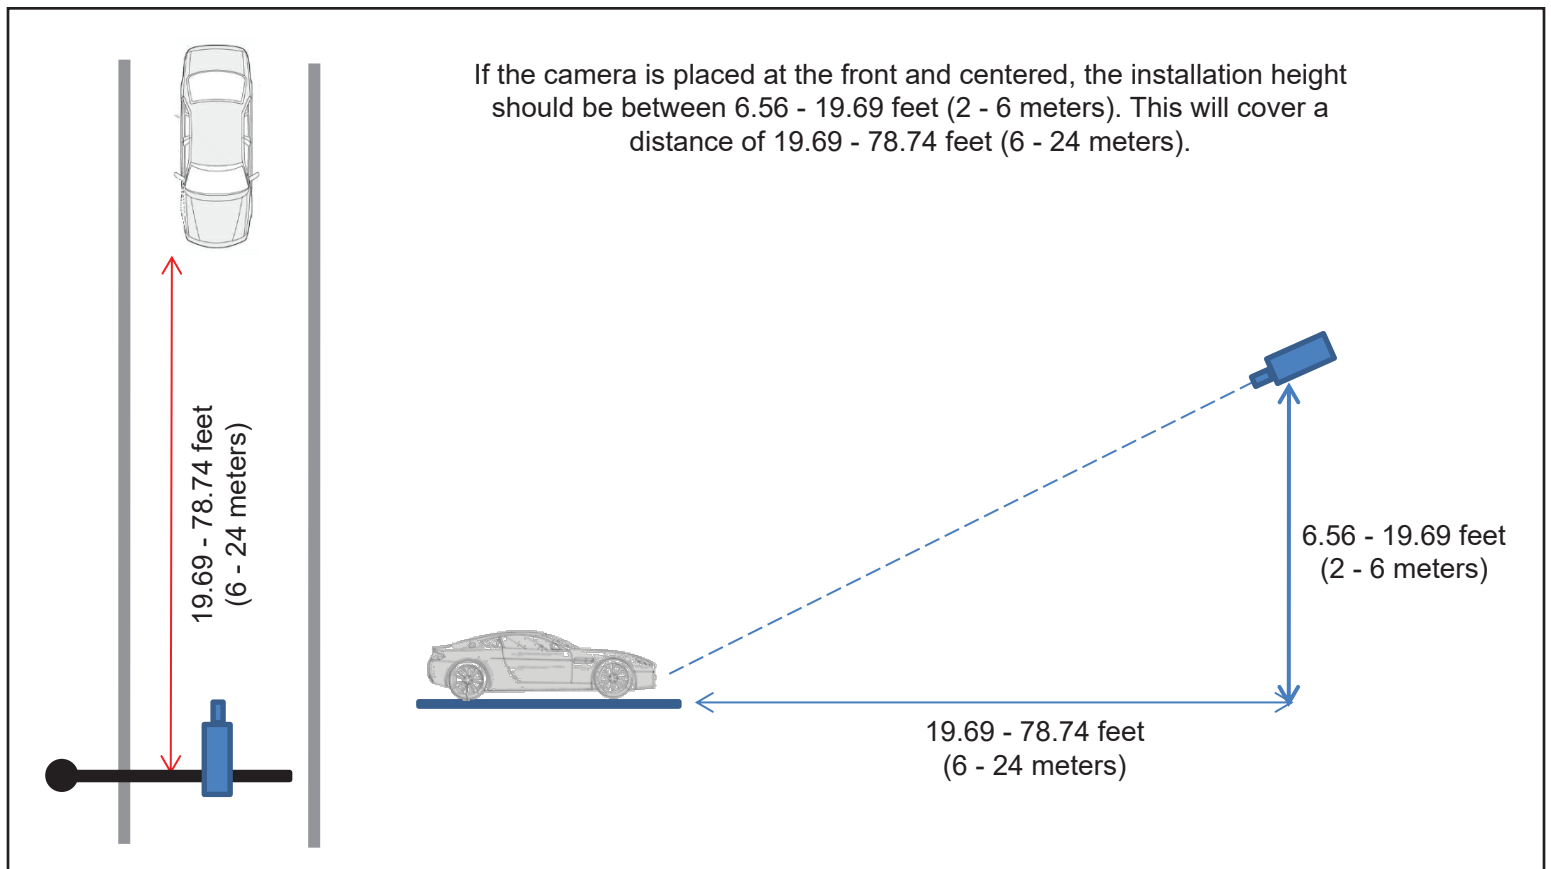

IP2BLPR-NC INSTALLATION GUIDE

2MP ANPR (Automatic Number Plate Recognition) IP Bullet Camera
Built-in vehicle and license plate recognition algorithm

For either scenario, the horizontal tilt angle of the camera should be no more than $\pm 15^\circ$.