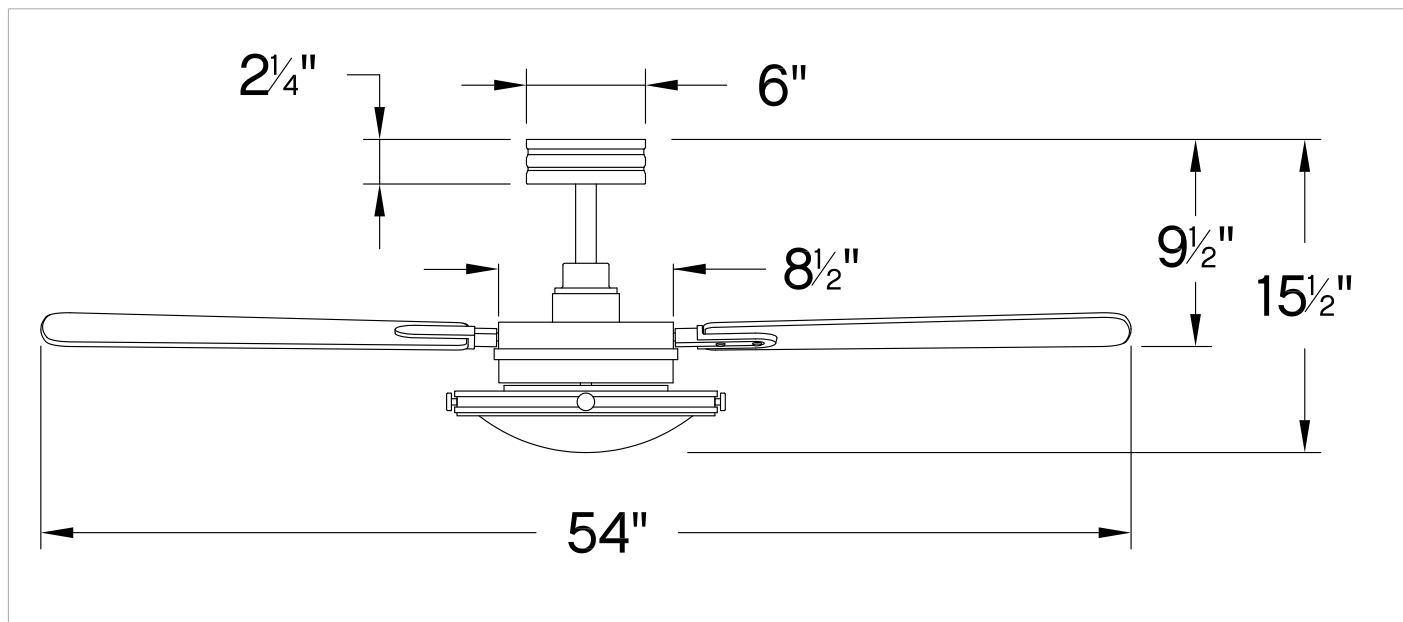

COLLIER

903254FMM-LID

COLLIER 54" LED SMART FAN

DETAILS	
FAN FINISH:	Metallic Matte Bronze
GLASS:	Etched Opal
BLADE COUNT:	4
SLOPE DEGREE:	20

DIMENSIONS	
WIDTH:	54"
HEIGHT:	15.5"

LIGHT SOURCE	
LED NAME:	E2G24WPP
VOLTAGE:	120v
LUMENS:	2000
CRI:	90

MOUNTING	
CANOPY:	6" Dia.
LEAD WIRE:	1 X 76"

SHIPPING	
CARTON LENGTH:	24.7
CARTON WIDTH:	15
CARTON HEIGHT:	10.5

Collier's midcentury silhouette incorporates the best in retro simplicity. Wood blades complemented by cast knobs, hinges, and stems convey sleek elegance for a look that is at once modern and timeless. Available in Heritage Brass with Birch or Walnut blades, Matte Black with Walnut or Matte Black blades, Metallic Matte Bronze with Walnut or Metallic Matte Bronze blades, and Pewter with Matte Black or Birch blades.

HINKLEY

HINKLEY
33000 Pin Oak Parkway
Avon Lake, OH 44012

PHONE: (440) 653-5500
Toll Free: 1 (800) 446-5539

hinkley.com

COLLIER 54" LED SMART FAN

903254FMM-LID

PERFORMANCE SPECIFICATIONS	STANDARD	
	HIGH SPEED	AVERAGE SPEED
Airflow	5426	3617
EnergyUse	34.1	20
EnergyCost	10	6
Efficiency	159	177
AMPS	0.45	0.25
RPMS	148	97