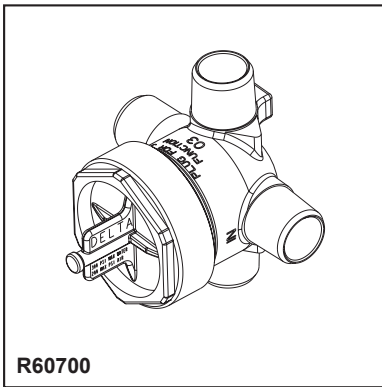

BRIZO®

ROUGH VALVE BODY

- R60700
- 1/2" Rough-In

STANDARD SPECIFICATIONS

- Three port diverter rough.
- For use with (3) three or (6) six function diverter.
- Forged brass body.
- Can be tested with air (200 psi) or water (300 psi) using supplied test cap.
- Refer to the installation instructions for more details

WARRANTY

- Parts and Finish – Lifetime limited warranty; or for commercial purchasers, 10 years for multi-family residential (apartments and condominiums) and 5 years for all other commercial uses, in each case from the date the product is received by the original purchaser or their authorized representative (installation contractor, etc.).
- Please go to www.brizo.com for the complete details of our limited warranty.

COMPLIES WITH:

- ASME A112.18.1 / CSA B125.1