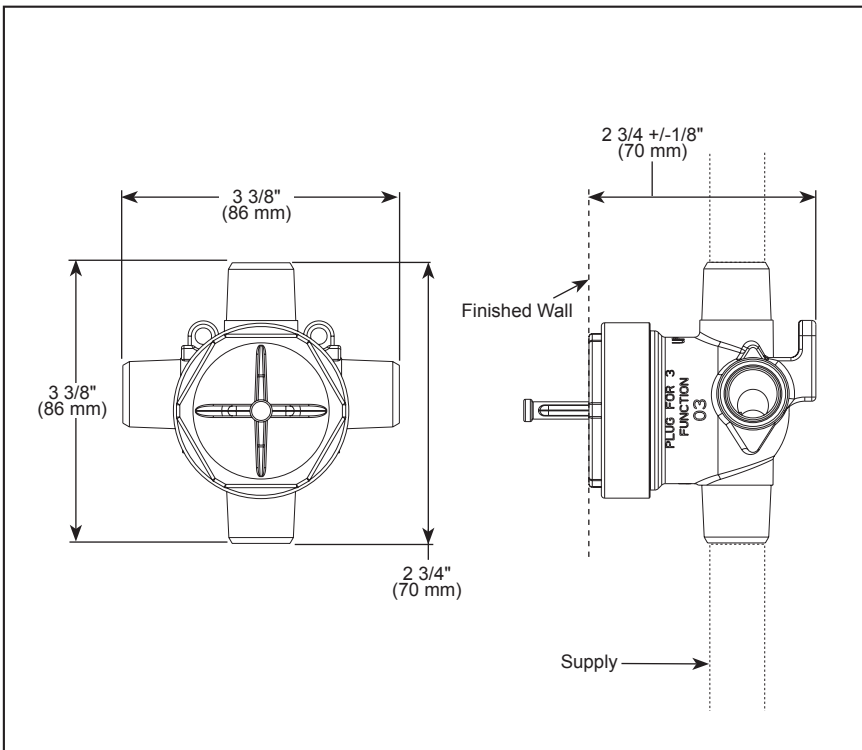

BRIZO®

ROUGH VALVE BODY

- R60700
- 1/2" Rough-In

STANDARD SPECIFICATIONS

- Three port diverter rough.
- For use with (3) three or (6) six function diverter.
- Forged brass body.
- Can be tested with air (200 psi) or water (300 psi) using supplied test cap.
- Refer to the installation instructions for more details

WARRANTY

- Parts and Finish – Lifetime limited warranty; or for commercial purchasers, 10 years for multi-family residential (apartments and condominiums) and 5 years for all other commercial uses, in each case from the date the product is received by the original purchaser or their authorized representative (installation contractor, etc.).
- Please go to www.brizo.com for the complete details of our limited warranty.

COMPLIES WITH:

- ASME A112.18.1 / CSA B125.1