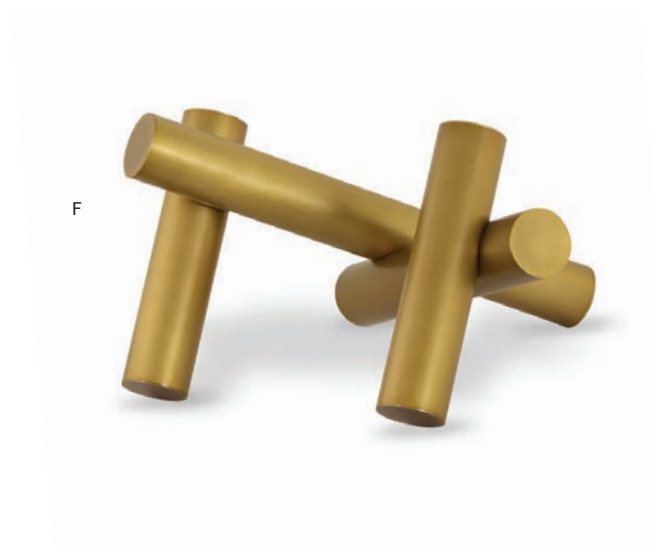

**20-1168GLD** METAL KNOT (GOLD)  
7 W X 7 H X 7 D

**20-1561**  
JADEN OBJET  
7.25 W X 5.25 H X 5.25 D

**20-1474** MYRIAD METAL SCULPTURE  
12 W X 5.5 H X 7.5 D

**20-1168PN** METAL KNOT (POLISHED NICKEL)  
7 W X 7 H X 7 D

**A. 20-1054GLD**  
MODERNJACK LARGE (GOLD)  
8 W X 6 H X 8 D

**B. 20-1055GLD**  
MODERNJACK SMALL (GOLD)  
5 W X 4 H X 5 D

**C. 20-1073BRS**  
INTERSECTING SCULPTURE  
(BRASS) - 12.75 W X 9 H X 11 D

**D. 20-1073PN**  
INTERSECTING SCULPTURE  
(POLISHED NICKEL) - 12.75 W X 9 H X 11 D