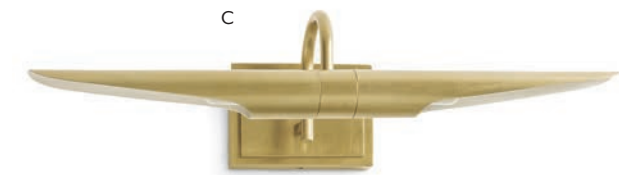

A. **15-1057NB** REDFORD PICTURE LIGHT LARGE (NATURAL BRASS) - 32 W X 6 H X 8 D
(4) B TYPE CANDELABRA BASE (E12) 25 WATT

B. **15-1057ORB** REDFORD PICTURE LIGHT LARGE (OIL RUBBED BRONZE) - 32 W X 6 H X 8 D
(4) B TYPE CANDELABRA BASE (E12) 25 WATT

C. **15-1047NB** REDFORD PICTURE LIGHT SMALL (NATURAL BRASS) - 22 W X 6 H X 8 D
(2) B TYPE CANDELABRA BASE (E12) 25 WATT

D. **15-1047ORB** REDFORD PICTURE LIGHT SMALL (OIL RUBBED BRONZE) - 22 W X 6 H X 8 D
(2) B TYPE CANDELABRA BASE (E12) 25 WATT

E. **15-1047PN** REDFORD PICTURE LIGHT SMALL (POLISHED NICKEL) - 22 W X 6 H X 8 D
(2) B TYPE CANDELABRA BASE (E12) 25 WATT

F. **15-1174NB** DEVON PICTURE LIGHT SMALL (NATURAL BRASS) - 17.5 W X 4 H X 6 D
(2) T TYPE MEDIUM BASE (E26) 25 WATT MAX

G. **15-1174ORB** DEVON PICTURE LIGHT SMALL (OIL RUBBED BRONZE) - 17.5 W X 4 H X 6 D
(2) T TYPE MEDIUM BASE (E26) 25 WATT MAX

H. **15-1174PN** DEVON PICTURE LIGHT SMALL (POLISHED NICKEL) - 17.5 W X 4 H X 6 D
(2) T TYPE MEDIUM BASE (E26) 25 WATT MAX

I. **15-1175NB** DEVON PICTURE LIGHT LARGE (NATURAL BRASS) - 22.5 W X 4 H X 6 D
(2) T TYPE MEDIUM BASE (E26) 25 WATT MAX

J. **15-1175ORB** DEVON PICTURE LIGHT LARGE (OIL RUBBED BRONZE) - 22.5 W X 4 H X 6 D
(2) T TYPE MEDIUM BASE (E26) 25 WATT MAX

K. **15-1175PN** DEVON PICTURE LIGHT LARGE (POLISHED NICKEL) - 22.5 W X 4 H X 6 D
(2) T TYPE MEDIUM BASE (E26) 25 WATT MAX