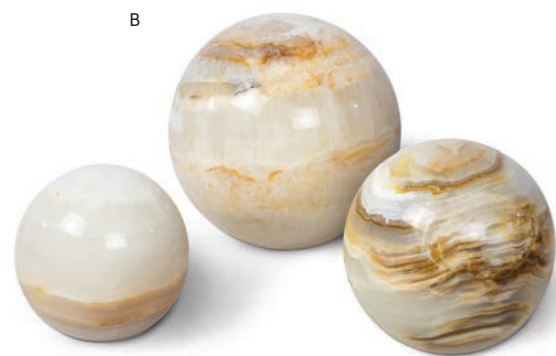

A. 20-1423
DEITY SCULPTURE
4.5 W X 7.5 H X 4.5 D

B. 20-1452
JADE SPHERE ACCESSORY SET
6 W X 6 H X 6 D

C. 20-1425
RADIANT SCULPTURE
10.5 W X 17 H X 5 D

D. 20-1547
DAYLON HORN LARGE
4.5 W X 20 H X 4.5 D

E. 20-1546
DAYLON HORN SMALL
4.5 W X 15 H X 4.5 D

F. 20-1286WT
MAGNOLIA OBJET (WHITE)
6 W X 5 H X 6 D

G. 20-1286SL
MAGNOLIA OBJET
(SILVER LEAF) - 6 W X 5 H X 6 D

H. 20-1286GL
MAGNOLIA OBJET (GOLD LEAF)
6 W X 5 H X 6 D

I. 20-1291
ADELINE ACCESSORY
5.25 W X 3.5 H X 5.25 D

J. 20-1483
SUCCULENT RESIN SCULPTURE 1
7.5 W X 4.25 H X 7.5 D

K. 20-1484
SUCCULENT RESIN SCULPTURE 2
5.5 W X 5 H X 5.5 D

L. 20-1617
EVETTE ORNAMENT
6.75 W X 3.75 H X 6.75 D