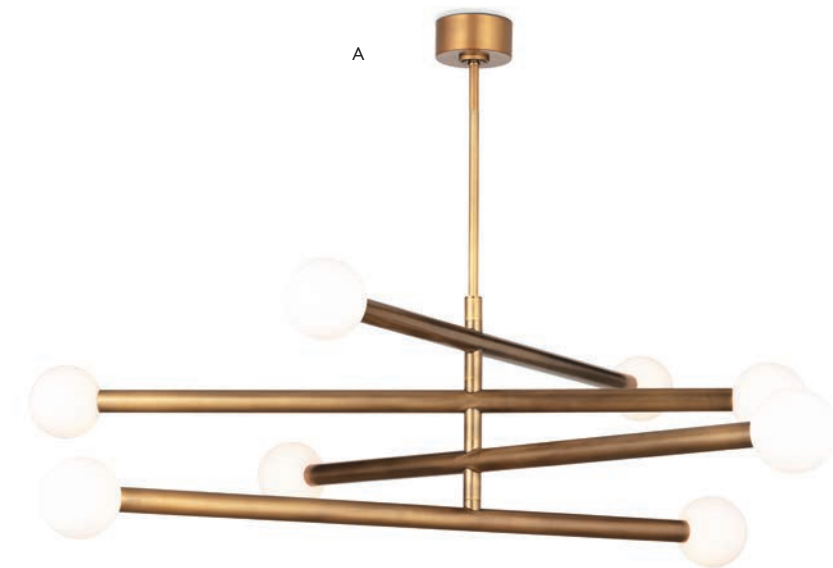

## *CHANDELIERS*

A

B

C

A. **16-1358NB** BEAUBIEN CHANDELIER  
(NATURAL BRASS) - 57.25 W X 22 H X 4.75 D  
(8) G9 LED 5 WATT MAX

B. **16-1358PN** BEAUBIEN CHANDELIER  
(POLISHED NICKEL) - 57.25 W X 22 H X 4.75 D  
(8) G9 LED 5 WATT MAX