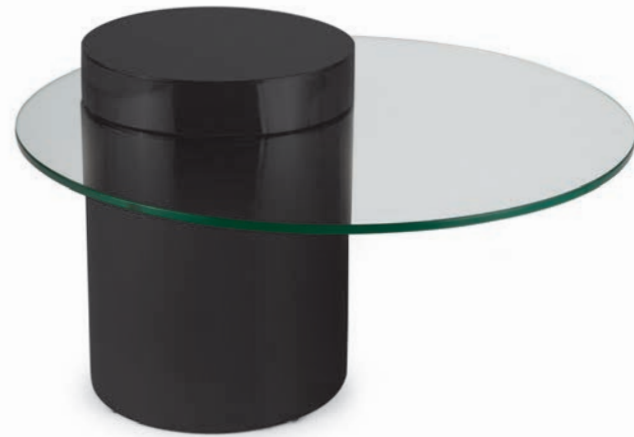

30-1092BLK ODETTE COFFEE TABLE
35.5 W X 18 H X 35.5 D