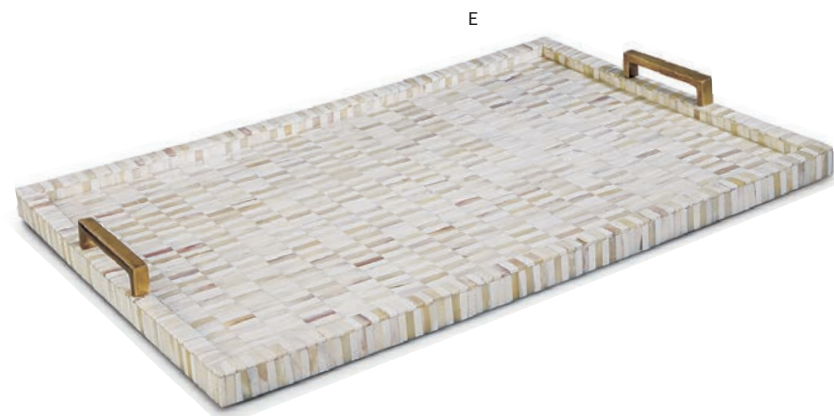

A

B

C

D

E

F

G

H

I

J

A. **20-1103VBR** RECTANGLE SHAGREEN BOUTIQUE TRAY (VINTAGE BROWN SNAKE)
12 W X 1 H X 25 D

B. **20-1103IV** RECTANGLE SHAGREEN BOUTIQUE TRAY (IVORY GREY PYTHON)
12 W X 1 H X 25 D

C. **20-1181** BONE & INDIGO TRAY ROUND
16 W X 1.25 H X 16 D

D. **20-1040** WHITE BONE & NICKEL TRAY
24 W X 3 H X 16 D

E. **20-1039** MULTI-TONE BONE & BRASS TRAY
24 W X 3 H X 16 D

F. **20-1102IV** SQUARE SHAGREEN BOUTIQUE TRAY (IVORY GREY PYTHON)
12 W X 1 H X 13 D

G. **20-1102VBR** SQUARE SHAGREEN BOUTIQUE TRAY (VINTAGE BROWN SNAKE)
12 W X 1 H X 13 D

H. **20-1145TQ** SHAGREEN HEX TRAY (TURQUOISE)
20 W X 2.5 H X 23 D

I. **20-1145IV** SHAGREEN HEX TRAY (IVORY GREY)
20 W X 2.5 H X 23 D

J. **20-1181NAT** CAPRI BONE TRAY
16 W X 1.25 H X 16 D