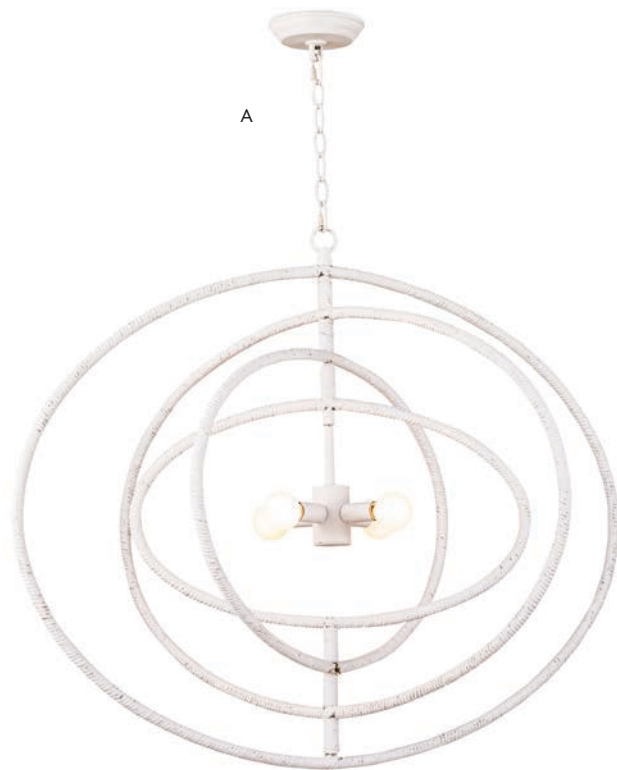

COASTAL LIVING
LIGHTING COLLECTION

A. **16-1216** SAIL CHANDELIER
35 W X 32 H X 35 D
(4) G TYPE CANDELABRA BASE (E12) 40 WATT MAX

B. **16-1223** REGATTA PENDANT
25 W X 31 H X 25 D
(4) B TYPE CANDELABRA BASE (E12) 60 WATT MAX

COASTAL LIVING
LIGHTING COLLECTION

C. **16-1388** BORACAY CHANDELIER SMALL
36.75 W X 26.25 H X 36.75 D
(6) B TYPE CANDELABRA BASE (E12) 60 WATT MAX

COASTAL LIVING
LIGHTING COLLECTION

D. **16-1402NAT** NIMES CHANDELIER
28 W X 36.75 H X 28 D
(11) B TYPE CANDELABRA BASE (E12) 60 WATT MAX

COASTAL LIVING
LIGHTING COLLECTION

E. **16-1402BLK** NIMES CHANDELIER
28 W X 36.75 H X 28 D
(11) B TYPE CANDELABRA BASE (E12) 60 WATT MAX

COASTAL LIVING
LIGHTING COLLECTION

F. **16-1415** CLAM CHANDELIER
37.5 W X 27.75 H X 37.5 D
(12) B TYPE CANDELABRA BASE (E12) 60 WATT MAX