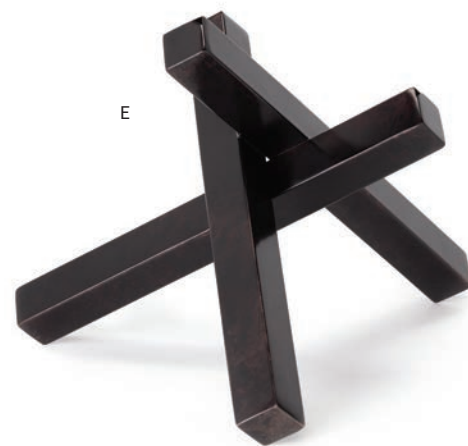

**A. 20-1054GLD**  
MODERNJACK LARGE (GOLD)  
8 W X 6 H X 8 D

**B. 20-1055GLD**  
MODERNJACK SMALL (GOLD)  
5 W X 4 H X 5 D

**C. 20-1073BRS**  
INTERSECTING SCULPTURE  
(BRASS) - 12.75 W X 9 H X 11 D

**D. 20-1073PN**  
INTERSECTING SCULPTURE  
(POLISHED NICKEL) - 12.75 W X 9 H X 11 D