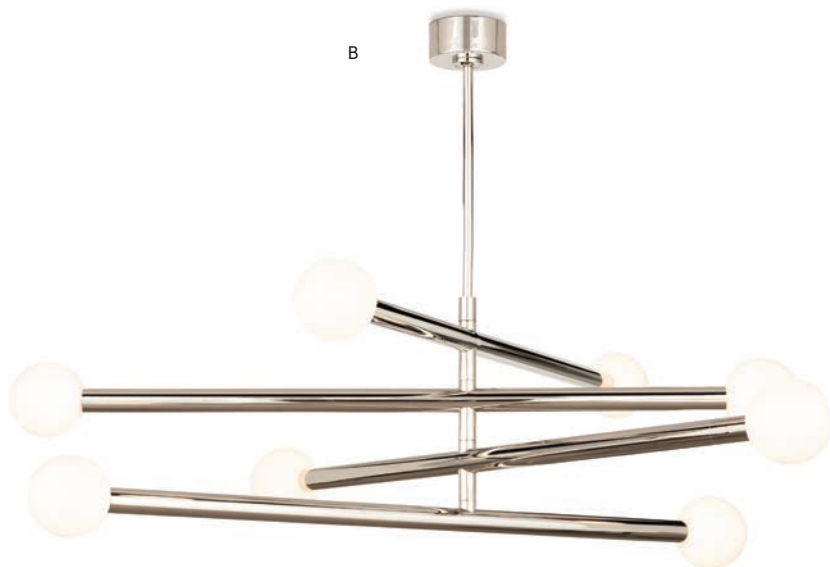

A

B

C

A. **16-1358NB** BEAUBIEN CHANDELIER
(NATURAL BRASS) - 57.25 W X 22 H X 4.75 D
(8) G9 LED 5 WATT MAX

B. **16-1358PN** BEAUBIEN CHANDELIER
(POLISHED NICKEL) - 57.25 W X 22 H X 4.75 D
(8) G9 LED 5 WATT MAX

C. **16-1358ORB** BEAUBIEN CHANDELIER
(OIL RUBBED BRONZE) - 57.25 W X 22 H X 4.75 D
(8) G9 LED 5 WATT MAX

D

E

F

D. **16-1337NB** TALON CHANDELIER
(NATURAL BRASS) - 51.25 W X 18.5 H X 33.5 D
(3) G TYPE MEDIUM BASE (E12) 40 WATT MAX

E. **16-1337PN** TALON CHANDELIER
(POLISHED NICKEL) - 51.25 W X 18.5 H X 33.5 D
(3) G TYPE MEDIUM BASE (E12) 40 WATT MAX

F. **16-1337ORB** TALON CHANDELIER
(OIL RUBBED BRONZE) - 51.25 W X 18.5 H X 33.5 D
(3) G TYPE MEDIUM BASE (E12) 40 WATT MAX