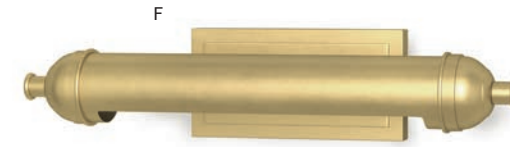

15-1011AMBSL DRIFTWOOD SCONCE
(AMBERED SILVER LEAF) - 16 W X 47 H X 11 D
(2) A TYPE MEDIUM BASE (E26) 60 WATT MAX

A. **15-1057NB** REDFORD PICTURE LIGHT LARGE (NATURAL BRASS) - 32 W X 6 H X 8 D
(4) B TYPE CANDELABRA BASE (E12) 25 WATT

B. **15-1057ORB** REDFORD PICTURE LIGHT LARGE (OIL RUBBED BRONZE) - 32 W X 6 H X 8 D
(4) B TYPE CANDELABRA BASE (E12) 25 WATT

C. **15-1047NB** REDFORD PICTURE LIGHT SMALL (NATURAL BRASS) - 22 W X 6 H X 8 D
(2) B TYPE CANDELABRA BASE (E12) 25 WATT

D. **15-1047ORB** REDFORD PICTURE LIGHT SMALL (OIL RUBBED BRONZE) - 22 W X 6 H X 8 D
(2) B TYPE CANDELABRA BASE (E12) 25 WATT

E. **15-1047PN** REDFORD PICTURE LIGHT SMALL (POLISHED NICKEL) - 22 W X 6 H X 8 D
(2) B TYPE CANDELABRA BASE (E12) 25 WATT

F. **15-1174NB** DEVON PICTURE LIGHT SMALL (NATURAL BRASS) - 17.5 W X 4 H X 6 D
(2) T TYPE MEDIUM BASE (E26) 25 WATT MAX

G. **15-1174ORB** DEVON PICTURE LIGHT SMALL (OIL RUBBED BRONZE) - 17.5 W X 4 H X 6 D
(2) T TYPE MEDIUM BASE (E26) 25 WATT MAX

H. **15-1174PN** DEVON PICTURE LIGHT SMALL (POLISHED NICKEL) - 17.5 W X 4 H X 6 D
(2) T TYPE MEDIUM BASE (E26) 25 WATT MAX

I. **15-1175NB** DEVON PICTURE LIGHT LARGE (NATURAL BRASS) - 22.5 W X 4 H X 6 D
(2) T TYPE MEDIUM BASE (E26) 25 WATT MAX

J. **15-1175ORB** DEVON PICTURE LIGHT LARGE (OIL RUBBED BRONZE) - 22.5 W X 4 H X 6 D
(2) T TYPE MEDIUM BASE (E26) 25 WATT MAX

K. **15-1175PN** DEVON PICTURE LIGHT LARGE (POLISHED NICKEL) - 22.5 W X 4 H X 6 D
(2) T TYPE MEDIUM BASE (E26) 25 WATT MAX