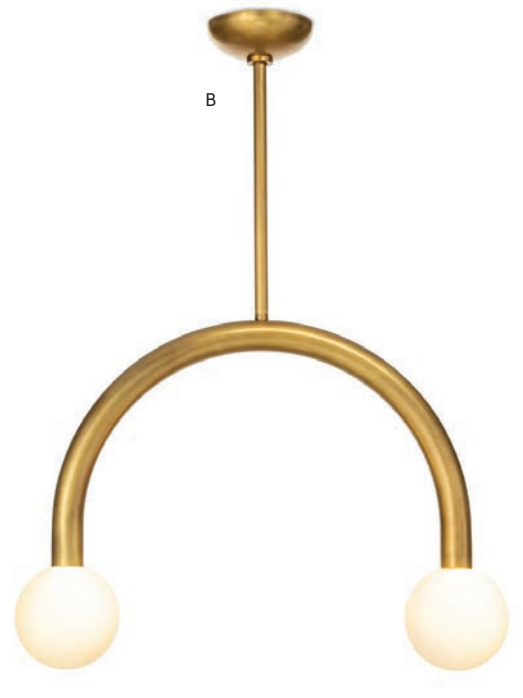

H. **16-1403NAT** NIMES PENDANT  
 (NATURAL) 22 W X 21.75 H X 22 D  
 (1) A TYPE MEDIUM BASE (E26) 60 WATT MAX

G

D

E

F

H

A

B

C

D

E

F

G

H

- A. 16-1317NB**  
HAPPY PENDANT LARGE (NATURAL BRASS)  
33.5 W X 22.75 H X 5 D  
(2) G9 BI PIN LED 5 WATT MAX
- B. 16-1318NB**  
HAPPY PENDANT SMALL (NATURAL BRASS)  
22.5 W X 18 H X 5 D  
(2) G9 BI PIN LED 5 WATT MAX
- C. 16-1317ORB**  
HAPPY PENDANT LARGE (OIL RUBBED BRONZE)  
33.5 W X 22.75 H X 5 D  
(2) G9 BI PIN LED 5 WATT MAX
- D. 16-1318ORB**  
HAPPY PENDANT SMALL (OIL RUBBED BRONZE)  
22.5 W X 18 H X 5 D  
(2) G9 BI PIN LED 5 WATT MAX
- E. 16-1429BLK** VIGGO PENDANT LARGE  
(BLACK) 24 W X 12 H X 24 D  
(1) A TYPE MEDIUM BASE (E26) 60 WATT MAX
- F. 16-1429WT** VIGGO PENDANT LARGE  
(WHITE) 24 W X 12 H X 24 D  
(1) A TYPE MEDIUM BASE (E26) 60 WATT MAX
- G. 16-1430BLK** VIGGO PENDANT SMALL  
(BLACK) 16 W X 9 H X 16 D  
(1) A TYPE MEDIUM BASE (E26) 60 WATT MAX
- H. 16-1430WT** VIGGO PENDANT SMALL  
(WHITE) 16 W X 9 H X 16 D  
(1) A TYPE MEDIUM BASE (E26) 60 WATT MAX