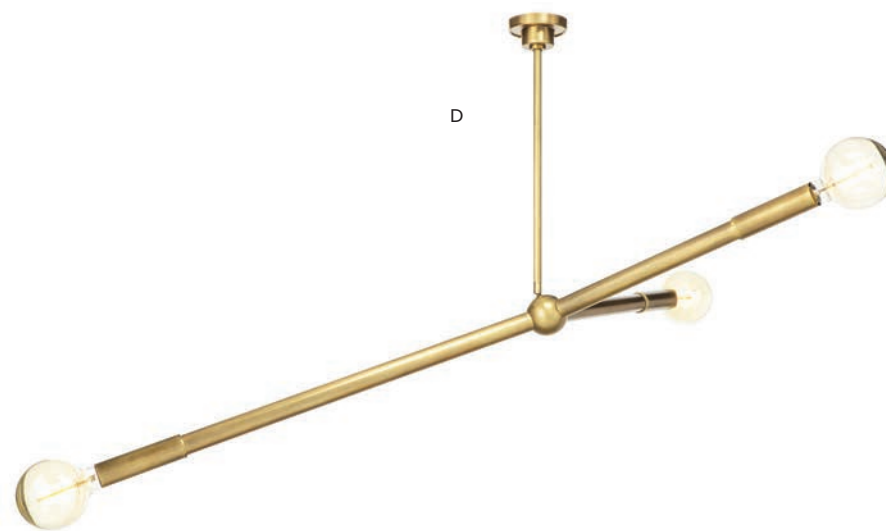

A

B

C

A. **16-1358NB** BEAUBIEN CHANDELIER
(NATURAL BRASS) - 57.25 W X 22 H X 4.75 D
(8) G9 LED 5 WATT MAX

B. **16-1358PN** BEAUBIEN CHANDELIER
(POLISHED NICKEL) - 57.25 W X 22 H X 4.75 D
(8) G9 LED 5 WATT MAX

C. **16-1358ORB** BEAUBIEN CHANDELIER
(OIL RUBBED BRONZE) - 57.25 W X 22 H X 4.75 D
(8) G9 LED 5 WATT MAX

D

E

F

D. **16-1337NB** TALON CHANDELIER
(NATURAL BRASS) - 51.25 W X 18.5 H X 33.5 D
(3) G TYPE MEDIUM BASE (E12) 40 WATT MAX

E. **16-1337PN** TALON CHANDELIER
(POLISHED NICKEL) - 51.25 W X 18.5 H X 33.5 D
(3) G TYPE MEDIUM BASE (E12) 40 WATT MAX

F. **16-1337ORB** TALON CHANDELIER
(OIL RUBBED BRONZE) - 51.25 W X 18.5 H X 33.5 D
(3) G TYPE MEDIUM BASE (E12) 40 WATT MAX