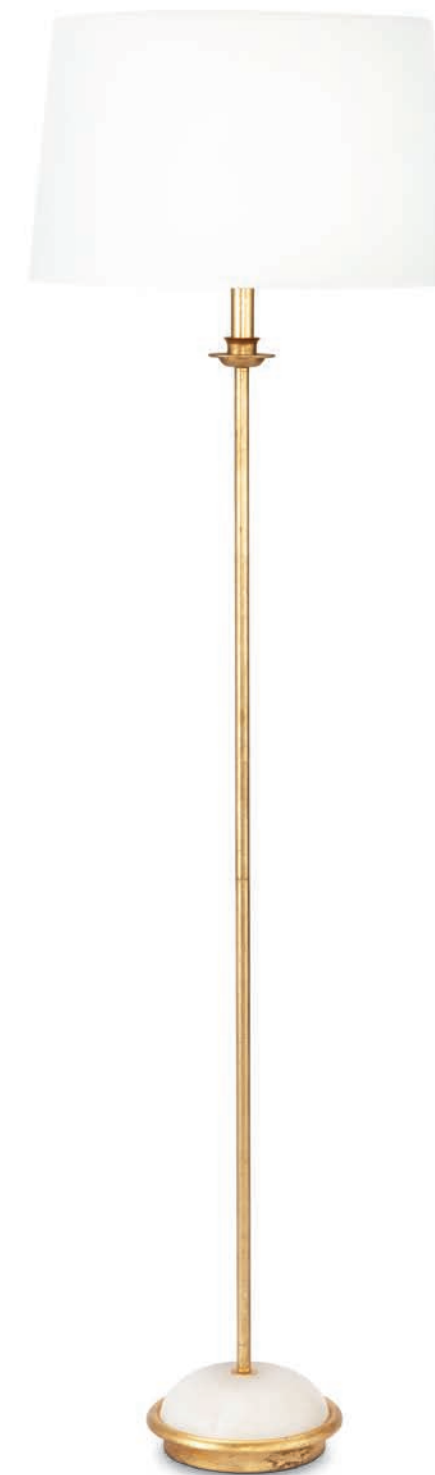

14-1061 FISHER FLOOR LAMP
18 W X 62 H X 18 D
(2) A TYPE MEDIUM BASE (E26) 100 WATT MAX