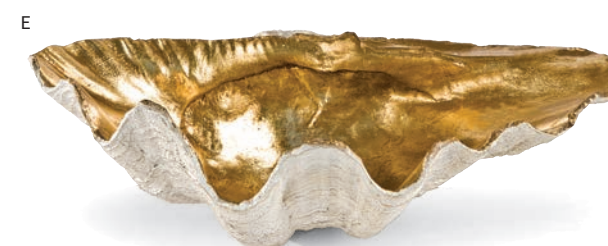

**C. 20-1030**  
CORAL REEF BOWL LARGE  
14.5 W X 9.5 H X 19.5 D

**D. 20-1320**  
BIMINI CLAM  
29.5 W X 12 H X 21 D

**E. 20-1036**  
GOLDEN CLAM BOWL SMALL  
14 W X 6 H X 9.5 D

**F. 20-1035**  
GOLDEN CLAM BOWL LARGE  
20 W X 5.5 H X 12 D