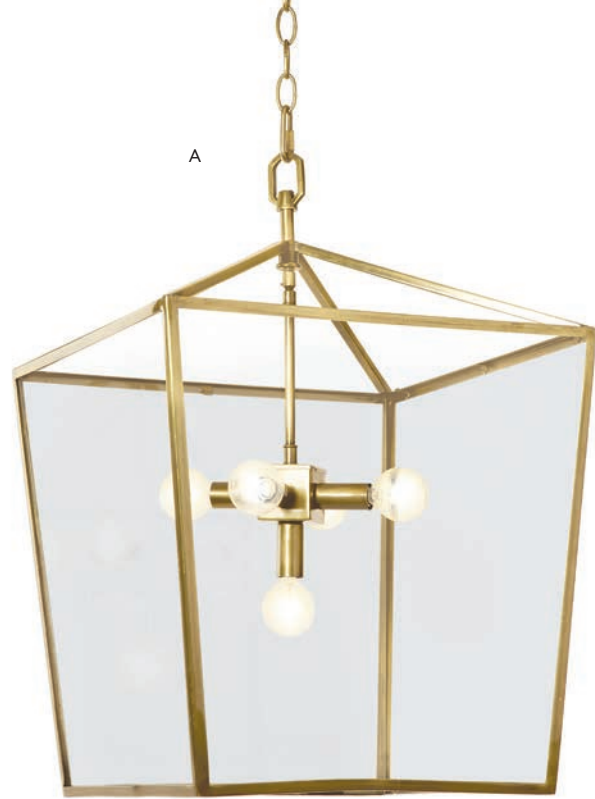

COASTAL LIVING
LIGHTING COLLECTION

A. 16-1039NB
CAMDEN LANTERN
(NATURAL BRASS) - 16.25 W X 26.25 H X 16.25 D
(5) B TYPE CANDELABRA BASE (E12) 60 WATT MAX

B. 16-1132AGL
CAPE LANTERN
ANTIQUÉ GOLD - 24 W X 43 H X 24 D
(8) B TYPE CANDELABRA BASE (E12) 40 WATT MAX

C. 16-1132BI
CAPE LANTERN
(BLACKENED IRON) - 24 W X 43 H X 24 D
(8) B TYPE CANDELABRA BASE (E12) 40 WATT MAX

D. 16-1254NAT
PERENNIAL LANTERN
(NATURAL) - 22.5 W X 29.25 H X 22.5 D
(4) B TYPE CANDELABRA BASE (E12) 60 WATT MAX

COASTAL LIVING
LIGHTING COLLECTION

E. 16-1254WT
PERENNIAL LANTERN
(WHITE) - 22.5 W X 29.25 H X 22.5 D
(4) B TYPE CANDELABRA BASE (E12) 60 WATT MAX

COASTAL LIVING
LIGHTING COLLECTION

F. 17-1016
HAMPTON OUTDOOR LANTERN
20 W X 30 H X 20 D
(4) B TYPE CANDELABRA BASE (E12) 40 WATT MAX

COASTAL LIVING
LIGHTING COLLECTION

G. 16-1254EB
PERENNIAL LANTERN
(EBONY) - 22.5 W X 29.25 H X 22.5 D
(4) B TYPE CANDELABRA BASE (E12) 60 WATT MAX