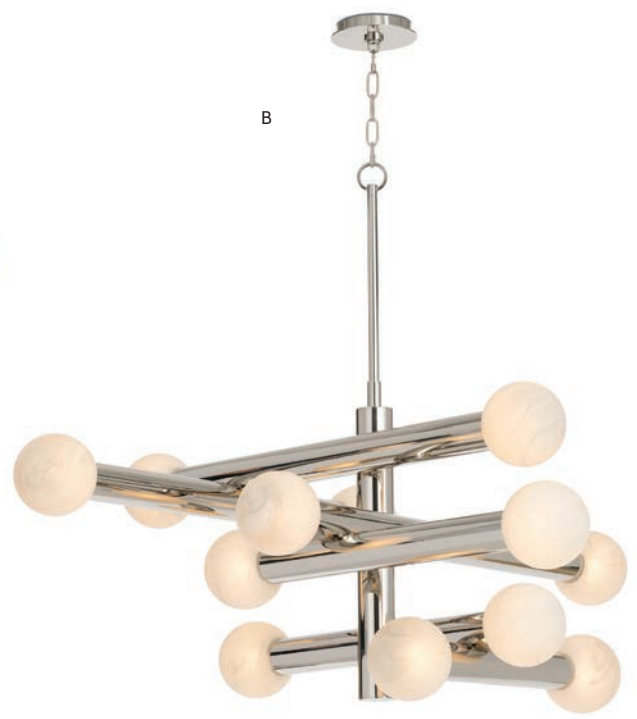

- **A. 16-1444NB** DION CHANDELIER
  (NATURAL BRASS) 40.5 W X 20.75 H X 42 D
  (12) G9 LED 5 WATT MAX
- **B. 16-1444PN** DION CHANDELIER
  (POLISHED NICKEL) 40.5 W X 20.75 H X 42 D
  (12) G9 LED 5 WATT MAX
- **C. 16-1444ORB** DION CHANDELIER
  (OIL RUBBED BRONZE) 40.5 W X 20.75 H X 42 D
  (12) G9 LED 5 WATT MAX
- **D. 16-1474NB-SMK** SHINE CHANDELIER
  (NATURAL BRASS) 33.75 W X 26.75 H X 33.75 D
  (17) B TYPE CANDELABRA BASE (E12) 25 WATT MAX
- **E. 16-1474NB-SRL** SHINE CHANDELIER
  (NATURAL BRASS) 33.75 W X 26.75 H X 33.75 D
  (17) B TYPE CANDELABRA BASE (E12) 25 WATT MAX
- **F. 16-1474PN-SMK** SHINE CHANDELIER
  (POLISHED NICKEL) 33.75 W X 26.75 H X 33.75 D
  (17) B TYPE CANDELABRA BASE (E12) 25 WATT MAX
- **G. 16-1474PN-SRL** SHINE CHANDELIER
  (POLISHED NICKEL) 33.75 W X 26.75 H X 33.75 D
  (17) B TYPE CANDELABRA BASE (E12) 25 WATT MAX