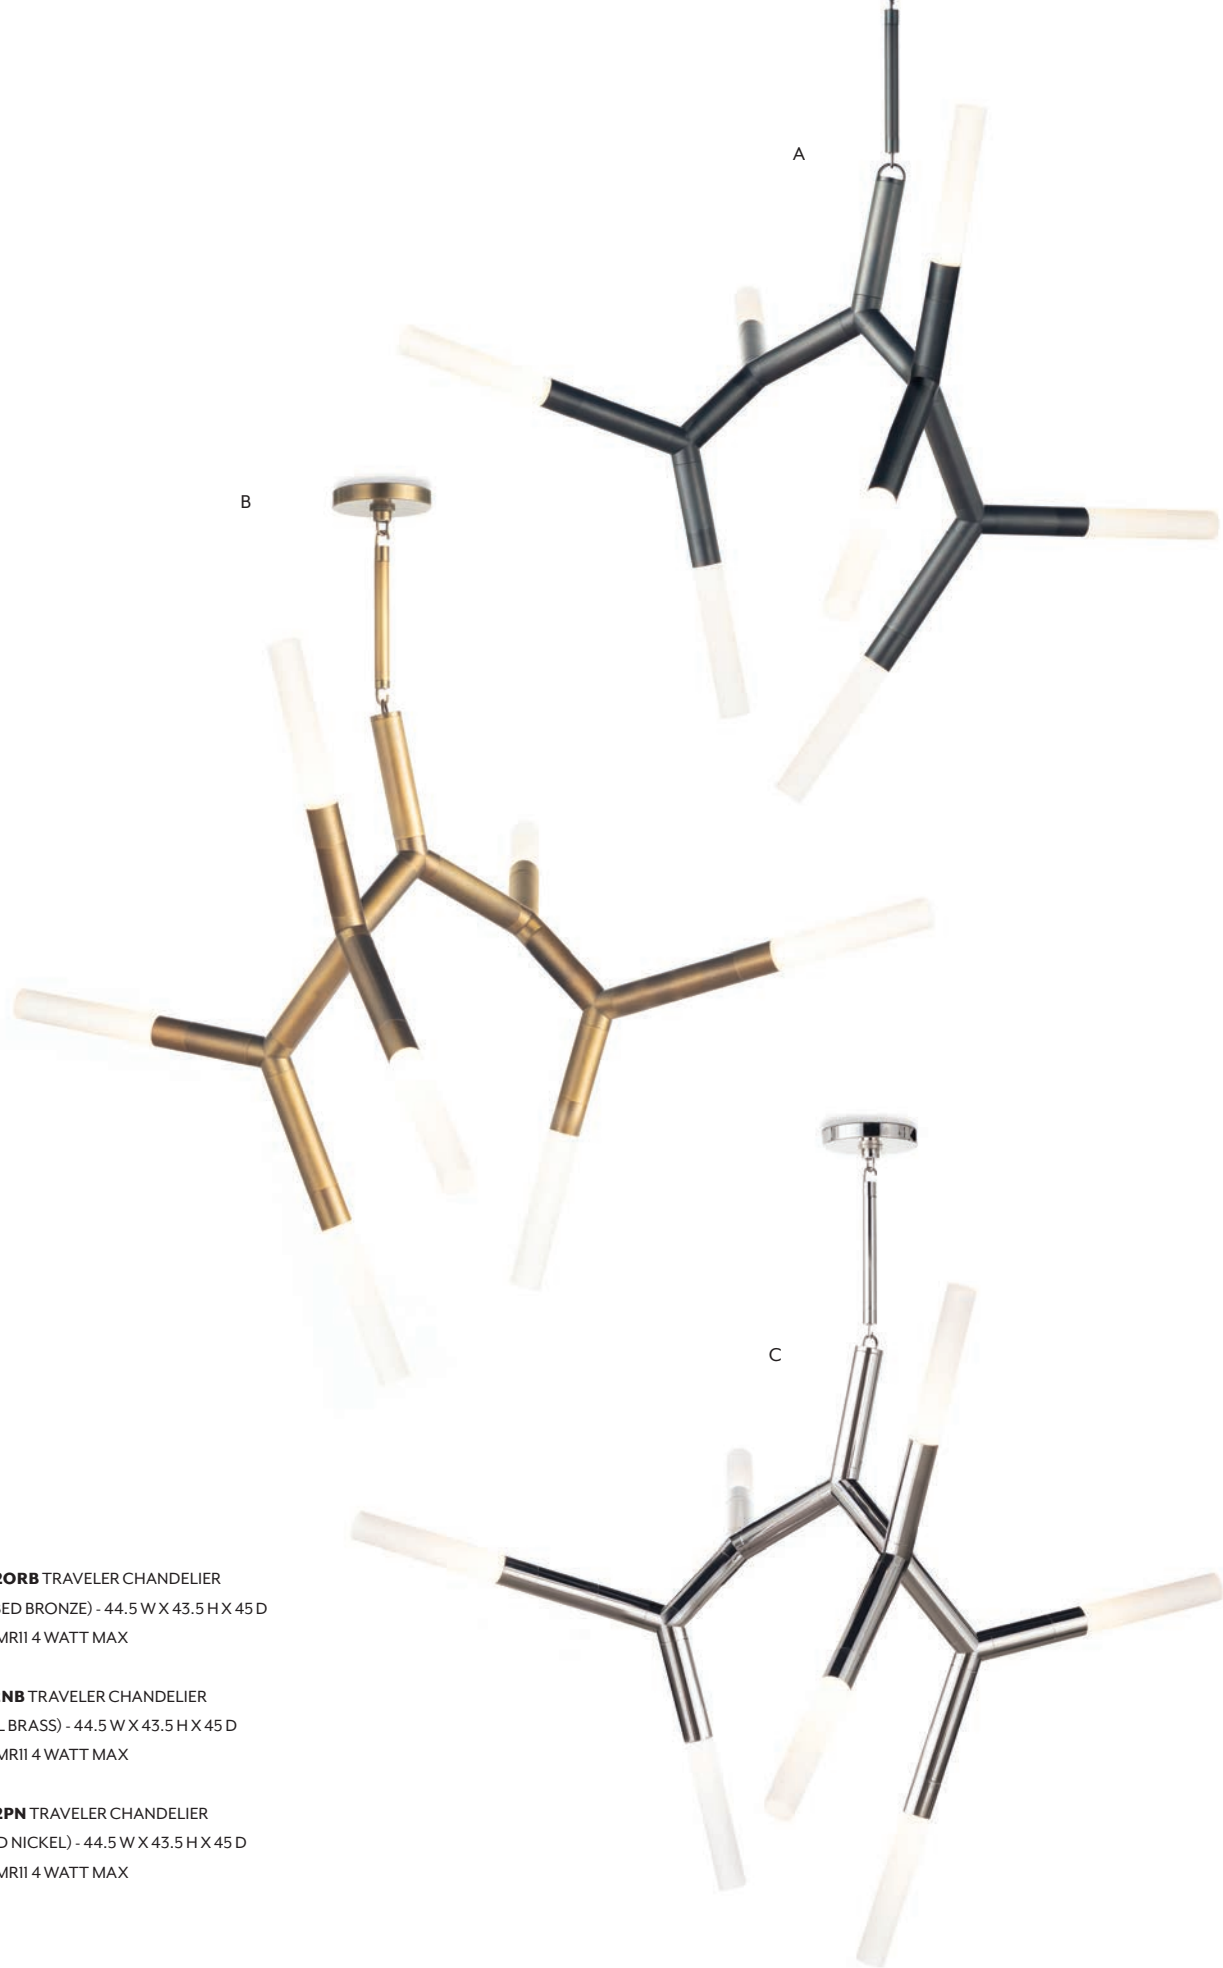

A. **16-1352ORB** TRAVELER CHANDELIER
(OIL RUBBED BRONZE) - 44.5 W X 43.5 H X 45 D
(7) GU10/MR11 4 WATT MAX

B. **16-1352NB** TRAVELER CHANDELIER
(NATURAL BRASS) - 44.5 W X 43.5 H X 45 D
(7) GU10/MR11 4 WATT MAX

C. **16-1352PN** TRAVELER CHANDELIER
(POLISHED NICKEL) - 44.5 W X 43.5 H X 45 D
(7) GU10/MR11 4 WATT MAX