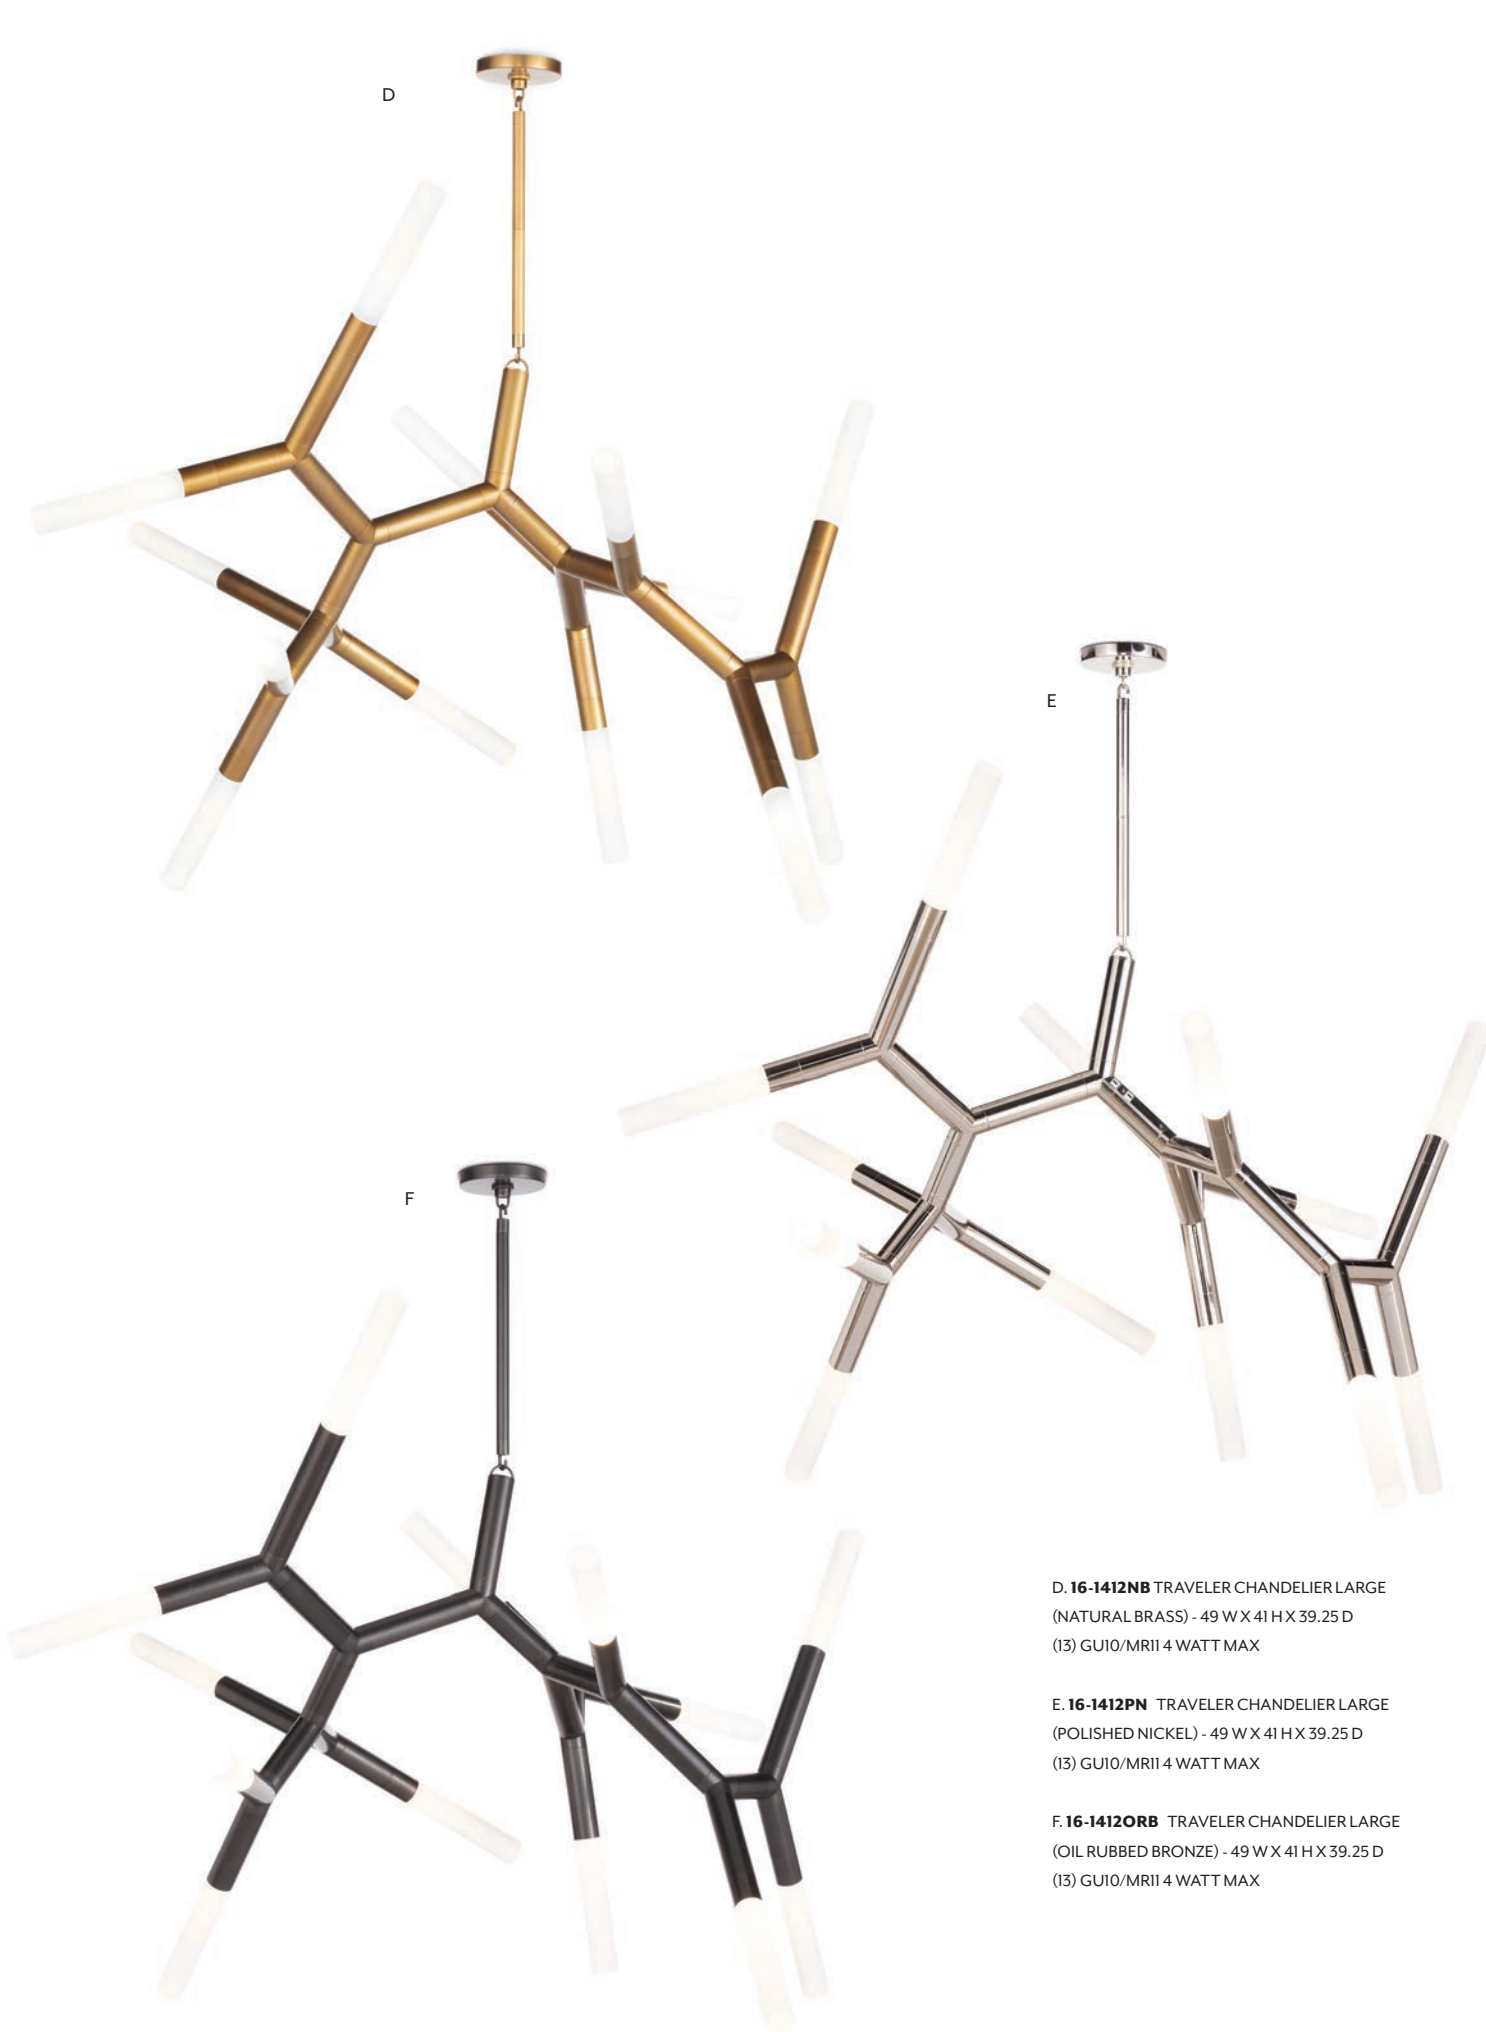

D. **16-1425NB** COBRA CHANDELIER LARGE
(NATURAL BRASS) - 43 W X 27 H X 43 D
(12) T TYPE MEDIUM BASE (E26) 40 WATT MAX

E. **16-1425PN** COBRA CHANDELIER LARGE
(POLISHED NICKEL) - 43 W X 27 H X 43 D
(12) T TYPE MEDIUM BASE (E26) 40 WATT MAX

F. **16-1425ORB** COBRA CHANDELIER LARGE
(OIL RUBBED BRONZE) - 43 W X 27 H X 43 D
(12) T TYPE MEDIUM BASE (E26) 40 WATT MAX

D. **16-1412NB** TRAVELER CHANDELIER LARGE
(NATURAL BRASS) - 49 W X 41 H X 39.25 D
(13) GU10/MR11 4 WATT MAX

E. **16-1412PN** TRAVELER CHANDELIER LARGE
(POLISHED NICKEL) - 49 W X 41 H X 39.25 D
(13) GU10/MR11 4 WATT MAX

F. **16-1412ORB** TRAVELER CHANDELIER LARGE
(OIL RUBBED BRONZE) - 49 W X 41 H X 39.25 D
(13) GU10/MR11 4 WATT MAX