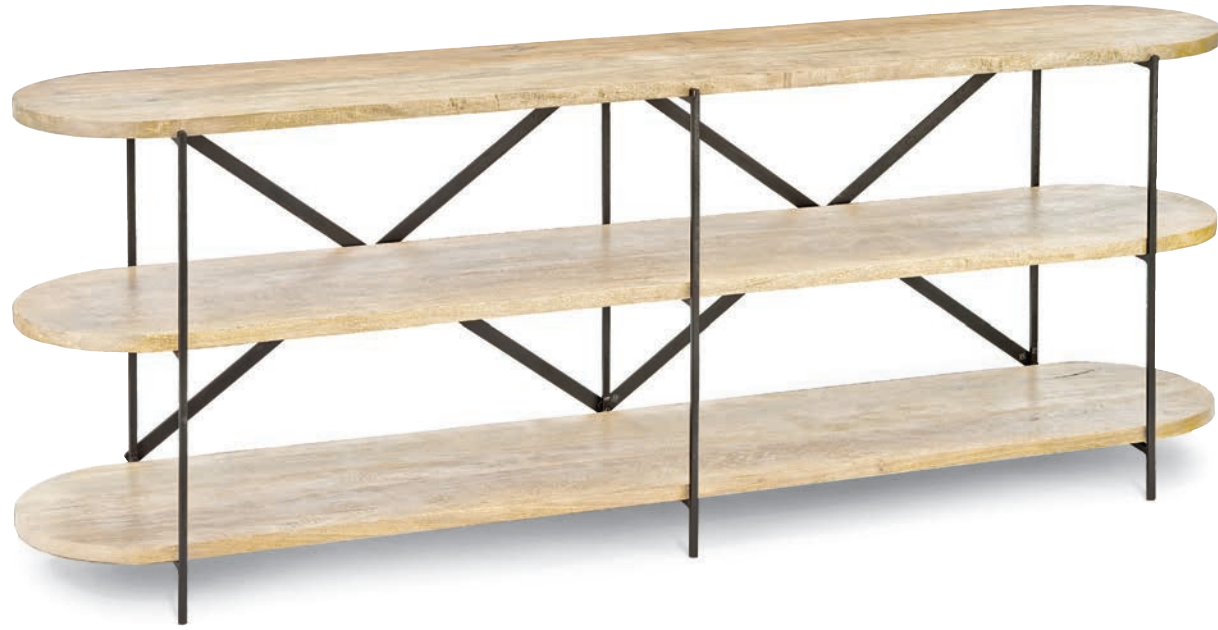

30-1006 WORKSHOP CONSOLE TABLE
80 W X 30 H X 17 D