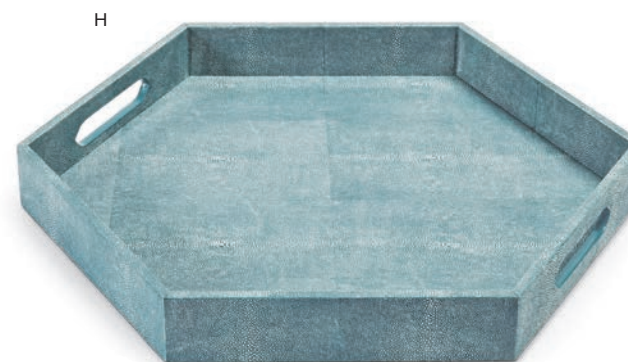

A

B

C

D

E

F

G

H

I

J

A. **20-1103VBR** RECTANGLE SHAGREEN BOUTIQUE TRAY (VINTAGE BROWN SNAKE)
12 W X 1 H X 25 D

B. **20-1103IV** RECTANGLE SHAGREEN BOUTIQUE TRAY (IVORY GREY PYTHON)
12 W X 1 H X 25 D

C. **20-1181** BONE & INDIGO TRAY ROUND
16 W X 1.25 H X 16 D

D. **20-1040** WHITE BONE & NICKEL TRAY
24 W X 3 H X 16 D

E. **20-1039** MULTI-TONE BONE & BRASS TRAY
24 W X 3 H X 16 D

F. **20-1102IV** SQUARE SHAGREEN BOUTIQUE TRAY (IVORY GREY PYTHON)
12 W X 1 H X 13 D

G. **20-1102VBR** SQUARE SHAGREEN BOUTIQUE TRAY (VINTAGE BROWN SNAKE)
12 W X 1 H X 13 D

H. **20-1145TQ** SHAGREEN HEX TRAY (TURQUOISE)
20 W X 2.5 H X 23 D

I. **20-1145IV** SHAGREEN HEX TRAY (IVORY GREY)
20 W X 2.5 H X 23 D

J. **20-1181NAT** CAPRI BONE TRAY
16 W X 1.25 H X 16 D