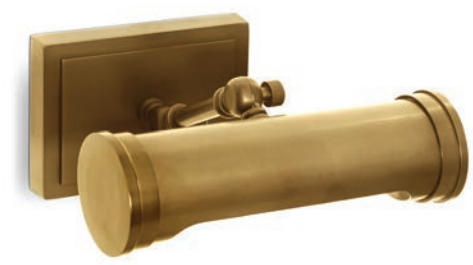

15-1176NB TATE PICTURE LIGHT SMALL
(NATURAL BRASS) - 9 W X 4 H X 9.75 D
(1) B TYPE CANDELABRA BASE (E12) 25 WATT MAX