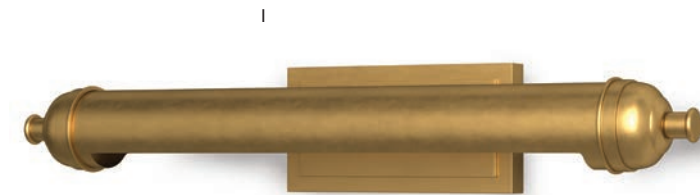

A. **15-1057NB** REDFORD PICTURE LIGHT LARGE (NATURAL BRASS) - 32 W X 6 H X 8 D
(4) B TYPE CANDELABRA BASE (E12) 25 WATT

B. **15-1057ORB** REDFORD PICTURE LIGHT LARGE (OIL RUBBED BRONZE) - 32 W X 6 H X 8 D
(4) B TYPE CANDELABRA BASE (E12) 25 WATT

C. **15-1047NB** REDFORD PICTURE LIGHT SMALL (NATURAL BRASS) - 22 W X 6 H X 8 D
(2) B TYPE CANDELABRA BASE (E12) 25 WATT

D. **15-1047ORB** REDFORD PICTURE LIGHT SMALL (OIL RUBBED BRONZE) - 22 W X 6 H X 8 D
(2) B TYPE CANDELABRA BASE (E12) 25 WATT

E. **15-1047PN** REDFORD PICTURE LIGHT SMALL (POLISHED NICKEL) - 22 W X 6 H X 8 D
(2) B TYPE CANDELABRA BASE (E12) 25 WATT

F. **15-1174NB** DEVON PICTURE LIGHT SMALL (NATURAL BRASS) - 17.5 W X 4 H X 6 D
(2) T TYPE MEDIUM BASE (E26) 25 WATT MAX

G. **15-1174ORB** DEVON PICTURE LIGHT SMALL (OIL RUBBED BRONZE) - 17.5 W X 4 H X 6 D
(2) T TYPE MEDIUM BASE (E26) 25 WATT MAX

H. **15-1174PN** DEVON PICTURE LIGHT SMALL (POLISHED NICKEL) - 17.5 W X 4 H X 6 D
(2) T TYPE MEDIUM BASE (E26) 25 WATT MAX

I. **15-1175NB** DEVON PICTURE LIGHT LARGE (NATURAL BRASS) - 22.5 W X 4 H X 6 D
(2) T TYPE MEDIUM BASE (E26) 25 WATT MAX

J. **15-1175ORB** DEVON PICTURE LIGHT LARGE (OIL RUBBED BRONZE) - 22.5 W X 4 H X 6 D
(2) T TYPE MEDIUM BASE (E26) 25 WATT MAX

K. **15-1175PN** DEVON PICTURE LIGHT LARGE (POLISHED NICKEL) - 22.5 W X 4 H X 6 D
(2) T TYPE MEDIUM BASE (E26) 25 WATT MAX