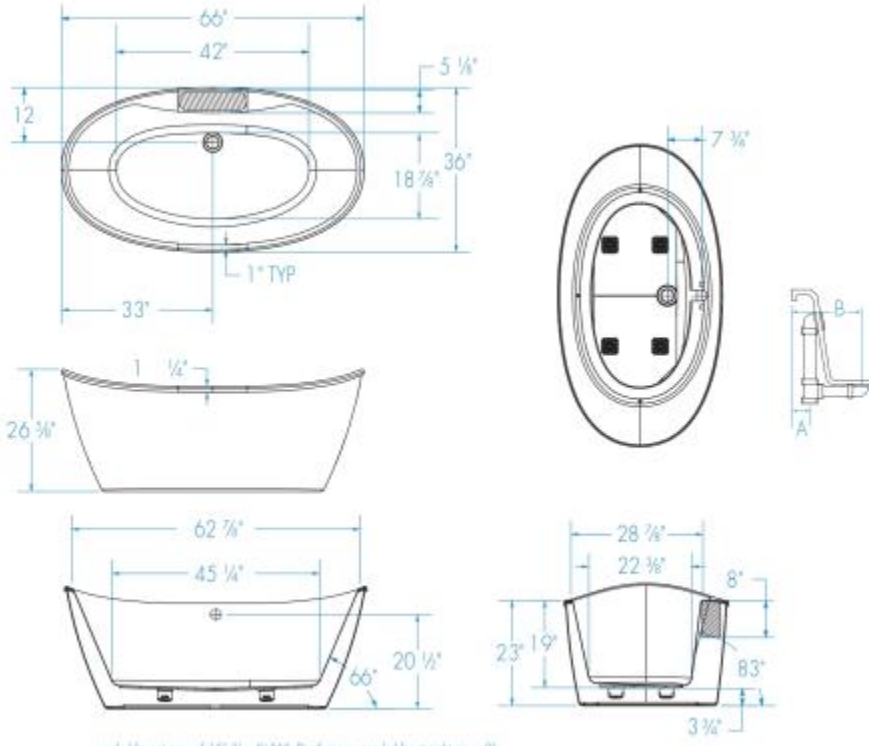

Effie 6636CF AFR AcrylX Freestanding Bathtub

Model number:

W4AX6636FTO-WH

Dimensions: 66" x 36" x 26.625"

Installation: Freestanding

Material: AcrylX™

Standard Features:

- 2-piece freestanding bathtub
- Two-person bath
- Symmetrical oval design
- Faucet can be deck-mounted or floor-mounted
- Above-the-Floor Rough (AFR)

Model number:

W4AX6636FTO-WH

Dimensions: 66" x 36" x 26.625"

Installation: Freestanding

Material: AcrylX™

Dimensions

66 x 36 x 26 3/4 In.
(1676 x 914 x 676 mm)

Water Capacity

59 gallons

Weight

110 lbs - 50 kg

Bathing Well

45 1/4 In. x 22 1/2 In.
(1146 mm x 568 mm)

Deep Sump Height

18.5 In. - 470 mm

Drain location: