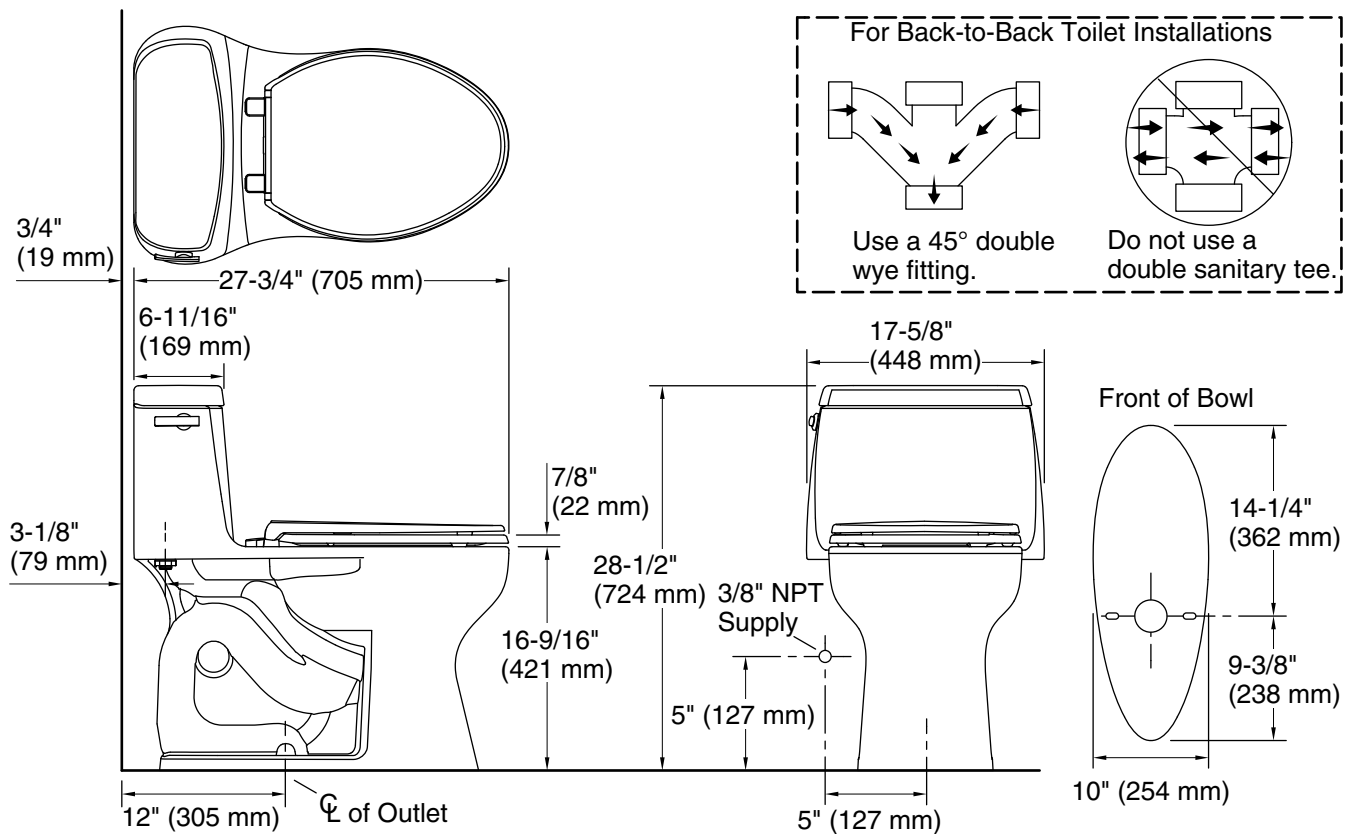

Features

- One-piece toilets integrate the tank and bowl into a seamless, easy-to-clean design
- Compact elongated bowl offers added comfort while occupying the same space as a round-front bowl
- Comfort Height® feature offers chair-height seating that makes sitting down and standing up easier for most adults
- 1.28 gpf (4.8 lpf)
- Left-hand Polished Chrome trip lever
- 2-1/8" (54 mm) fully glazed trapway
- Revolution 360® flushing technology generates a forceful swirling motion to keep the bowl clean longer
- CleanCoat™ surface treatment inhibits the growth of water scale and mineral stains for improved ease of cleaning
- Precision-engineered tank, bowl, and trapway create strong siphon during flushing
- AquaPiston® canister optimizes the flow out of the tank, harnessing gravity and the natural, powerful reducing cascade of water to increase the power and effectiveness of the flush
- Easy-to-flush canister design requires less force to actuate than a 3" (76 mm) flapper, and has 90% less exposed seal material which resists conditions that cause wear, tear, shrinkage and swelling
- Includes tank, tank accessory pack, tank cover, trip lever, and bolt caps
- Brevia™ toilet seat included

Installation

- Standard 12" (305 mm) rough-in
- Supply line sold separately

Recommended Products/Accessories

- K-8298 PureWash® E590 Elongated bidet toilet seat
- K-30919-L Left-hand trip lever

ADA **CSA B651** **OBC**

See website for detailed warranty information.

Available Colors/Finishes

Color tiles intended for reference only.

Color	Code	Description
	0	White
	96	Biscuit
	7	Black Black™

Technical Information

All product dimensions are nominal.

Toilet type:	Floor-mount
Waste Outlet:	Floor
Bowl shape:	Elongated
Flush type:	Revolution 360, AquaPiston
Trap passageway:	2" (51 mm)
Water surface size:	10" x 8" (254 mm x 203 mm)
Rim to water surface:	6-11/16" (170 mm)
Rough-in:	12" (305 mm)
Seat-mounting holes:	5-1/2" (140 mm)