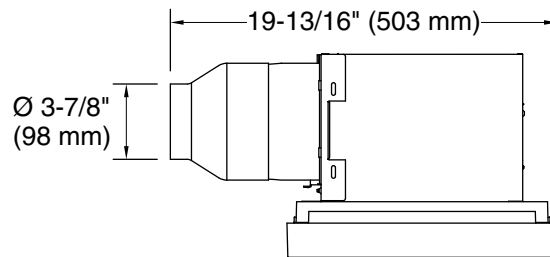

Required Electrical Service

One circuit required.

120 V, 15 A, 60 Hz

Technical Information

All product dimensions are nominal.

Material: Steel, Plastic

Notes

Install this product according to the installation instructions.