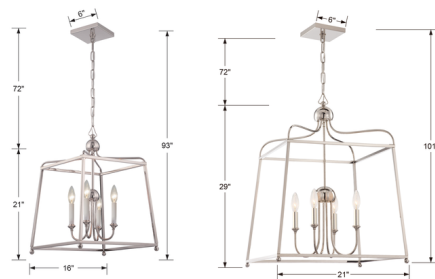

By Crystorama

Description

The Sylvan Lantern Chandelier adds a striking geometric statement to your interior space. The open airy lanterns style cage has bare bulbs or tailored Ivory shades, casting warm shadows across your room. Canopy: 6 inch square.

Shown in polished nickel

Specifications

COLOR	N/A
BODY FINISH	Polished Nickel
WATTAGE	240W
DIMMER	Standard 120V
DIMENSIONS	21.5"W x 29.75"H
BULB NOT INCLUDED	4 x B10/Candelabra (E12)/60W/120V Incandescent
OTHER BULB OPTIONS	4 x B10/Candelabra (E12)/120V LED
COUNTRY OF ORIGIN	China