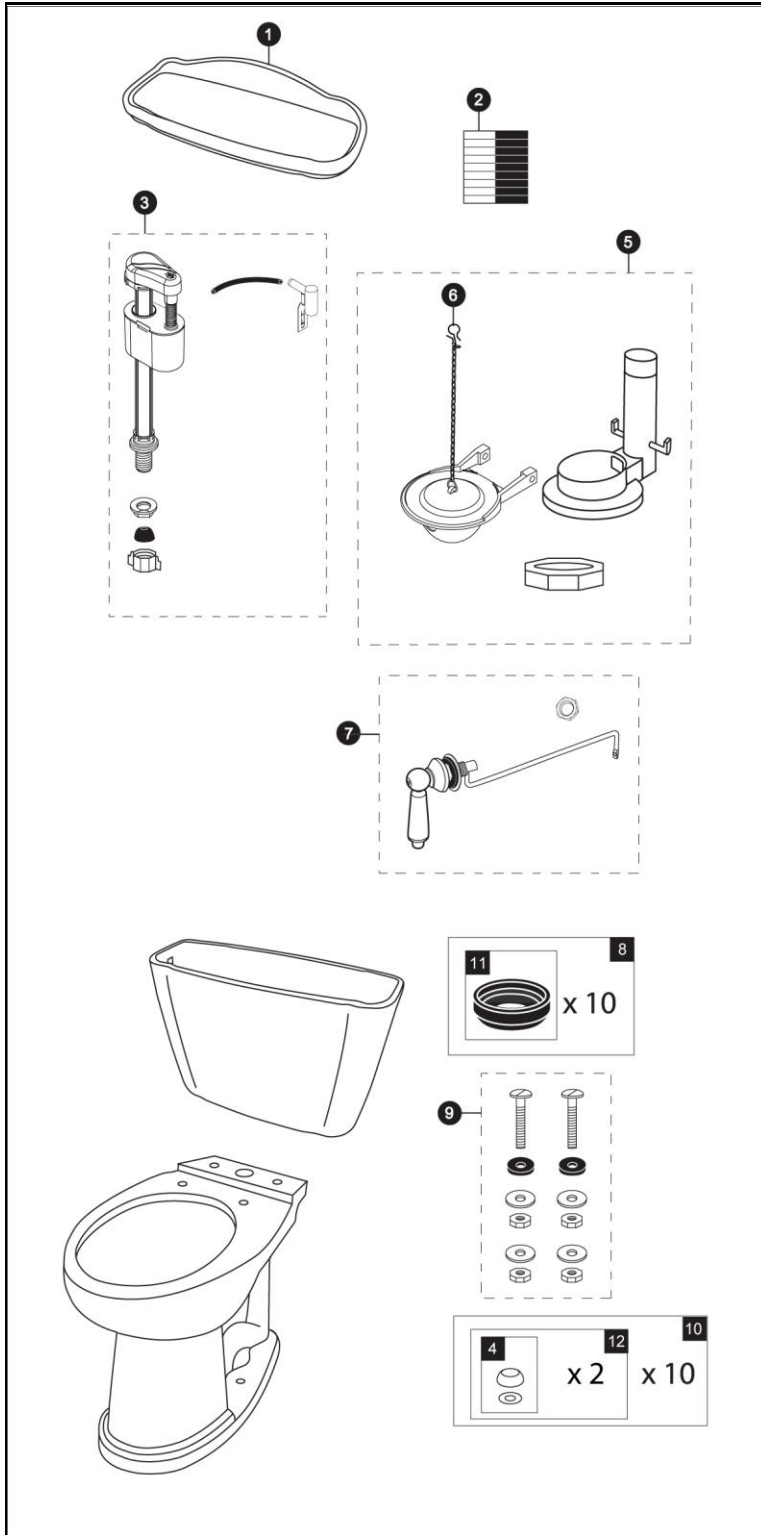

CST754EFN
ST754E
C754EF

Whitney®
1.28 Gpf Toilet, Elongated,
E-Max®, 12" Rough-In,
Universal Height

Item	Part	Description
1	TCU754CR#01	Tank Lid w/ Velcro Tape - Cotton
	TCU754CR#03	Tank Lid w/ Velcro Tape - Bone
	TCU754CR#11	Tank Lid w/ Velcro Tape - Colonial White
	TCU754CR#12	Tank Lid w/ Velcro Tape - Sedona Beige
	TCU754CR#51	Tank Lid w/ Velcro Tape - Ebony
2	THU107	Velcro Tape
3	TSU53A	Fill Valve
4	THU044#01	Bolt Cap Set - Cotton
	THU044#03	Bolt Cap Set - Bone
	THU044#11	Bolt Cap Set - Colonial White
	THU044#12	Bolt Cap Set - Sedona Beige
	THU044#51	Bolt Cap Set - Ebony
5	THU252P-2A	Flush Valve
6	THU499S	Flapper w/ Chain
7	THU141#01	Trip Lever - Cotton
	THU141#03	Trip Lever - Bone
	THU141#11	Trip Lever - Colonial White
	THU141#12	Trip Lever - Sedona Beige
	THU141#51	Trip Lever - Ebony
	THU141#CP	Trip Lever - Chrome Polished
	THU141#BN	Trip Lever - Brushed Nickel
	THU141#PN	Trip Lever - Polished Nickel
	THU141#RB	Trip Lever - Oil Rubbed Bronze
	THU141#SB	Trip Lever - Satin Brass
8	THU131	Tank to Bowl Gaskets (10 pieces)
9	TSU01D	Tank Mounting Kit
10	THU098#01	Bolt Cap Sets - Cotton (20 pieces)
	THU098#03	Bolt Cap Sets - Bone (20 pieces)
	THU098#11	Bolt Cap Sets - Colonial White (20 pieces)
	THU098#12	Bolt Cap Sets - Sedona Beige (20 pieces)
	THU098#51	Bolt Cap Sets - Ebony (20 pieces)
11	9BU024E	Tank to Bowl Gasket
12	THU044S#01	Bolt Cap Set - Cotton (2 pieces)
	THU044S#03	Bolt Cap Set - Bone (2 pieces)
	THU044S#11	Bolt Cap Set - Colonial White (2 pieces)
	THU044S#12	Bolt Cap Set - Sedona Beige (2 pieces)
	THU044S#51	Bolt Cap Set - Ebony (2 pieces)

Note:

THU141 has Left Hand threads.

Product Number Explanations

Two-Piece Toilet	Tank	Bowl
(CST) Gravity Type Toilet	(ST) Tank	(C) Bowl
(754) Model	(754) Model	(754) Model
(E) E-Max®	(E) E-Max®	(E) E-Max®
(F) Universal Height		(F) Universal Height
(N) Revision		

Actual Product may vary slightly from illustration.