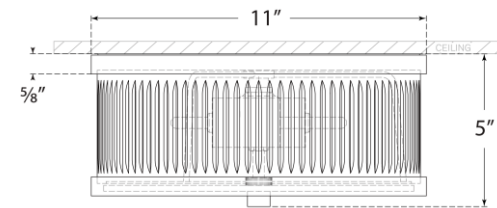

TEAR SHEET

Randolph Small Flush Mount

Item # AH 4200PN-FG

Designer: Alexa Hampton

Height: 5"

Width: 11"

Canopy: 11" Round

Finishes: BZ, HAB, PN

Glass Options: FG

Socket: 2 - E26 Keyless

Wattage: 2 - 40 A19

Weight: 9 Pounds

Front View

Bottom View