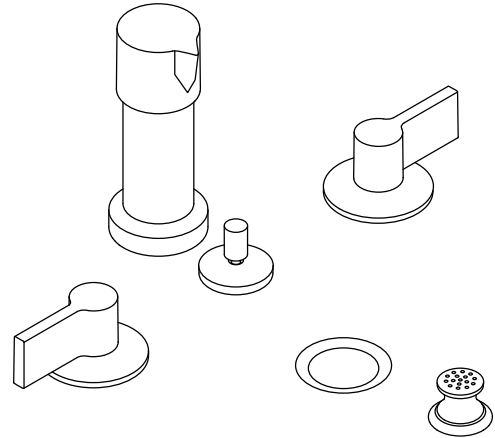

Features

- Two Lever handles offer separate control of hot and cold water
- Vertical spray delivers gentle, localized stream of water
- Fixture-mount vacuum breaker
- Includes metal pop-up drain with 1-1/4" (32 mm) tailpiece
- Coordinates with Components faucets, accessories, and showering components to complete your bathroom
- UltraGlide® valves with dry-stem technology are designed to eliminate common leak paths and provide smooth, effortless control

Material

- Premium metal construction for durability and reliability
- KOHLER finishes resist corrosion and tarnishing

Installation

- Fixture-mount

Recommended Products/Accessories

- K-23726 Drain treatment
- K-78372 18" Towel Bar
- K-78373 24" Towel Bar
- K-78375 24" Double Towel Bar
- K-78377 Hand Towel Arm
- K-78378 Robe Hook
- K-78379 Double Towel Arm
- K-78382 Pivoting toilet paper holder
- K-78383 Vertical toilet paper holder
- K-78384 Covered double toilet paper holder

Technical Information

All product dimensions are nominal.

Drain included: Yes

Spout:

Handshower rated max flow: 2 gal/min (7.6 l/min)

Notes

Install this product according to the installation instructions.