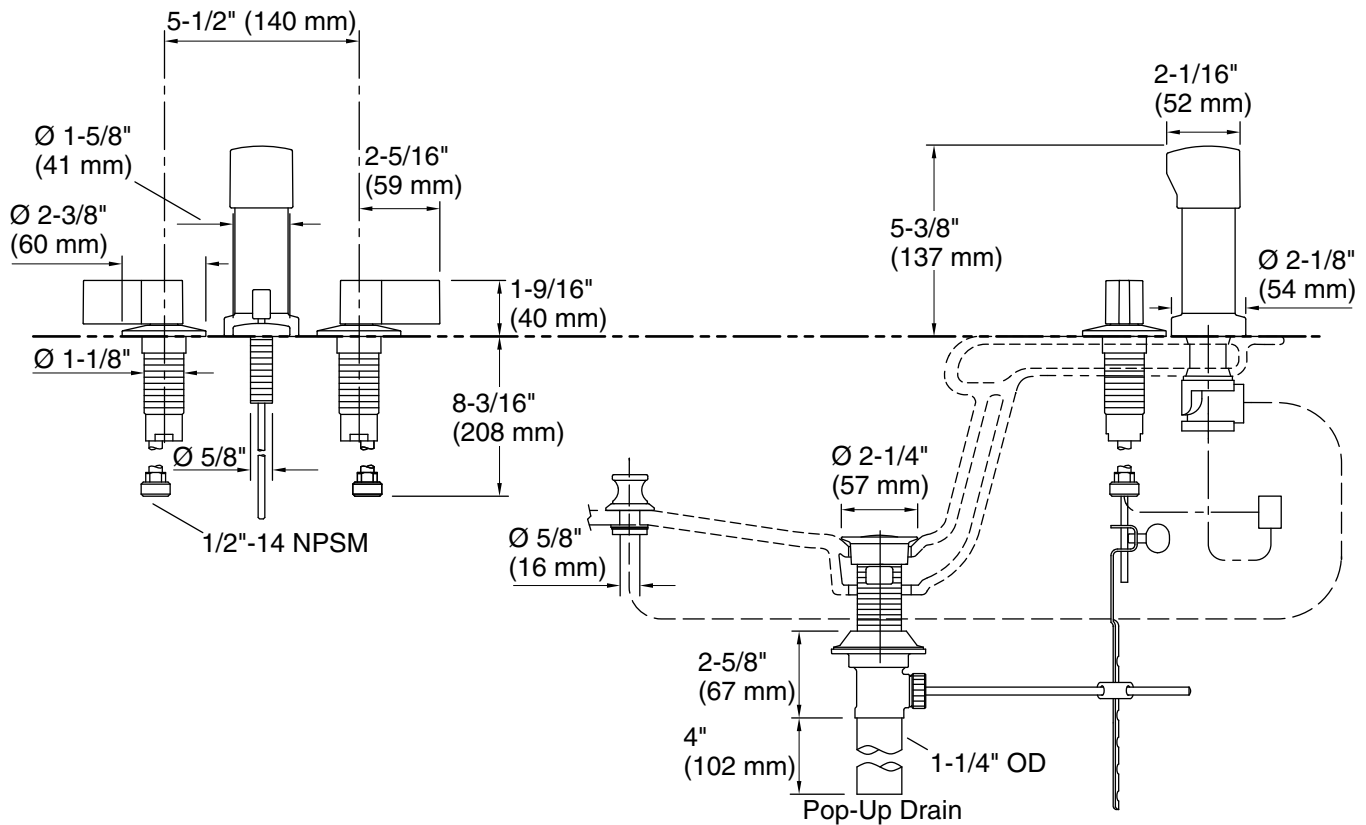

Features

- Two Lever handles offer separate control of hot and cold water
- Vertical spray delivers gentle, localized stream of water
- Fixture-mount vacuum breaker
- Includes metal pop-up drain with 1-1/4" (32 mm) tailpiece
- Coordinates with Components faucets, accessories, and showering components to complete your bathroom
- UltraGlide® valves with dry-stem technology are designed to eliminate common leak paths and provide smooth, effortless control

Material

- Premium metal construction for durability and reliability
- KOHLER finishes resist corrosion and tarnishing

Installation

- Fixture-mount

Recommended Products/Accessories

- K-23726 Drain treatment
- K-78372 18" Towel Bar
- K-78373 24" Towel Bar
- K-78375 24" Double Towel Bar
- K-78377 Hand Towel Arm
- K-78378 Robe Hook
- K-78379 Double Towel Arm
- K-78382 Pivoting toilet paper holder
- K-78383 Vertical toilet paper holder
- K-78384 Covered double toilet paper holder

Technical Information

All product dimensions are nominal.

Drain included: Yes

Spout:

Handshower rated max flow: 2 gal/min (7.6 l/min)

Notes

Install this product according to the installation instructions.