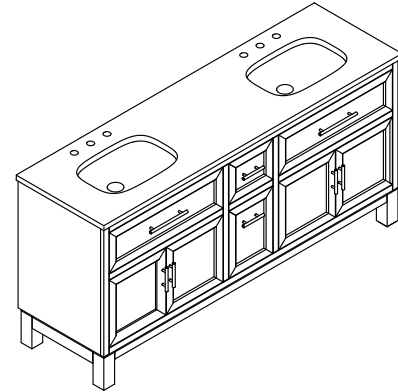

Features

- Set includes cabinet, precut quartz vanity top, sinks, cabinet hardware
- Vanity top has 8" (203 mm) widespread faucet holes; requires deck-mount faucets (sold separately)
- Three-way adjustable slow-close door hinges for easy cabinet access
- Dovetail joint drawer construction
- Soft-close drawers and doors prevent slamming
- Brushed Nickel hardware included on the White and Atmos Grey vanities
- Coordinates with Pure White (PWH) quartz side splash (sold separately)
- Pure White (PWH) quartz vanity top adds beauty and long-lasting durability

Material

- Solid and composite wood
- Vitreous china sinks
- Premium metal hardware for durability and reliability
- Vitreous china sink
- Quartz vanity top

Installation

- Easy installation – no special tools required
- Separate vanity top makes for simplified installation