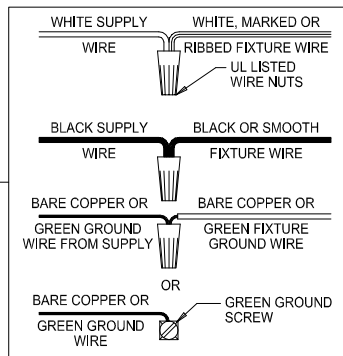

Assembly & Installation Instructions

CAUTION: Read instructions carefully and turn electricity off at main circuit breaker panel before beginning installation.

300012, 300013, 300014, 300015

WARNING - If any Special Control Devices are used with this Fixture, Follow the Instructions Carefully to assure full compliance with N.E.C. requirements. If there are any questions, contact a Qualified Electrical Contractor.

FIXTURE ASSEMBLY STEPS:

1. Q,M,N → R
2. P → R

B, C, G & P
(NOT FURNISHED)
(NO INCLUIDA)
(NON FOURNIE)