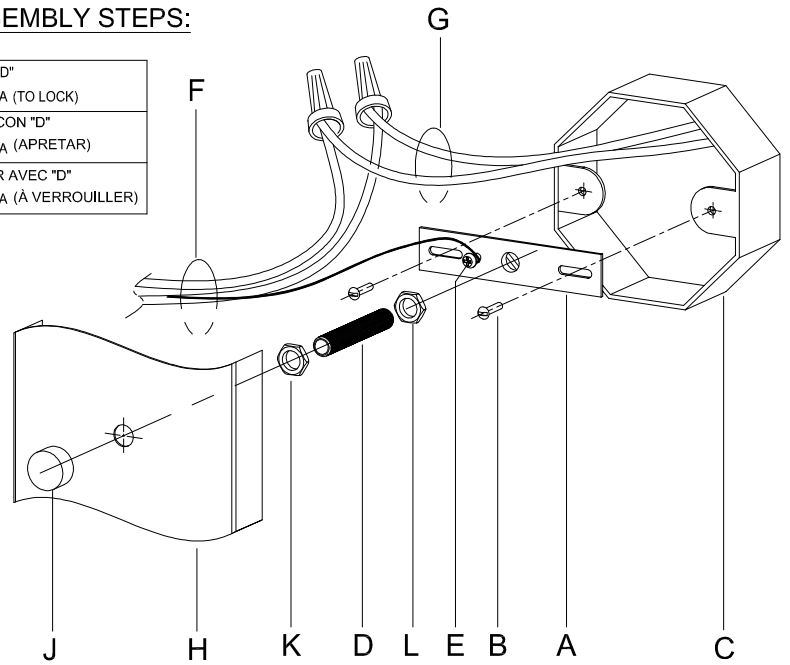

Assembly & Installation Instructions

CAUTION: Read instructions carefully and turn electricity off at main circuit breaker panel before beginning installation.

300012, 300013, 300014, 300015

WARNING - If any Special Control Devices are used with this Fixture, Follow the Instructions Carefully to assure full compliance with N.E.C. requirements. If there are any questions, contact a Qualified Electrical Contractor.

CANOPY MOUNTING & WIRE CONNECTION ASSEMBLY STEPS:

1. D,E → A
2. K,L → D
3. B,A → C
4. F → G
5. H,J → D

ADJUST HEIGHT WITH "D"	L	→	A (TO LOCK)
AJUSTA LA ALTURA CON "D"	L	→	A (APRETAR)
RÉGLEZ LA HAUTEUR AVEC "D"	L	→	A (À VERROUILLER)

FIXTURE ASSEMBLY STEPS:

1. Q,M,N → R
2. P → R

B, C, G & P
(NOT FURNISHED)
(NO INCLUIDA)
(NON FOURNIE)