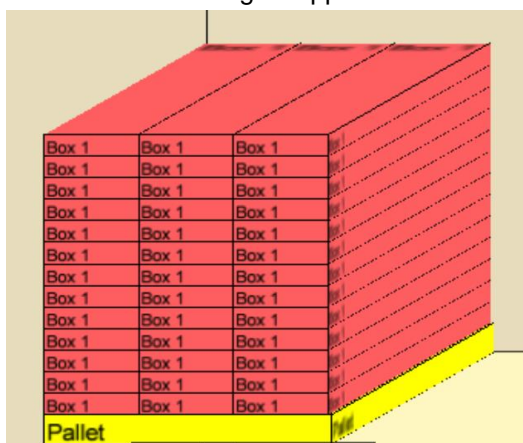

Yardistry Product Information Sheet

12 x 16 Meridian
 Unit Name Gazebo Mosquito Mesh
 Product # YM11920
 UPC 628222119203
 Set Up Dimensions _____
 Sold to Marketwide

Unique Features:

- 4 mesh panels
- Tie back ribbons included
- Metal curtain tracks
- Easy zipper closure on panels
- 1 year limited warranty

Compatible with YM11915

Instructions Available In:

- English
- French
- Spanish

Carton & Skid Information

	Product #	UPC	Outside Box Dimensions			Box Weight	(ft ³)	Tie	High
			L"	W"	H"	(lbs)			
Box 1	YP11920	628222119203	84 1/2	14 1/2	3 1/2	36	2.482	3	13
Pallet			84 1/2	44	4 1/4	50			
						86	5.482		

Panel Length	Panel Width
89 1/2"	155 7/8"

Pallet/Container Loading

Pallet Size: 84 1/2"L x 44"W x 50 1/4" H

Pallet Weight: Approx 1464 lbs

Ecommerce units sent by courier

Sold to

2020 - Marketwide