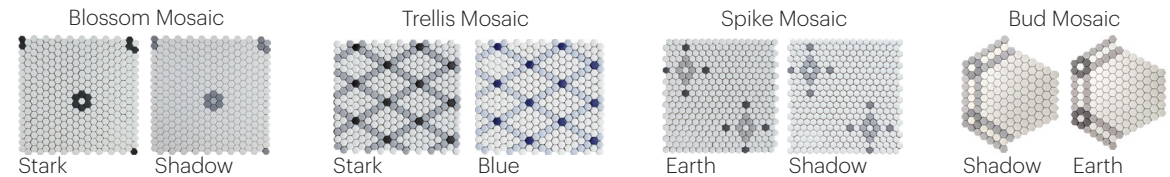

3/8 Hexagon Mosaic 11.43" x 11.81" x 6.35mm

White    Gray    Taupe    Navy    Black

3/8" x 3/8" Mosaic 12.125" x 12.125" x 6.35mm

White    Light Gray    Med Gray    Black

Binary Mosaic 11.875" x 12.1875" x 6.35mm

Gray & White    Black & White

Finish  
Matte

INTERIOR WALLS	EXTERIOR	FIREPLACE/COOK TOP	POOLS	SHOWERS	FLOORS
YES	YES (walls only)	NO	YES	YES (walls only)	YES

**BLOOM**

6 colors

4 patterns

1 shape

10-5/8" x 10-7/8"  
1" Hexagon

Finish

Matte/Natural

INTERIOR WALLS	EXTERIOR	FIREPLACE/COOK TOP	POOLS	SHOWERS	FLOORS
YES	YES	YES	YES	YES (includes steam)	YES

**OZZI**

14 colors

6 shapes

Finish

Matte

INTERIOR WALLS	EXTERIOR	FIREPLACE/COOK TOP	POOLS	SHOWERS	FLOORS
YES	YES	YES	YES	YES (includes steam)	YES

**BRISTOL**

8 colors

4 patterns

3 shapes

Finish

Gloss  
Matte/Natural

INTERIOR WALLS	EXTERIOR	FIREPLACE/COOK TOP	POOLS	SHOWERS *	FLOORS
YES	NO	NO	NO	YES	NO