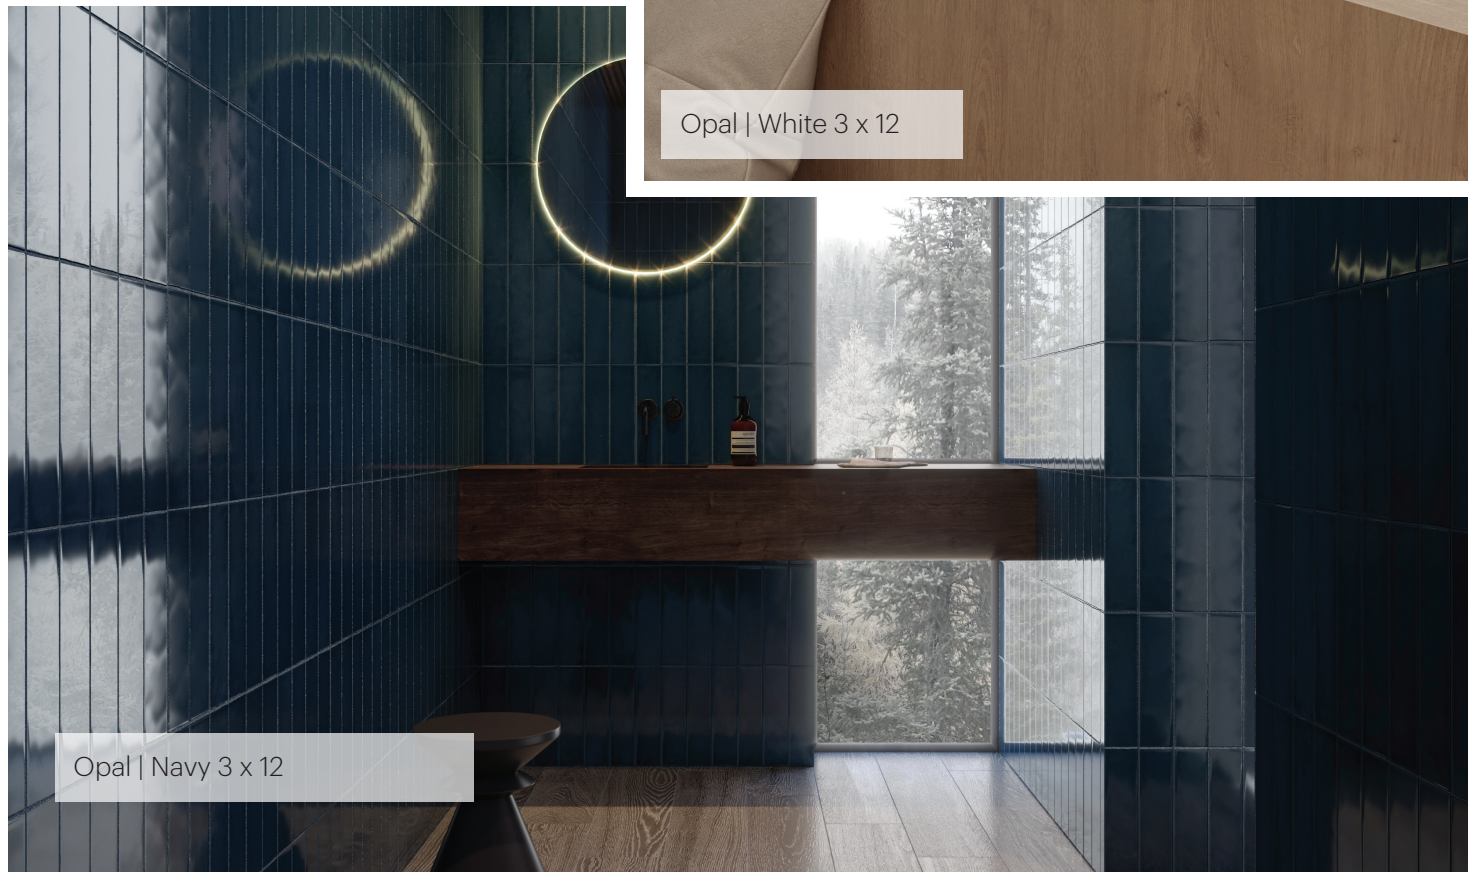

Opal | White 3 x 12

Opal | Navy 3 x 12