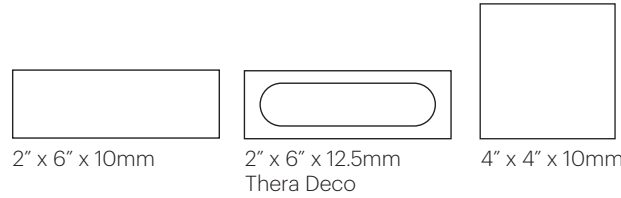

3 shapes

2" x 6" x 10mm 2" x 6" x 12.5mm Thera Deco 4" x 4" x 10mm

Finish

Matte/Natural  
 Polished

INTERIOR WALLS	EXTERIOR	FIREPLACE/COOK TOP	POOLS	SHOWERS	FLOORS
YES	YES walls only	NO	NO	YES walls only	NO