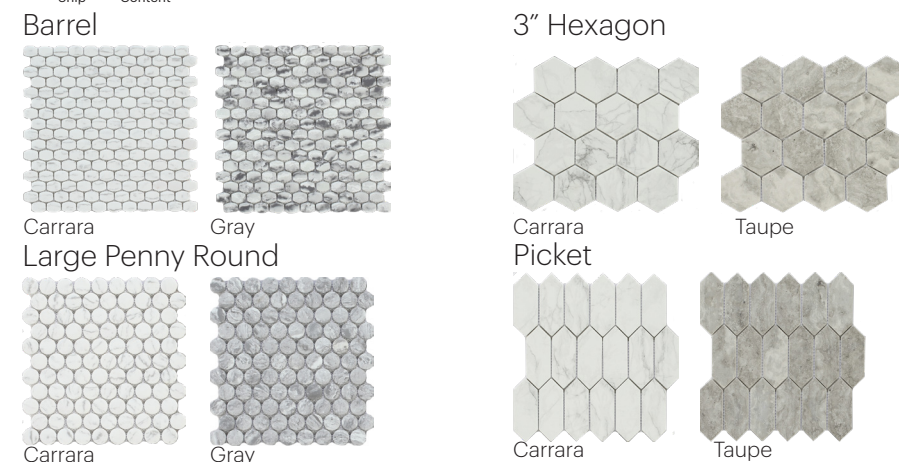

REVIVAL

shapes and colors

Finish

Matte

INTERIOR WALLS	EXTERIOR	FIREPLACE/COOK TOP	POOLS	SHOWERS	FLOORS
YES	YES	YES	YES	YES (includes steam)	YES

AQUATA

4 colors

1 shape

12" x 12"

Finish

Gloss

INTERIOR WALLS	EXTERIOR	FIREPLACE/COOK TOP	POOLS	SHOWERS	FLOORS
YES	YES	NO	YES	YES (includes steam)	YES

SWANK

2 colors

3 shapes

11" x 12" x 6mm
Hexagon Mosaic

Finish

Mirrored

INTERIOR WALLS	EXTERIOR	FIREPLACE/COOK TOP	POOLS	SHOWERS	FLOORS
YES	NO	YES	NO	NO	NO