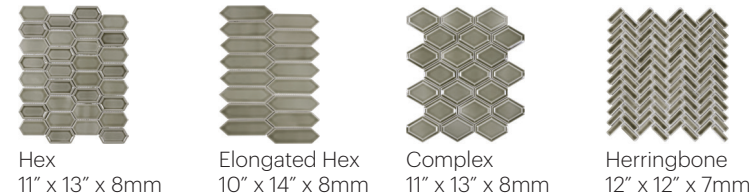

Gloss

INTERIOR WALLS	EXTERIOR	FIREPLACE/COOK TOP	POOLS	SHOWERS	FLOORS
YES	NO	NO	NO	YES walls only	NO

**FLETCHER**

3 colors (shown in Hex Mosaic)

4 shapes (shown in Brown)

Finish

Gloss

INTERIOR WALLS	EXTERIOR	FIREPLACE/COOK TOP	POOLS	SHOWERS	FLOORS
YES	NO	NO	NO	YES walls only	NO