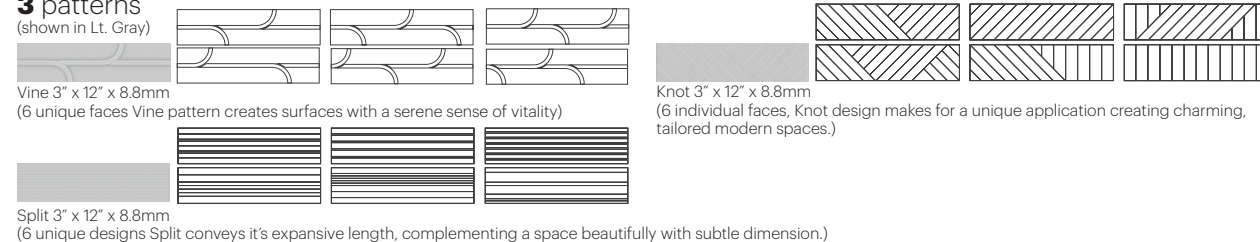

Finish

Gloss

INTERIOR WALLS	EXTERIOR	FIREPLACE/COOK TOP	POOLS	SHOWERS	FLOORS
YES	NO	NO	NO	YES walls only (includes steam)	NO

**OPAL 3D**

6 colors (shown in Split pattern)

3 patterns (shown in Lt. Gray)

Finish