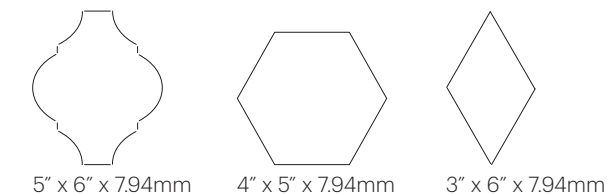

BONSAI

4 colors

3 patterns

Break 5" x 5" x 8.5mm
(20 different patterns randomly mixed within the box)

Clay 5" x 5" x 8.5mm
(24 different patterns randomly mixed within the box)

Path 5" x 5" x 8.5mm
(8 different patterns randomly mixed within the box)

Finish

Matte

INTERIOR WALLS	EXTERIOR	FIREPLACE/COOK TOP	POOLS	SHOWERS	FLOORS
YES	NO	NO	NO	YES walls only	NO

OPAL

10 colors

2 shapes

trim

Finish

Gloss

INTERIOR WALLS	EXTERIOR	FIREPLACE/COOK TOP	POOLS	SHOWERS	FLOORS
YES	NO	YES	NO	YES (includes steam)	NO

CASABLANCA

10 colors

2 shapes

Finish

Gloss

INTERIOR WALLS	EXTERIOR	FIREPLACE/COOK TOP	POOLS	SHOWERS	FLOORS
YES	NO	NO	NO	YES walls only (includes steam)	NO

OPAL 3D

6 colors (shown in Split pattern)

3 patterns (shown in Lt. Gray)

Finish

Gloss

INTERIOR WALLS	EXTERIOR	FIREPLACE/COOK TOP	POOLS	SHOWERS	FLOORS
YES	NO	NO	NO	YES walls only	NO

FLETCHER

3 colors (shown in Hex Mosaic)

4 shapes (shown in Brown)

Finish

Gloss

INTERIOR WALLS	EXTERIOR	FIREPLACE/COOK TOP	POOLS	SHOWERS	FLOORS
YES	NO	NO	NO	YES walls only	NO

PIXIE

7 colors

3 shapes

trim

Finish

Gloss

INTERIOR WALLS	EXTERIOR	FIREPLACE/COOK TOP	POOLS	SHOWERS	FLOORS
YES	NO	YES	NO	YES walls only	NO