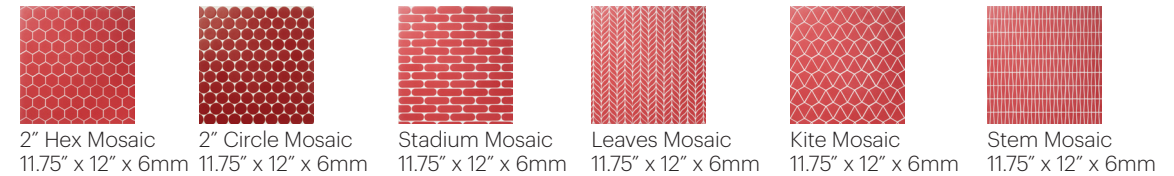

Gray & White    Black & White

Finish  
Matte

INTERIOR WALLS	EXTERIOR	FIREPLACE/COOK TOP	POOLS	SHOWERS	FLOORS
YES	YES (walls only)	NO	YES	YES (walls only)	YES

**BLOOM**

6 colors

4 patterns

1 shape

10-5/8" x 10-7/8"  
1" Hexagon

Finish

Matte/Natural

INTERIOR WALLS	EXTERIOR	FIREPLACE/COOK TOP	POOLS	SHOWERS	FLOORS
YES	YES	YES	YES	YES (includes steam)	YES

**OZZI**

14 colors

6 shapes

Finish

Matte