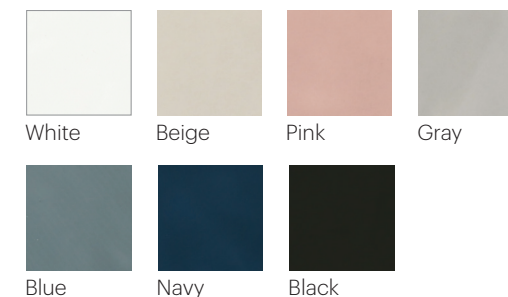

PIXIE

7 colors