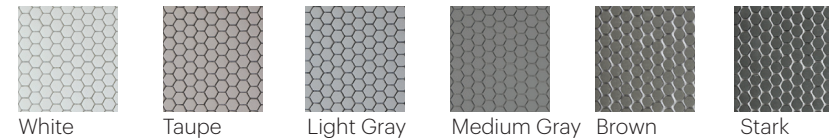

Gray & White    Black & White

Finish  
Matte

INTERIOR WALLS	EXTERIOR	FIREPLACE/COOK TOP	POOLS	SHOWERS	FLOORS
YES	YES (walls only)	NO	YES	YES (walls only)	YES

**BLOOM**

6 colors

4 patterns

1 shape

10-5/8" x 10-7/8"  
1" Hexagon

Finish

Matte/Natural

INTERIOR WALLS	EXTERIOR	FIREPLACE/COOK TOP	POOLS	SHOWERS	FLOORS
YES	YES	YES	YES	YES (includes steam)	YES

**OZZI**

14 colors

6 shapes

Finish

Matte

INTERIOR WALLS	EXTERIOR	FIREPLACE/COOK TOP	POOLS	SHOWERS	FLOORS
YES	YES	YES	YES	YES (includes steam)	YES

**BRISTOL**

8 colors

4 patterns

3 shapes

Finish

Gloss  
Matte/Natural

INTERIOR WALLS	EXTERIOR	FIREPLACE/COOK TOP	POOLS	SHOWERS *	FLOORS
YES	NO	NO	NO	YES	NO