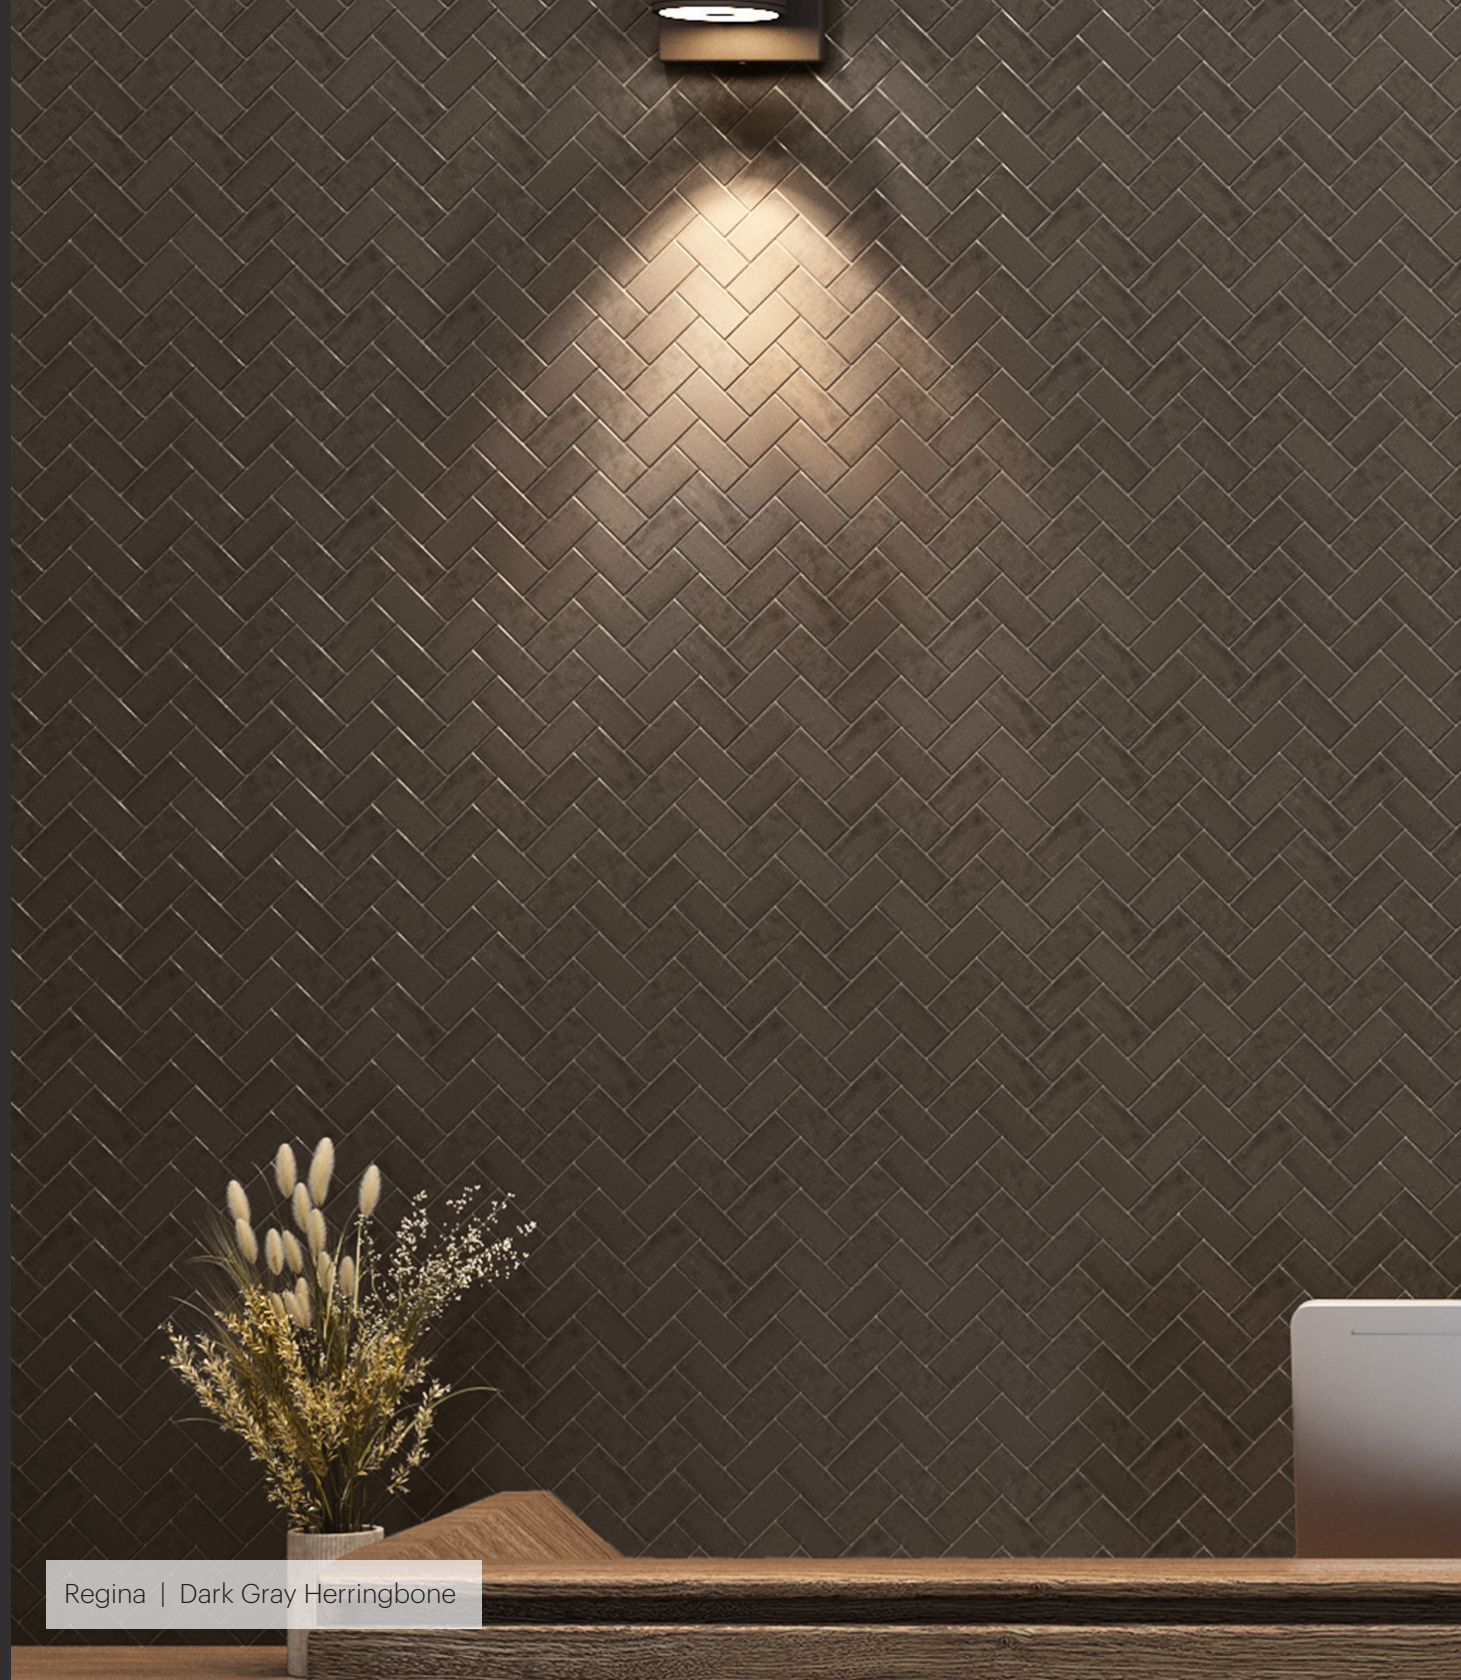

Regina | Dark Gray Herringbone