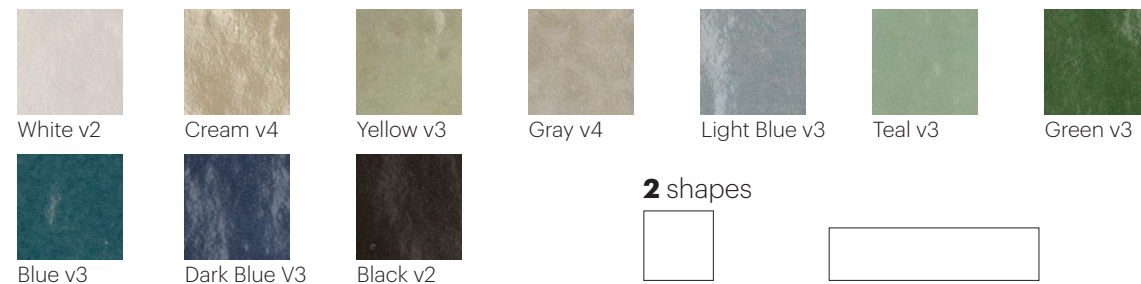

2 shapes

trim

Finish

Gloss

INTERIOR WALLS	EXTERIOR	FIREPLACE/COOK TOP	POOLS	SHOWERS	FLOORS
YES	NO	YES	NO	YES (includes steam)	NO

**CASABLANCA**

10 colors

2 shapes

Finish

Gloss

INTERIOR WALLS	EXTERIOR	FIREPLACE/COOK TOP	POOLS	SHOWERS	FLOORS
YES	NO	NO	NO	YES walls only (includes steam)	NO

**OPAL 3D**

6 colors (shown in Split pattern)

3 patterns (shown in Lt. Gray)

Finish

Gloss

INTERIOR WALLS	EXTERIOR	FIREPLACE/COOK TOP	POOLS	SHOWERS	FLOORS
YES	NO	NO	NO	YES walls only	NO

**FLETCHER**

3 colors (shown in Hex Mosaic)

4 shapes (shown in Brown)

Finish

Gloss

INTERIOR WALLS	EXTERIOR	FIREPLACE/COOK TOP	POOLS	SHOWERS	FLOORS
YES	NO	NO	NO	YES walls only	NO