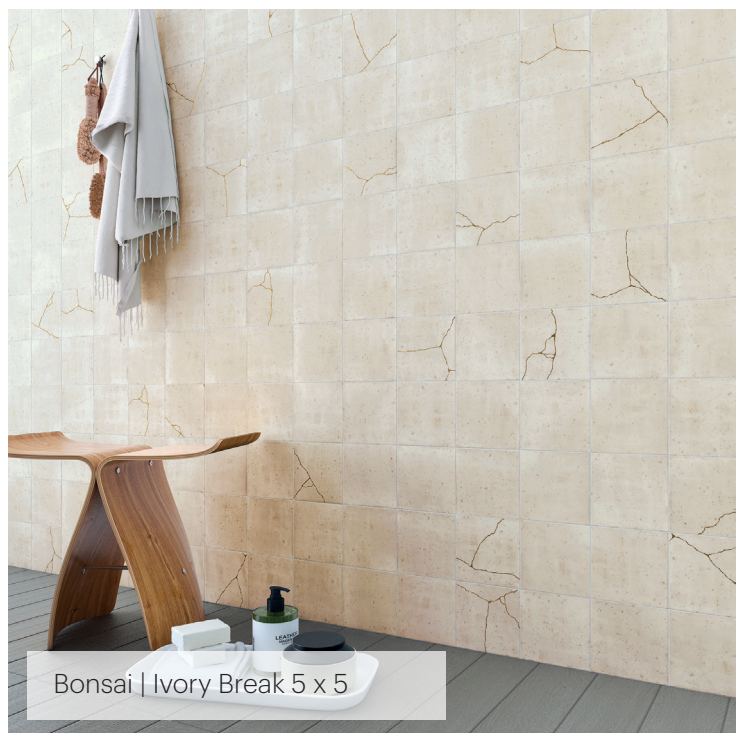

Bonsai | Ivory Path 5 x 5

Casablanca | Cream 4 x 4

Bonsai | Ivory Break 5 x 5