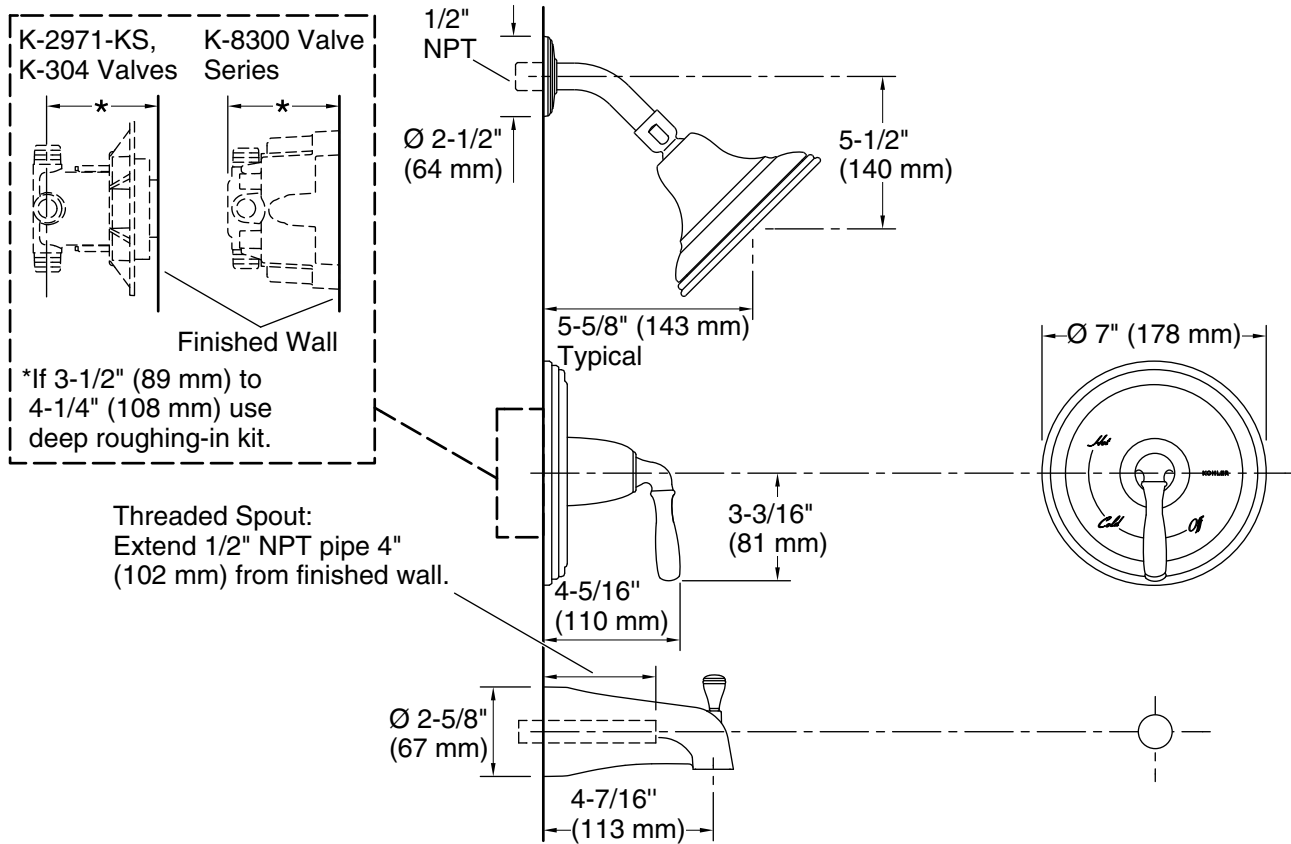

Technical Information

All product dimensions are nominal.

Drain included: No

Spout:

Spout reach: 4-7/16" (113 mm)

Showerhead/Body Spray:

Rated maximum flow: 2.5 gal/min (9.5 l/min)

Pressure: 80 psi (5.5 bar)

Notes

Install the product according to the installation guide.

NOTICE: Risk of product damage. Long screws for installing trim can damage the K-2971-KS valve. Consult the trim installation guide to verify if the thin wall installation kit (88526) is needed.

Install straight pipe or tube drop of 7" (178 mm) to 18" (457 mm) with single elbow between the valve and the wall-mount spout. Elbow must be a 90 degree drop ell that is secured to rigid framing.