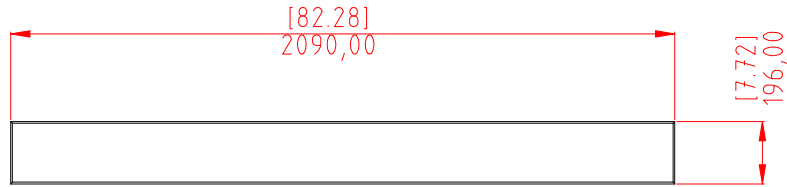

FRONT

SIDE

BACK

GRILLE

ISOMETRIC

Z-CLIP ON WALL