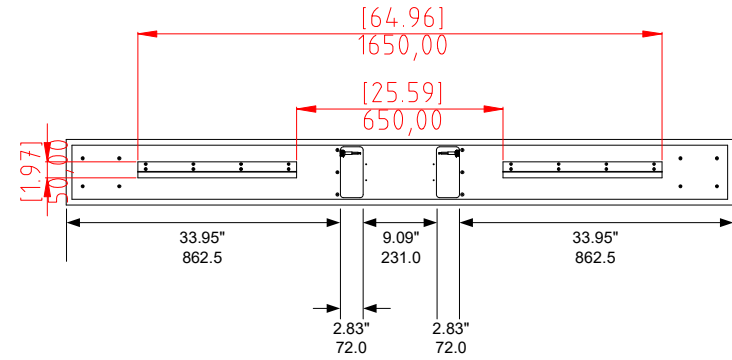

FRONT

SIDE

BACK

GRILLE

ISOMETRIC

Z-CLIP ON WALL