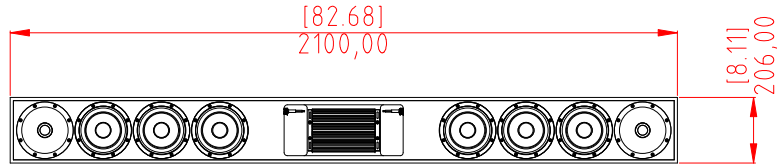

FRONT

SIDE

BACK

GRILLE

ISOMETRIC

Z-CLIP ON WALL