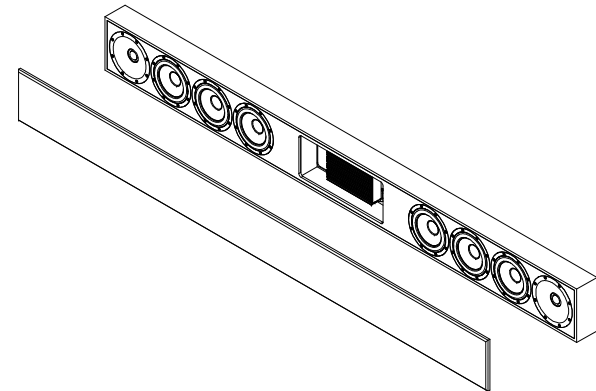

FRONT

SIDE

BACK

GRILLE

ISOMETRIC

Z-CLIP ON WALL