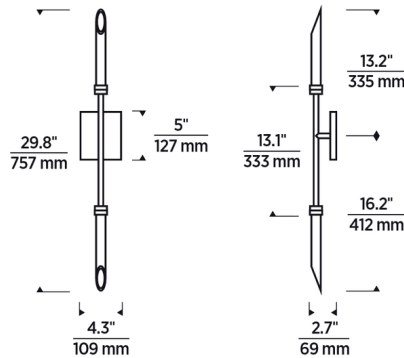

### Description

The Spur Wall Wall Sconce 120V brings dramatic flair to your space, with its two glass spurs extending in opposite directions and illuminated by integrated LEDs. TRIAC and ELV dimmable.

### Specifications

COLOR	Frost
BODY FINISH	Aged Brass
WATTAGE	11W
DIMMER	Low Voltage Electronic
DIMENSIONS	4.3"W x 29.8"H x 2.7"D
INTEGRATED LED MODULE	2 x LED/5.5W/120V LED
COUNTRY OF ORIGIN	China

### Technical Information

LAMP LIFE	50000 hours
COLOR RENDERING	90 CRI
LAMP COLOR	2700K
LUMENS/WATT	132.55
LUMINOUS FLUX	729 lumens

Shown in aged brass / frost

CLICK TO VIEW PRODUCT

Notes: