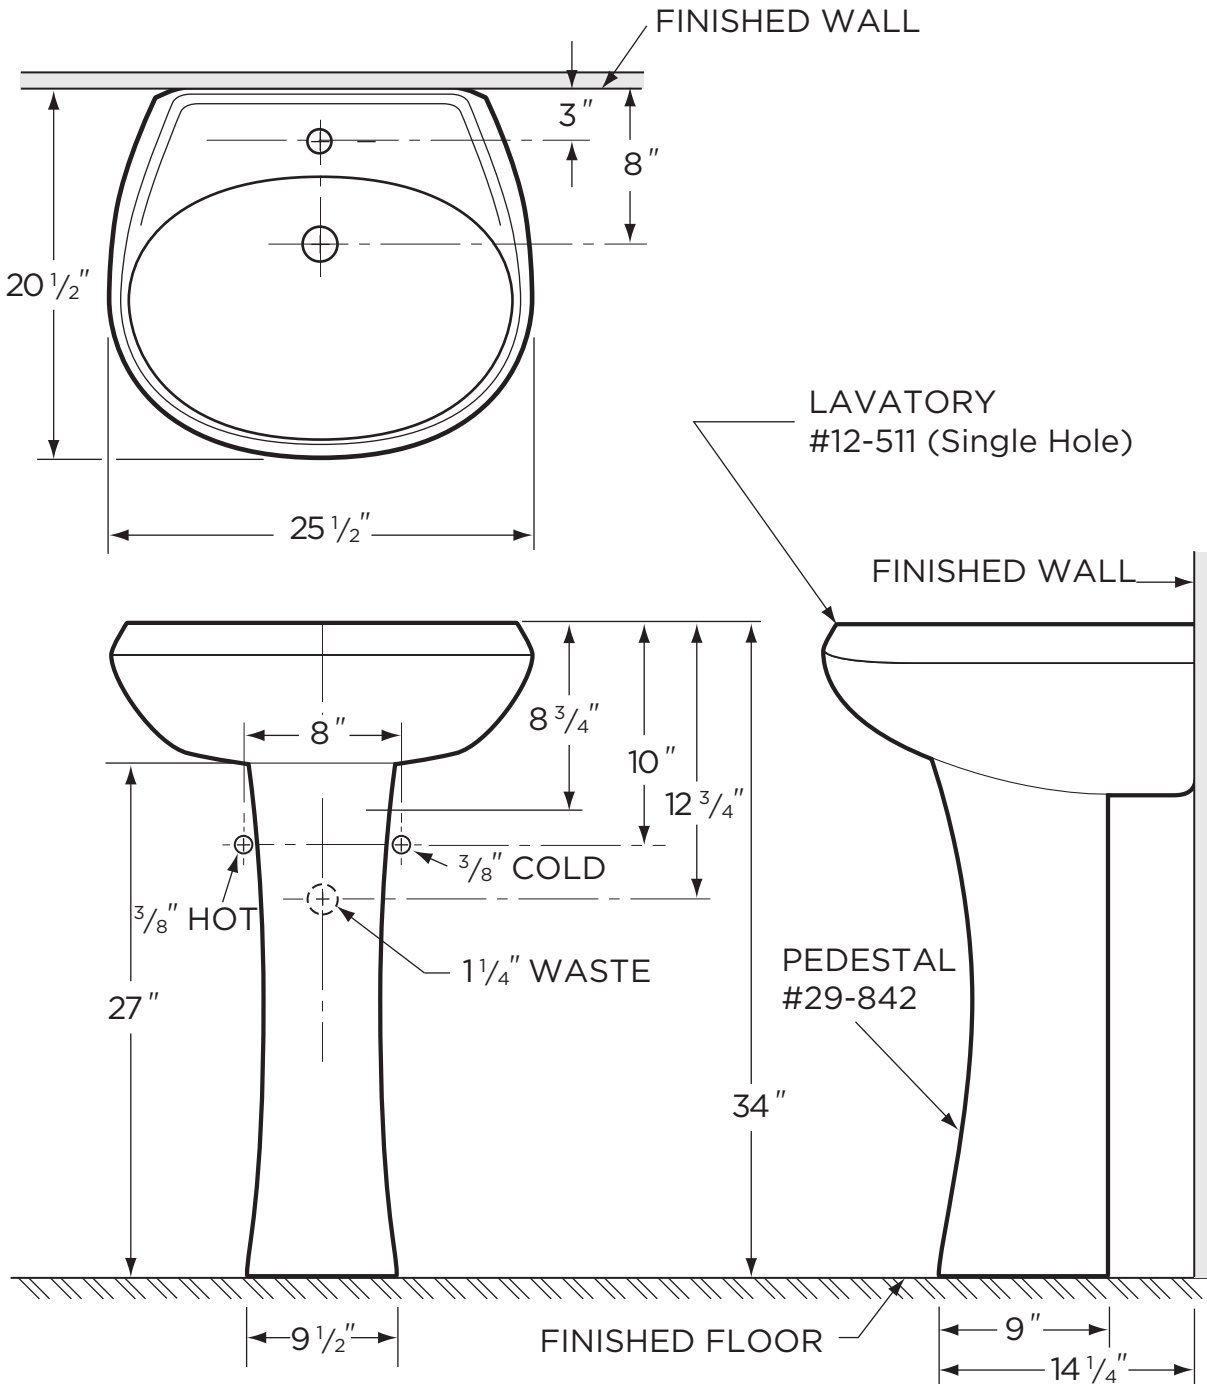

VITREOUS CHINA

LAVATORY
22-511

LAVATORIES

TOILETS

BIDETS / URINALS

CAST IRON

MAXWELL® Lavatory & Pedestal Unit

Features:

- 25 1/2" x 20 1/2" Pedestal Lavatory
- Single Hole (22-511)
- Concealed Front Overflow
- Discrete Back Splash
- White only

Dimensions:

Height 34"
 Width 25 1/2"
 Depth 20 1/2"
 Shipping Weight 66 lbs

Warranty:

Limited Lifetime Warranty

Specifications: Lavatory—#12-511

Pedestal—#29-842

Job Name	
Date	
Model Specified	
Quantity	
Customer	
Contractor	
Architect/engineer	

www.gerberonline.com

NOTES:
All dimensions are in inches.
Illustrations may not be drawn to scale.
PLUMBERS NOTE:
Provide suitable reinforcement for all wall supports.

IMPORTANT:
Dimensions of fixtures are nominal and may vary within the range of tolerances established by ASME Standard A 112.19.2.