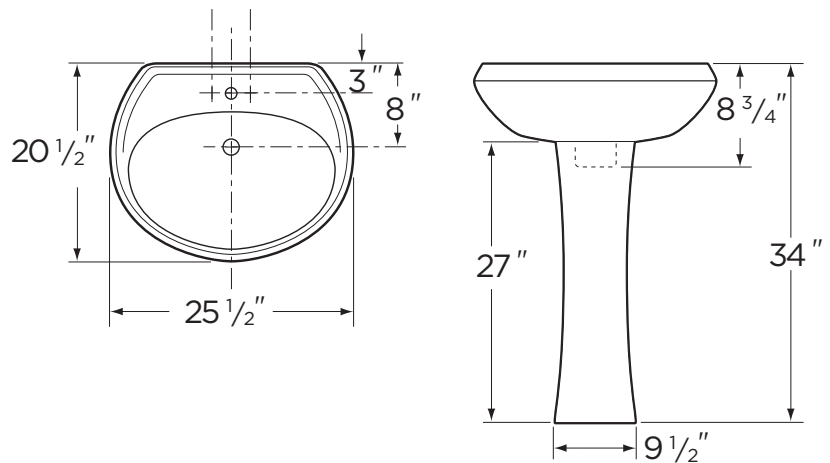

- 25 1/2" x 20 1/2" Pedestal Lavatory
- Single Hole (22-511)
- Concealed Front Overflow
- Discrete Back Splash
- White only

Dimensions:

Height 34"
 Width 25 1/2"
 Depth 20 1/2"
 Shipping Weight 66 lbs

Warranty:

Limited Lifetime Warranty

Specifications: Lavatory—#12-511

Pedestal—#29-842

Job Name	
Date	
Model Specified	
Quantity	
Customer	
Contractor	
Architect/engineer	

www.gerberonline.com

NOTES:
All dimensions are in inches.
Illustrations may not be drawn to scale.
PLUMBERS NOTE:
Provide suitable reinforcement for all wall supports.

IMPORTANT:
Dimensions of fixtures are nominal and may vary within the range of tolerances established by ASME Standard A 112.19.2.