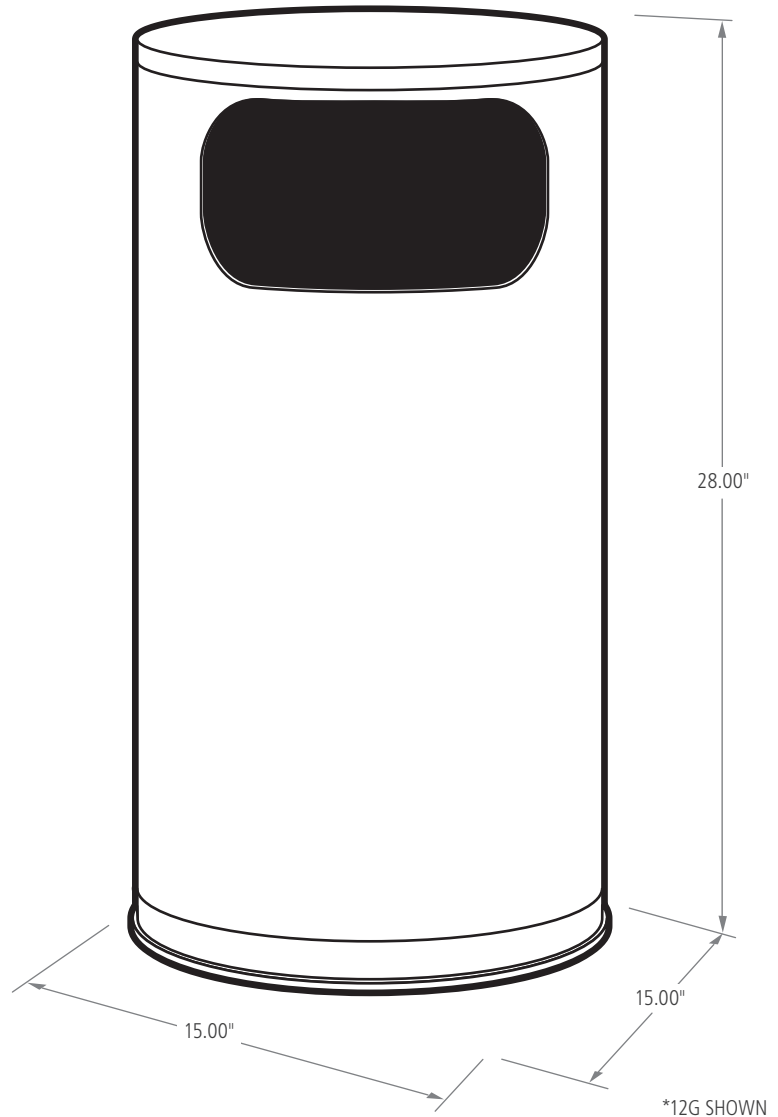

# METALLIC

FLAT TOP

The Metallic decorative refuse container has a sleek design that blends nicely with upscale interiors. A protective vinyl trim is applied on the disposal opening to help withstand the rigors of everyday use.

GALLONS	LENGTH (in.)	WIDTH (in.)	HEIGHT (in.)
12G* (SHOWN)	15.00	15.00	28.00
15G	15.00	15.00	33.50

build your own ▶ [rubbermaidcommercial.com/customize](http://rubbermaidcommercial.com/customize)