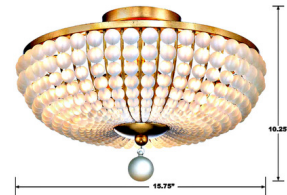

Description

The Bella Ceiling Flush Light brings a modern elegance to your interior space. The smooth metal frame is complemented with cascading Frosted glass beads casting warm shadows across your room.

Specifications

COLOR Frosted
BODY FINISH Antique Gold
WATTAGE 240W
DIMMER Standard 120V
DIMENSIONS 18"W x 12"H
BULB NOT INCLUDED 4 x B10/Candelabra (E12)/60W/120V Incandescent
OTHER BULB OPTIONS 4 x B10/Candelabra (E12)/120V LED
COUNTRY OF ORIGIN China

Notes:

Shown in antique gold / frosted

CLICK TO VIEW PRODUCT