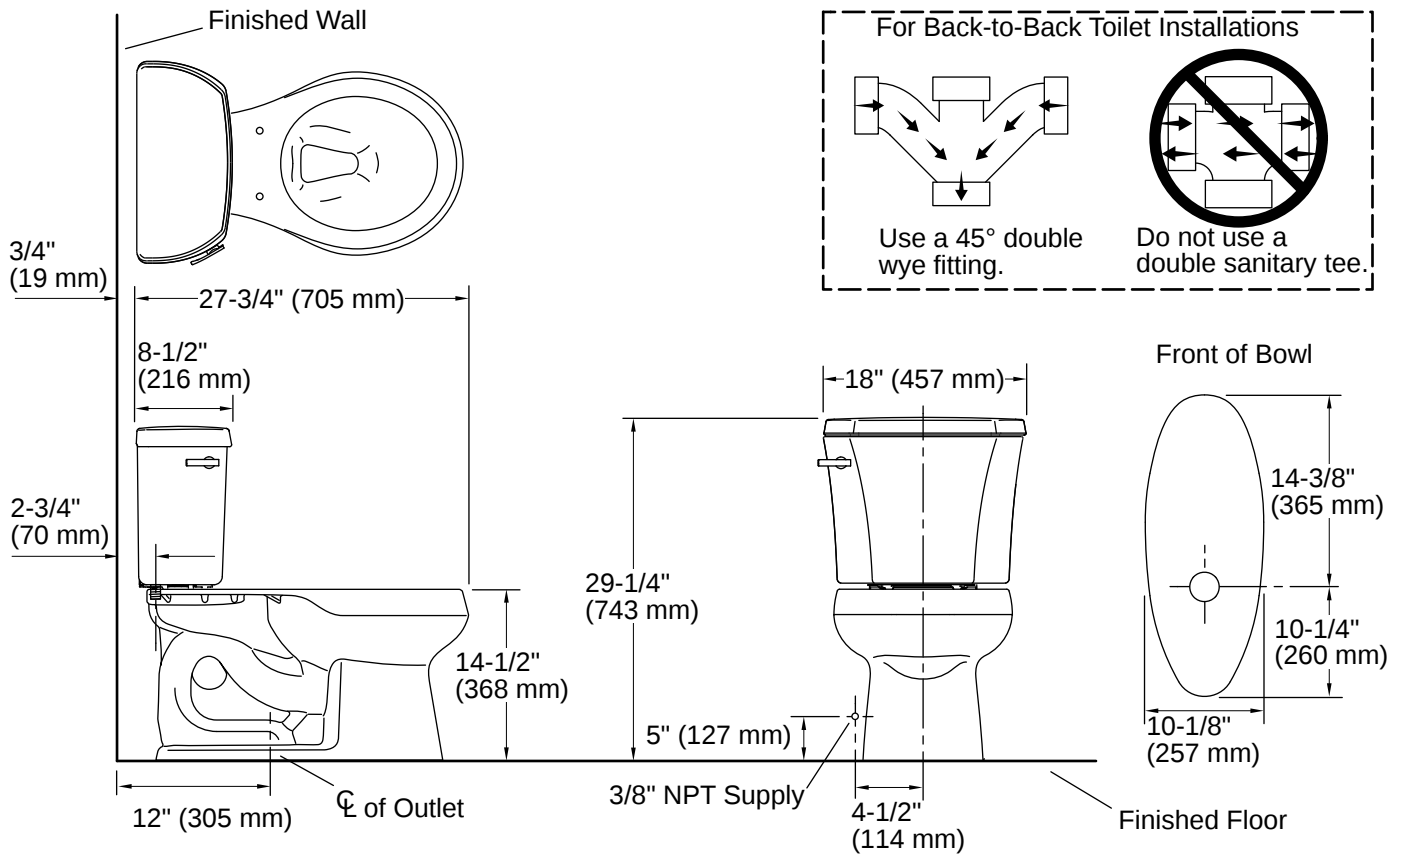

## Technical Information

Rough-in:	Standard 12" (305mm)
Flush Type:	Class Five
Flush Rate:	1.28 gpf (4.8 lpf)
Bowl Shape:	Round-front
Seat-Mounting Holes:	5-1/2" (140 mm)
Waste Outlet:	Floor
Trapway Size:	2-1/8" (54 mm)
Trapway Type:	Exposed
Water Surface Size:	10-1/2" x 7-3/4" (267 mm x 197 mm)
Rim to Water Surface:	5-1/4" (133 mm)

## Installation

- Standard 12" (305 mm) rough-in
- Three-bolt quick-connect installation
- Seat and supply line sold separately

## Installation Notes

*Install this product according to the installation instructions.*

For back-to-back toilet installations: Use only a 45° double wye fitting.

Product dimensions are nominal and may vary per ASME A112.19.2 tolerances.