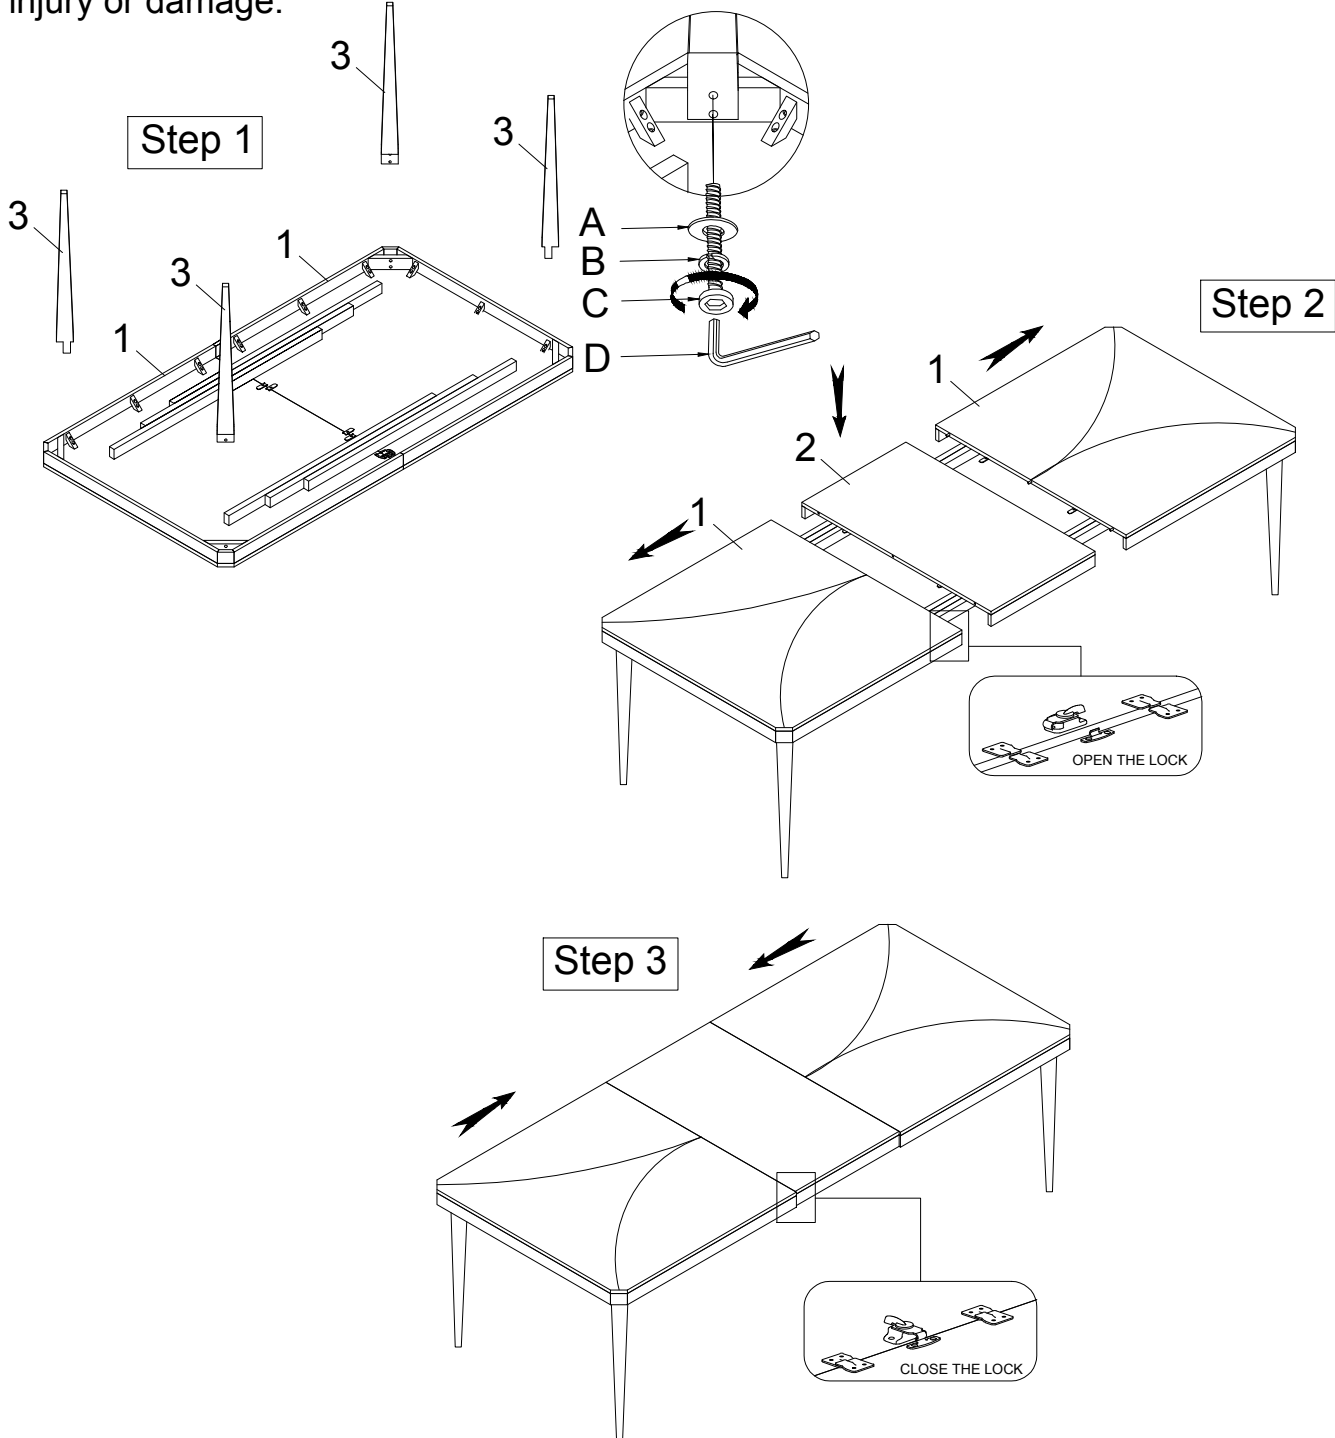

Thank you for purchasing this quality product from A.R.T. Furniture. Be sure to check all packing material for parts which may have come loose inside the carton during shipment. Identify and count all parts and compare with the parts list below.

**Note:** Some furniture is heavy, it is recommended that two people assembly this item to avoid injury or damage.

No.	Hardware List		Qt.
A		5/16" Flat Washer	8
B		5/16" Lock Washer	8
C		5/16"x50mm Bolt	8
D		4mm Allen Wrench	1

Parts List			Qt.
1		Frame table side	2
2		Frame table center	1
3		Leg	4