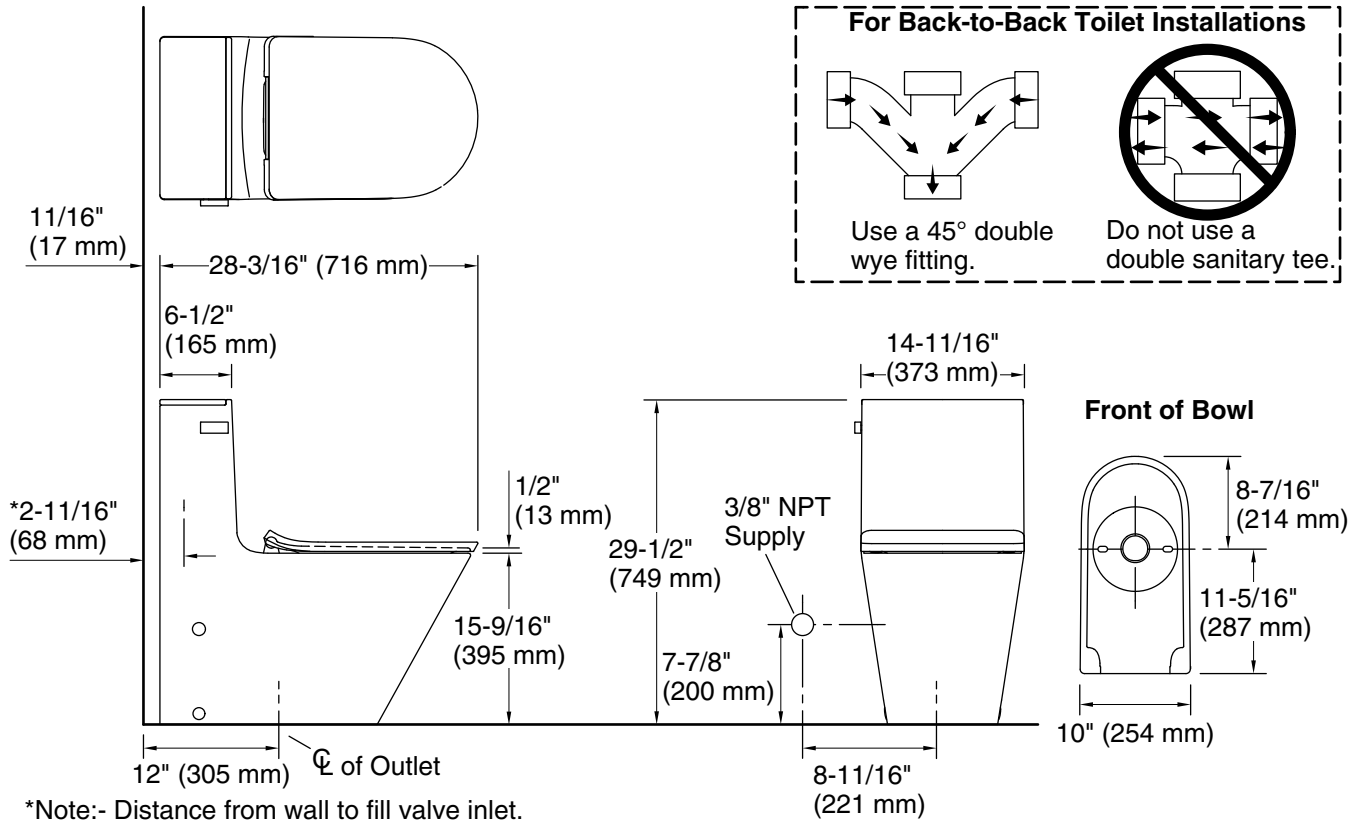

Technical Information

All product dimensions are nominal.

Toilet type:	Floor-mount
Waste Outlet:	Floor
Bowl shape:	Elongated
Flush type:	Class Five
Trap passageway:	2" (51 mm)
Water surface size:	7-1/2" x 5-1/4" (191 mm x 133 mm)
Rim to water surface:	6-3/16" (157 mm)
Rough-in:	12" (305 mm)
Seat-mounting holes:	5-1/2" (140 mm)
Template:	Footprint, 1385810-7, not required, included

Fixture Supply Requirements

Min static pressure:	20 psi (137.9 kPa)
Max static pressure:	80 psi (551.6 kPa)
Min flowing pressure:	15 psi (103.4 kPa)

1-800-4KOHLER (1-800-456-4537)

Kohler Co. reserves the right to make revisions without notice to product specifications.

For the most current Specification Sheet, go to www.kohler.com USA or www.kohler.ca Canada

9-2-2025 21:39 - US/CA

Notes

Install this product according to the installation instructions.