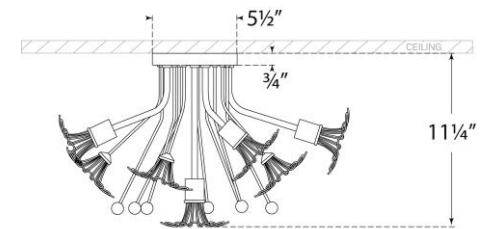

TEAR SHEET

Keaton Bouquet Flush Mount

Item # KS 4311G

Designer: kate spade new york

Height: 11.25"

Width: 20"

Canopy: 5.5" Round

Finishes: BSL, G, LC

Socket: 6 - E12 Candelabra

Wattage: 6 - 40 G16.5

Weight: 9 Pounds

Front View

Bottom View