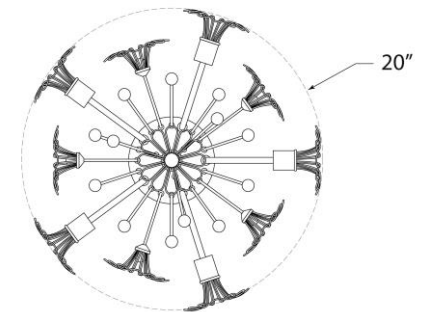

TEAR SHEET

Keaton Bouquet Flush Mount

Item # KS 4311G

Designer: kate spade new york

Height: 11.25"

Width: 20"

Canopy: 5.5" Round

Finishes: BSL, G, LC

Socket: 6 - E12 Candelabra

Wattage: 6 - 40 G16.5

Weight: 9 Pounds

Front View

Bottom View