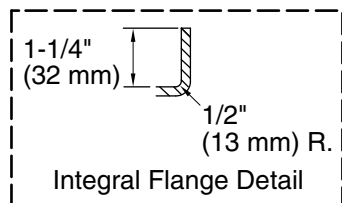

No change in measurements if connected with drain illustrated. (K-11677)

Technical Information

All product dimensions are nominal.

Drain location:	Right
Basin area, bottom:	45" x 22" (1143 mm x 559 mm)
Basin area, top:	54" x 25" (1372 mm x 635 mm)
Weight:	80 lbs (36.3 kg)
Minimum floor load:	45 lbs/ft ² (219.7 kg/m ²)
Water depth:	15" (381 mm)
Water capacity:	60 gal (227.1 L)
Minimum flat for door:	2" (51 mm)