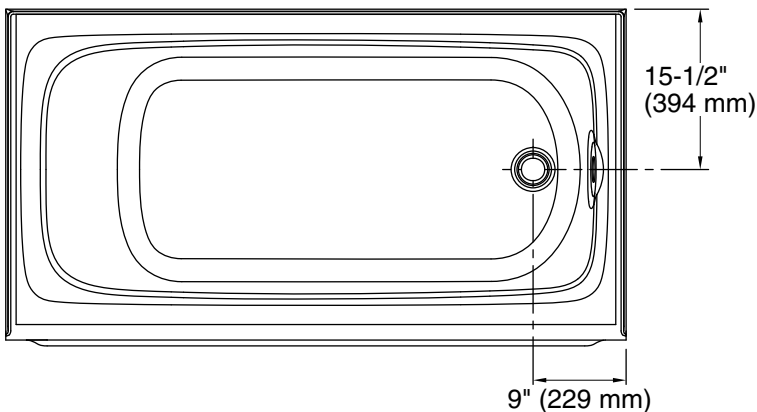

Bancroft®
60" x 32" alcove bath right drain
K-1150-RA

Features

- Integral lumbar support
- Integral apron
- Integral flange helps prevent water from seeping behind wall and simplifies alcove installation
- Textured bottom surface
- Coordinates with other products in the Bancroft collection

No change in measurements if connected with drain illustrated. (K-11677)

Technical Information

All product dimensions are nominal.

Drain location:	Right
Basin area, bottom:	45" x 22" (1143 mm x 559 mm)
Basin area, top:	54" x 25" (1372 mm x 635 mm)
Weight:	80 lbs (36.3 kg)
Minimum floor load:	45 lbs/ft ² (219.7 kg/m ²)
Water depth:	15" (381 mm)
Water capacity:	60 gal (227.1 L)
Minimum flat for door:	2" (51 mm)