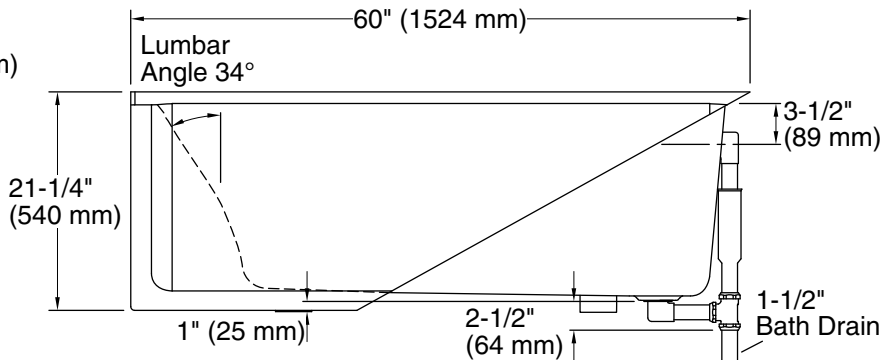

Bancroft®
60" x 32" alcove bath right drain
K-1150-RA

Features

- Integral lumbar support
- Integral apron
- Integral flange helps prevent water from seeping behind wall and simplifies alcove installation
- Textured bottom surface
- Coordinates with other products in the Bancroft collection

No change in measurements if connected with drain illustrated. (K-11677)

Technical Information

All product dimensions are nominal.

Drain location:	Right
Basin area, bottom:	45" x 22" (1143 mm x 559 mm)
Basin area, top:	54" x 25" (1372 mm x 635 mm)
Weight:	80 lbs (36.3 kg)
Minimum floor load:	45 lbs/ft ² (219.7 kg/m ²)
Water depth:	15" (381 mm)
Water capacity:	60 gal (227.1 L)
Minimum flat for door:	2" (51 mm)

Notes

Measure your actual product for rough-in details.

Install this product according to the installation instructions.

The hot water supply should be 70% of the capacity of the bath or greater. Installations will vary.