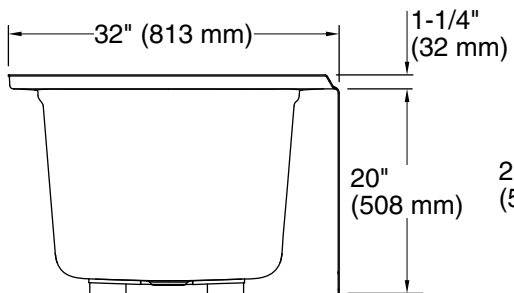

Bancroft®
60" x 32" alcove bath right drain
K-1150-RA

Features

- Integral lumbar support
- Integral apron
- Integral flange helps prevent water from seeping behind wall and simplifies alcove installation
- Textured bottom surface
- Coordinates with other products in the Bancroft collection

No change in measurements if connected with drain illustrated. (K-11677)

Technical Information

All product dimensions are nominal.

Drain location:	Right
Basin area, bottom:	45" x 22" (1143 mm x 559 mm)
Basin area, top:	54" x 25" (1372 mm x 635 mm)
Weight:	80 lbs (36.3 kg)
Minimum floor load:	45 lbs/ft ² (219.7 kg/m ²)
Water depth:	15" (381 mm)
Water capacity:	60 gal (227.1 L)
Minimum flat for door:	2" (51 mm)

Notes

Measure your actual product for rough-in details.

Install this product according to the installation instructions.

The hot water supply should be 70% of the capacity of the bath or greater. Installations will vary.