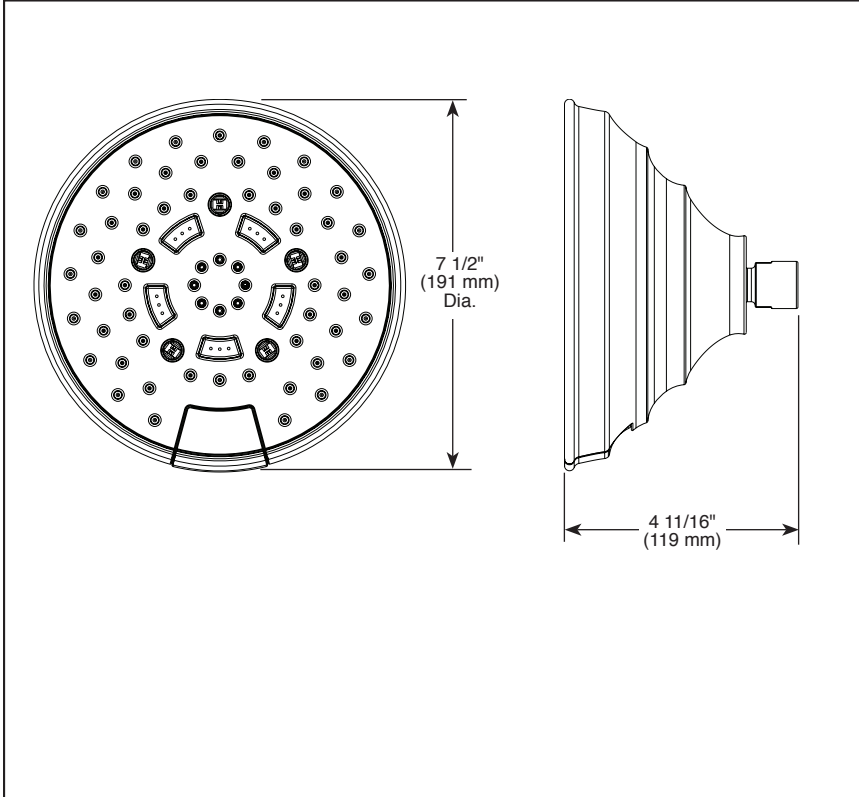

WARRANTY

- Parts and Finish - Lifetime limited warranty; or for commercial purchasers, 10 years for multi-family residential (apartments and condominiums) and 5 years for all other commercial uses, in each case from the date the product is received by the original purchaser or their authorize representative (installation contractor, etc.).
- Please go to www.brizo.com for the complete details of our limited warranty.