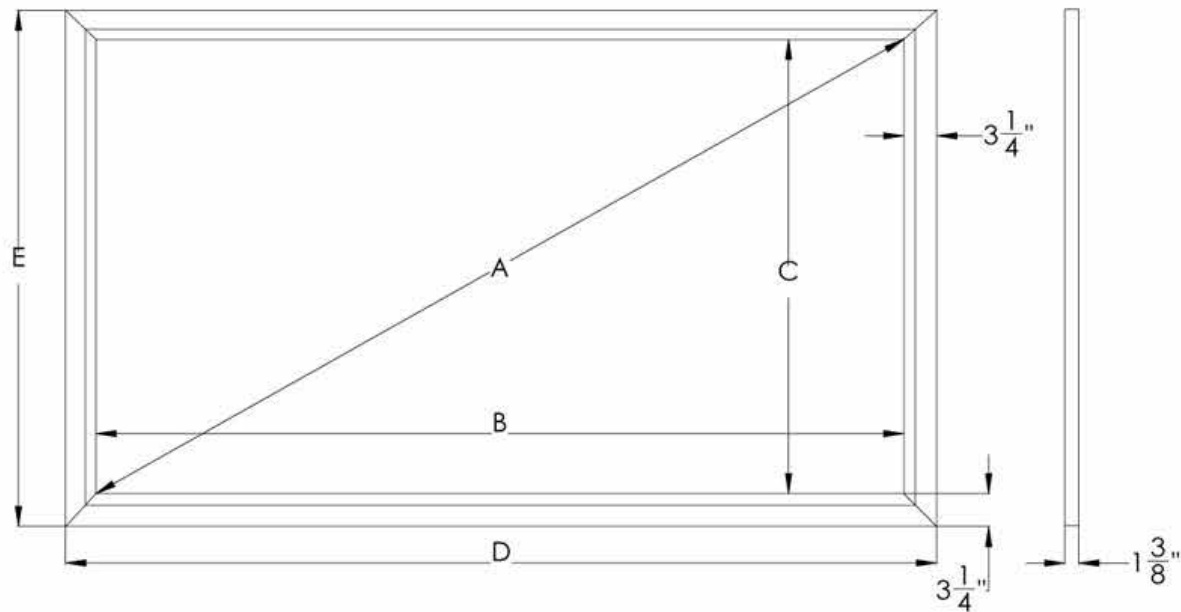

# FIX-110-X

Diagonal	A	110.0000"
Width	B	96.0000"
Height	C	54.0000"
Total Width	D	102.5000"
Total Height	E	60.5000"

Aspect Ratio 16:9  
 Material Matte White 1.0  
 or  
 Matte Gray .85