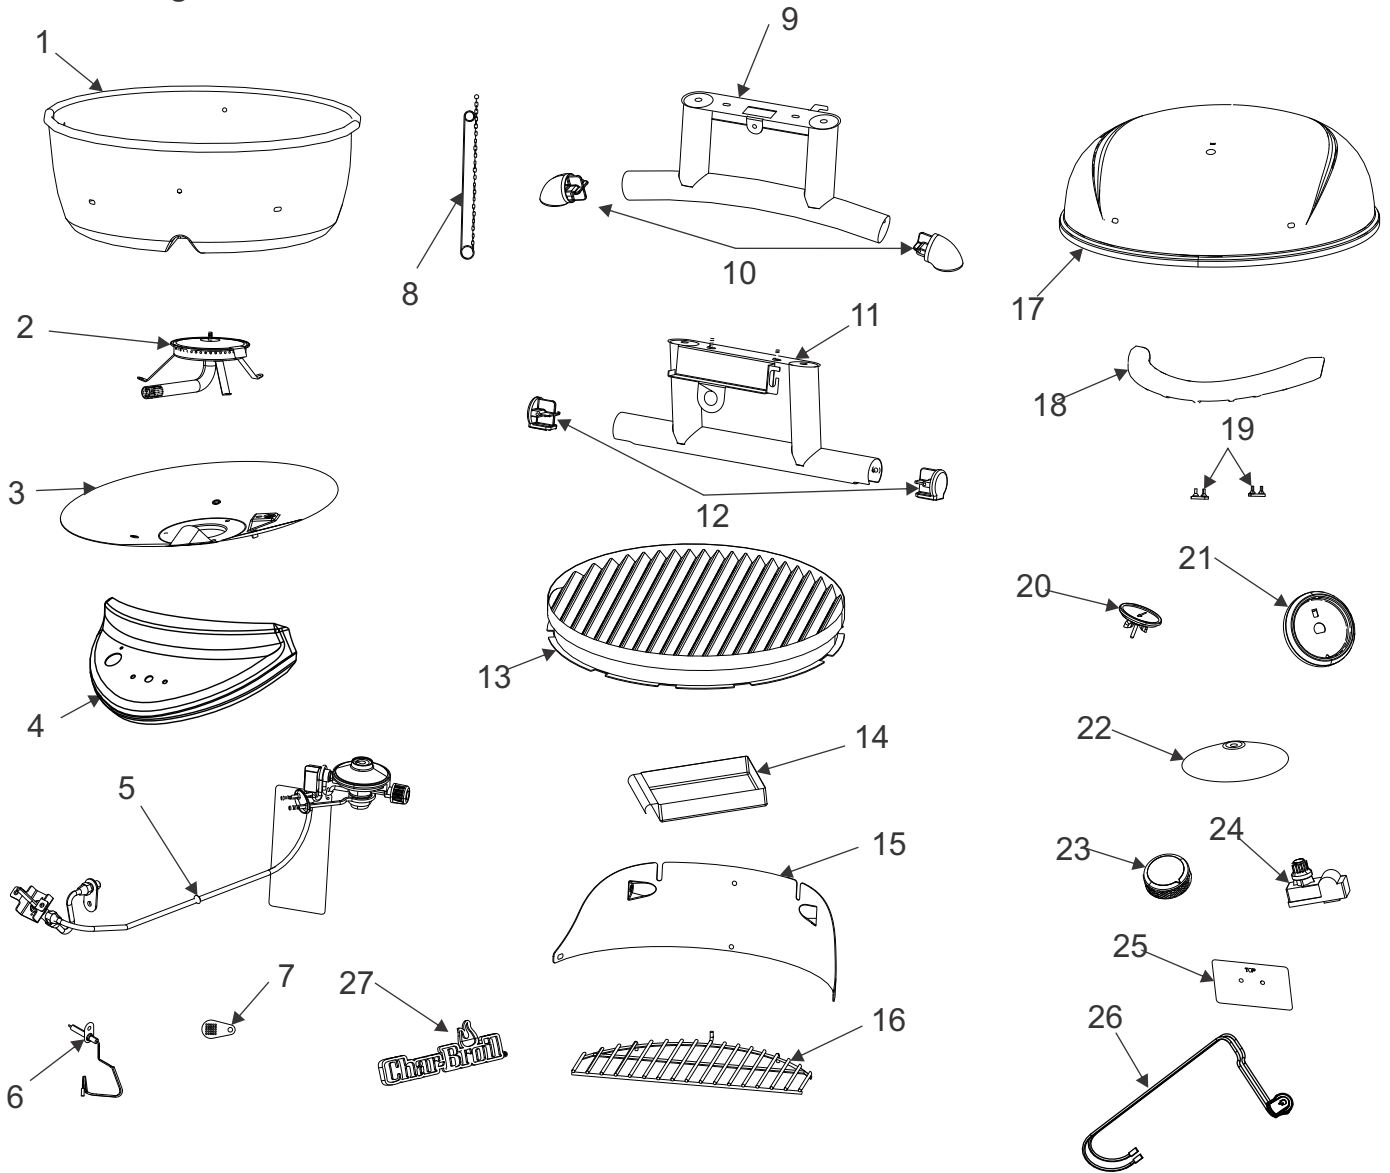

Parts Diagram

Key	Qty	Description
1	1	BARBECUE BOTTOM
2	1	BURNER
3	1	HEAT SHIELD
4	1	CONTROL PANEL
5	1	HOSE VALVE REGULATOR
6	1	ELECTRODE, W/ INSULATED WIRE
7	1	MATCH LIGHT COVER
8	1	MATCH HOLDER
9	1	FRONT LEG ASSEMBLY
10	2	FRONT LEG CAP
11	1	REAR LEG ASSEMBLY
12	2	REAR LEG CAP
13	1	COOKING GRATE
14	1	GREASE TRAY
15	1	WIND SHIELD
16	1	WARMING RACK
17	1	TOP LID
18	1	LID HANDLE
19	2	LID BUMPER

Key	Qty	Description
20	1	TEMPERATURE GAUGE
21	1	BEZEL, F/ TEMPERATURE GAUGE
22	1	HEAT TENT
23	1	CONTROL KNOB
24	1	IGNITION MODULE
25	1	REGULATOR HEAT SHIELD
26	1	IGNITER SWITCH MODULE
27	1	LOGO PLATE

NOT Pictured