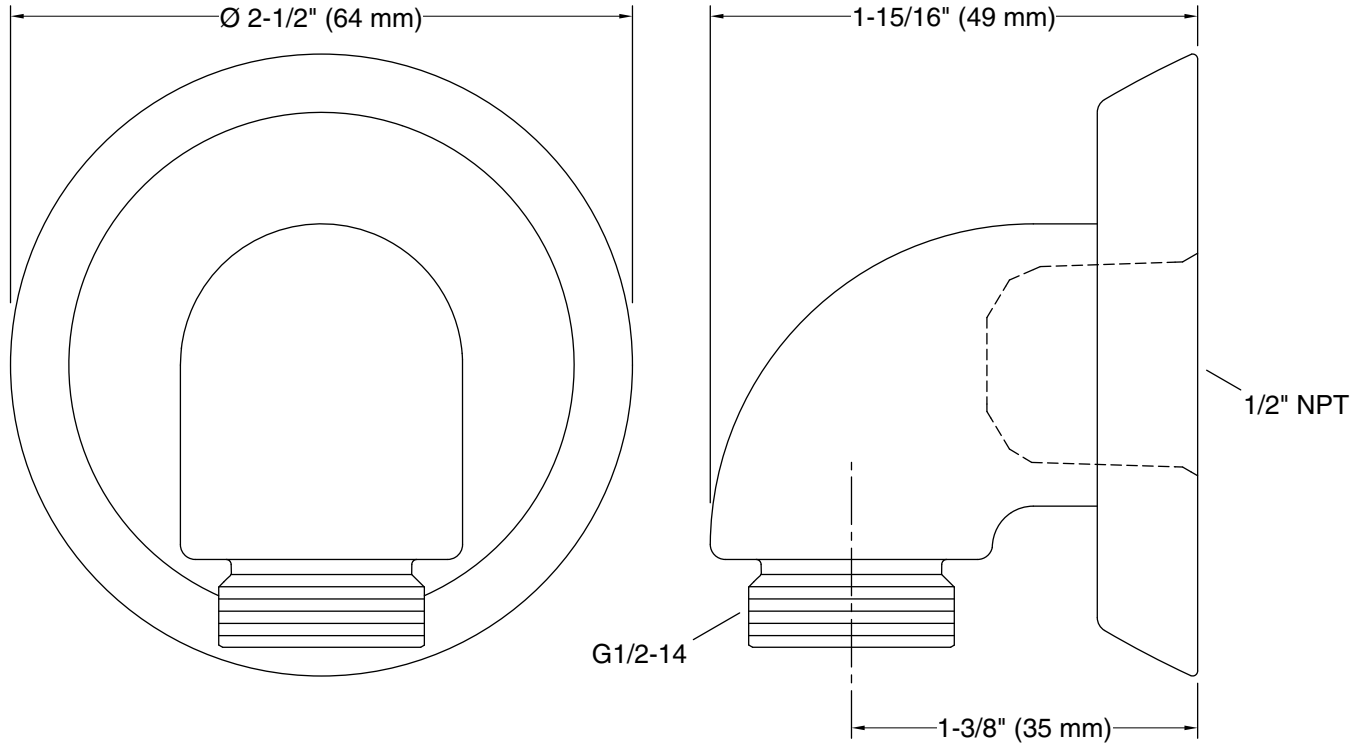

Features

- For use with a handshower and hose (sold separately)
- Includes check valve for backflow prevention
- Coordinates with Forté® faucets, accessories, and showering components to complete your bathroom

Technical Information

All product dimensions are nominal.

Spout:

Notes

Install this product according to the installation instructions.