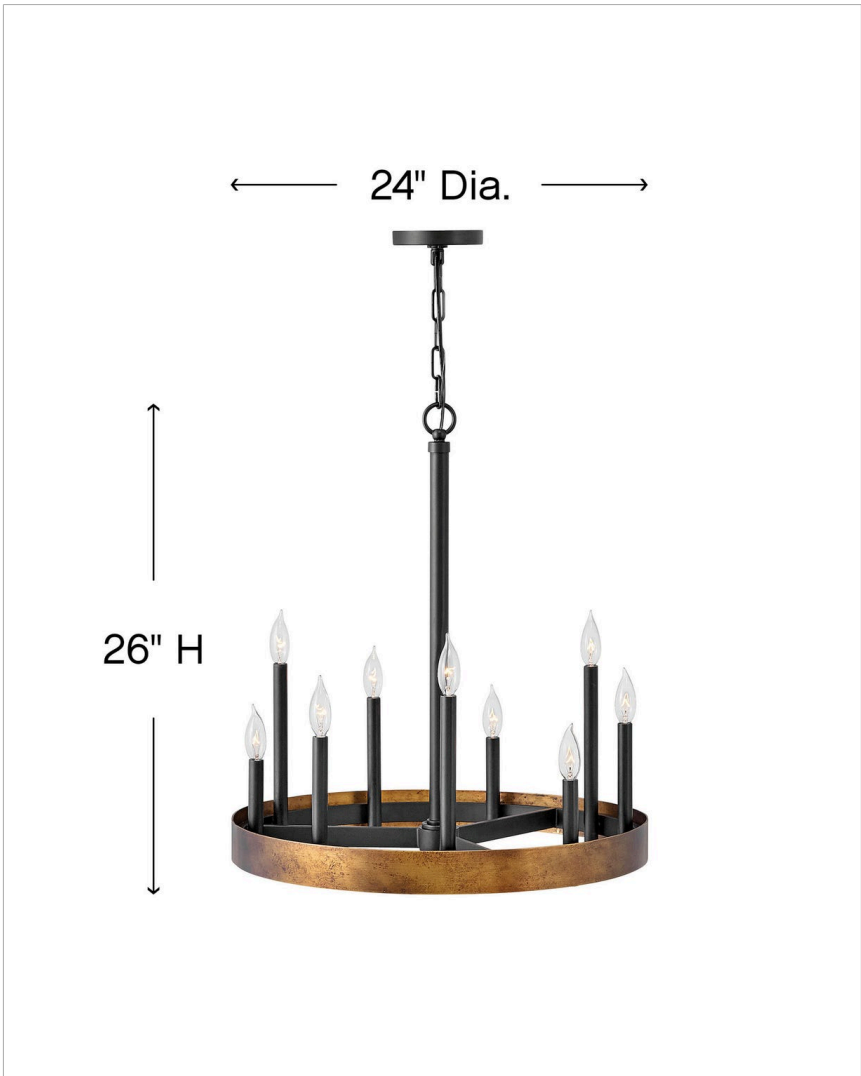

WELLS

3866WA

MEDIUM SINGLE TIER CHANDELIER

Authentic, vintage lighting that feels at home in an industrial setting is right in the wheelhouse for Wells. A wide band of solid weathered brass lays a firm foundation for a striking centerpiece to any space. Tapered candle sleeves reach up at staggered heights to create a true Old World aesthetic.

DETAILS	
FINISH:	Weathered Brass
MATERIAL:	Steel
SLOPE DEGREE:	90
DIMMABLE:	YES - WITH DIMMABLE LAMP (NOT INCLUDED)

DIMENSIONS	
WIDTH:	24"
HEIGHT:	26"
WEIGHT:	17.5lb

LIGHT SOURCE	
LIGHT SOURCE:	Socketed
WATTAGE:	9-5w Cand. LED, 60w Equiv.
VOLTAGE:	120v

MOUNTING	
CANOPY:	5.25" Dia.
LEAD WIRE:	1 X 144"

SHIPPING	
CARTON LENGTH:	14.5
CARTON WIDTH:	27
CARTON HEIGHT:	27
CARTON WEIGHT:	24

PRODUCT DETAILS:

- Can be hung on a sloped ceiling
- Dry Rated
- Angular lines, a bold finish, simple shape and sturdy details merge for a robust but pared down industrial design