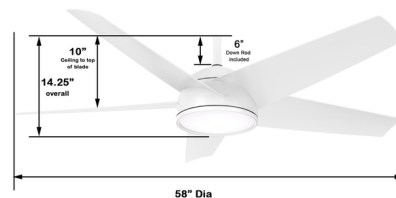

### Description

The Chubby Outdoor Smart Ceiling Fan with Light freshens the air with its quiet, energy-efficient DC motor while its integrated LED light delivers radiant illumination, perfect for creating a comfortable indoor or outdoor setting. A hand-held remote control with wall holder (RC1000) is included, enabling motor on/off, 6 speeds, forward and reverse, and light on/off with full range dimming. Additionally, the Chubby can be controlled using the Bond Home app on your smartphone or other device, or it can be voice-controlled by integrating with smart home systems including Amazon Echo/Alexa, Google Home, Nest and ecobee. Optional accessories are sold separately.

### Specifications

BLADE COLOR	Coal
BODY FINISH	Coal
WATTAGE	40W
DIMMER	Included
DIMENSIONS	58"W x 14.25"H
INTEGRATED LED MODULE	1 x LED/40W/120V LED

### Technical Information

LAMP LIFE	20000 hours
COLOR RENDERING	95 CRI
LAMP COLOR	3000K
LUMENS/WATT	57.58
LUMINOUS FLUX	2303 lumens

Shown in coal / coal

CLICK TO VIEW PRODUCT

Notes: