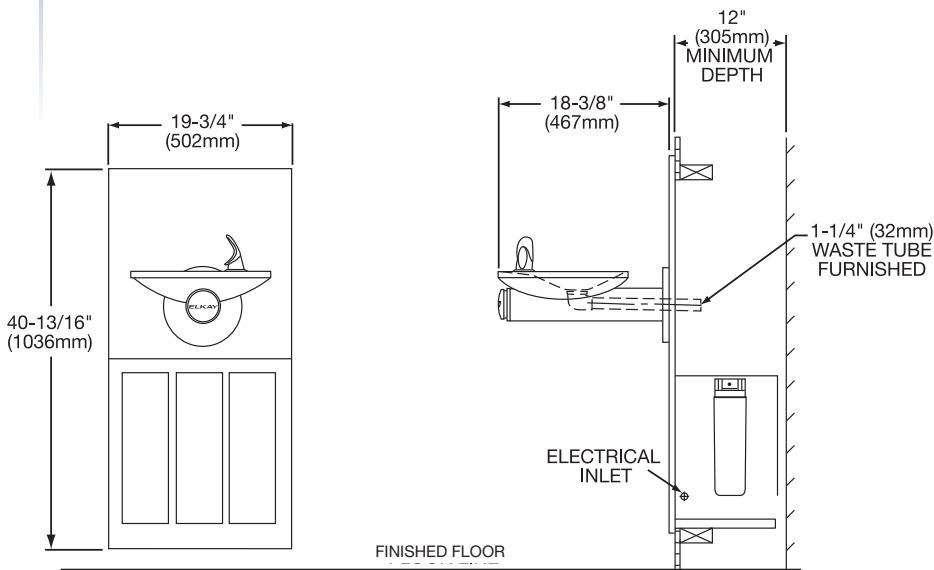

WALL MOUNT ADULT ADA SWIRLFLO® MODELS

Standard Features

- n **No Lead Design** water system is free of lead-containing brass parts.
- n **Barrier-Free ADA Design** meets adult ADA standards when properly installed.
- n **Rated For Indoor Service.**
- n **Contoured Basin** designed to provide a splash - resistant surface.
- n **Stream Height Regulator** provides constant stream from 20 to 105 psi.
- n **Flexi-Guard Anti-Microbial Safety Bubbler** complements styling of cooler and is keyed into position to prevent rotation.
- n **Removable Louvered Front Ventilating Grill** encloses refrigeration and plumbing.
- n **Durable Satin Finish Stainless Steel** standard.

ERPBM8K

ENOBM8K

Options / Upgrades

| Model # | Standard Features | G.P.H.* Capacity | Full Load Amps | Rated Watts | Ship. Wt. Lbs. | 220 Volts | Bubbler Vandal Resistant |
|---------|-------------------|------------------|----------------|-------------|----------------|-----------|--------------------------|
| ERPBM8K | | 7.5 | 4.0 | 370 | 93 | 1 | 1 |
| ENOBM8K | | 7.5 | 4.0 | 370 | 98 | 1 | 1 |
| LRPBM8K | | 7.5 | 4.0 | 370 | 94 | 1 | 1 |