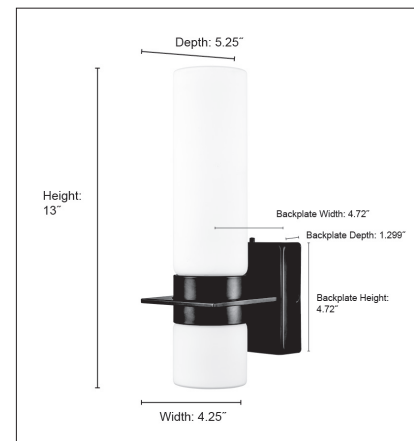

ITEM NUMBER

SKU's 79101 BN
79101 MB

Millennium Lighting
105 Declaration Drive
McDonough, GA 30253
www.millenniumlighting.com