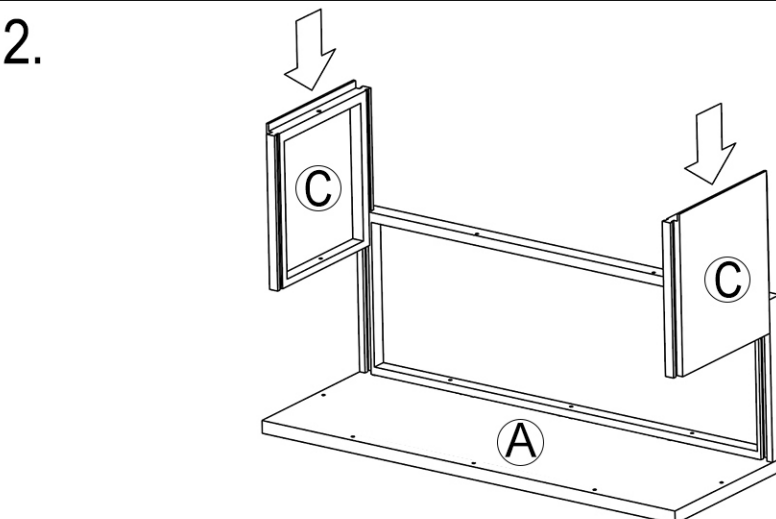

ASSEMBLY INSTRUCTIONS

Ori Cane Low Console Cabinet

Parts required

1		Bolt	Φ6*25MM	8pcs	4		Bolt	Φ6*20MM	2pcs
2		Bolt	Φ6*30MM	8pcs	5		Flat washer	Φ6MM	22pcs
3		Bolt	Φ6*50MM	4pcs	6		Allen wrench		1pc

3.

4.

5.

6.