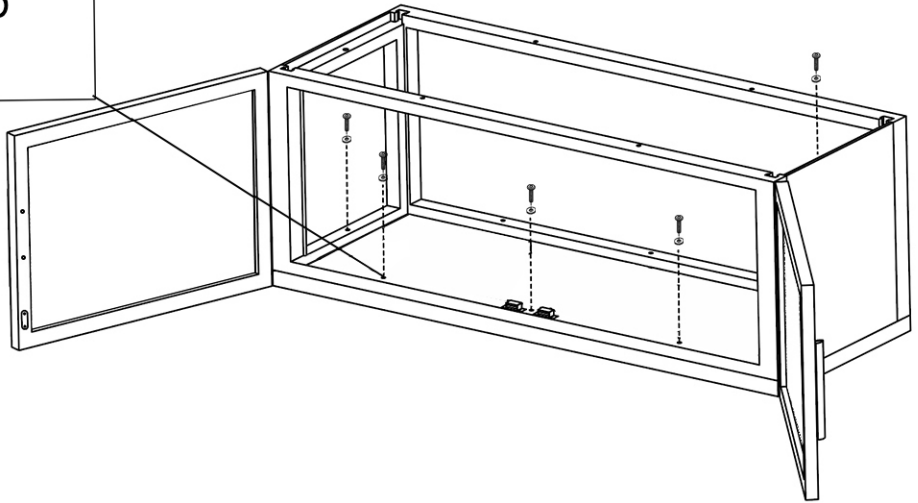

ASSEMBLY INSTRUCTIONS

Ori Cane Low Console Cabinet

Parts required

1		Bolt	Φ6*25MM	8pcs	4		Bolt	Φ6*20MM	2pcs
2		Bolt	Φ6*30MM	8pcs	5		Flat washer	Φ6MM	22pcs
3		Bolt	Φ6*50MM	4pcs	6		Allen wrench		1pc

3.

4.

5.

6.