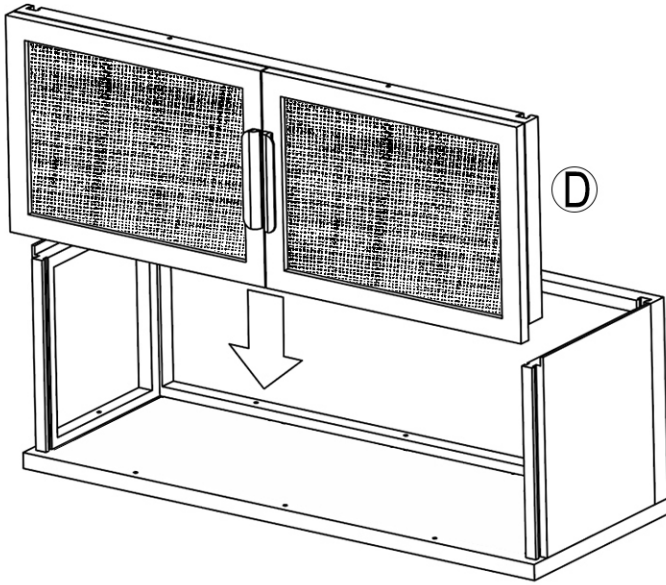

ASSEMBLY INSTRUCTIONS

Ori Cane Low Console Cabinet

Parts required

1		Bolt	Φ6*25MM	8pcs	4		Bolt	Φ6*20MM	2pcs
2		Bolt	Φ6*30MM	8pcs	5		Flat washer	Φ6MM	22pcs
3		Bolt	Φ6*50MM	4pcs	6		Allen wrench		1pc

3.

4.

5.

6.