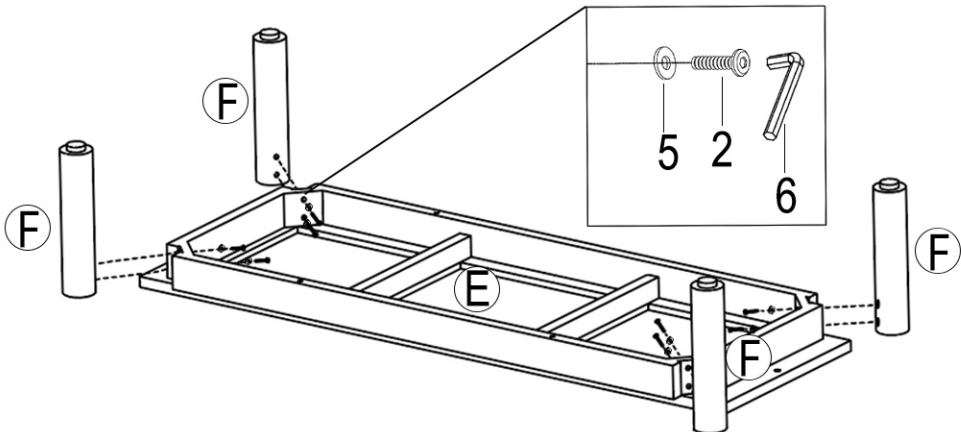

ASSEMBLY INSTRUCTIONS

Ori Cane Low Console Cabinet

Parts required

1		Bolt	Φ6*25MM	8pcs	4		Bolt	Φ6*20MM	2pcs
2		Bolt	Φ6*30MM	8pcs	5		Flat washer	Φ6MM	22pcs
3		Bolt	Φ6*50MM	4pcs	6		Allen wrench		1pc

3.

4.

5.

6.