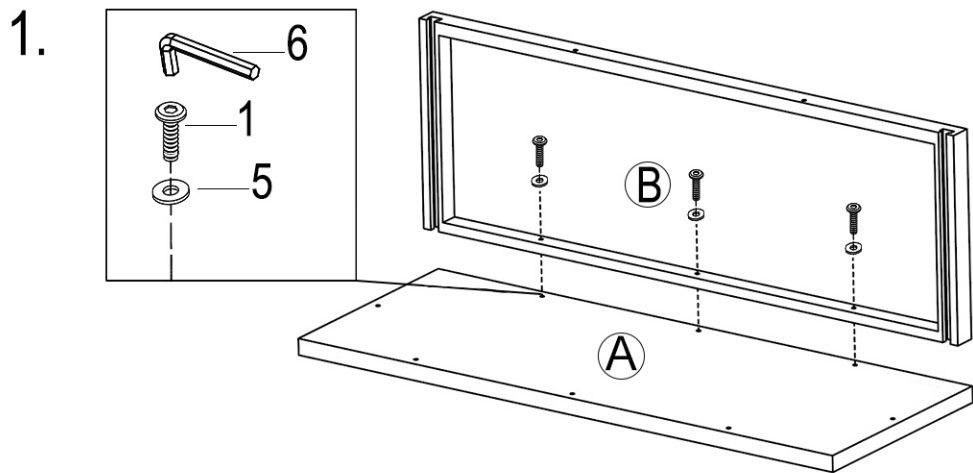

ASSEMBLY INSTRUCTIONS

Ori Cane Low Console Cabinet

Parts required

1		Bolt	Φ6*25MM	8pcs	4		Bolt	Φ6*20MM	2pcs
2		Bolt	Φ6*30MM	8pcs	5		Flat washer	Φ6MM	22pcs
3		Bolt	Φ6*50MM	4pcs	6		Allen wrench		1pc

3.

4.

5.

6.