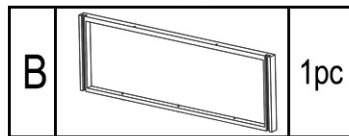

ASSEMBLY INSTRUCTIONS

Ori Cane Low Console Cabinet

Parts required

1		Bolt	Φ6*25MM	8pcs	4		Bolt	Φ6*20MM	2pcs
2		Bolt	Φ6*30MM	8pcs	5		Flat washer	Φ6MM	22pcs
3		Bolt	Φ6*50MM	4pcs	6		Allen wrench		1pc

3.

4.

5.

6.