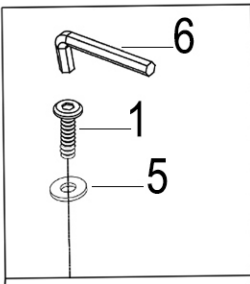

ASSEMBLY INSTRUCTIONS

Ori Cane Low Console Cabinet

Parts required

1		Bolt	Φ6*25MM	8pcs	4		Bolt	Φ6*20MM	2pcs
2		Bolt	Φ6*30MM	8pcs	5		Flat washer	Φ6MM	22pcs
3		Bolt	Φ6*50MM	4pcs	6		Allen wrench		1pc

3.

4.

5.

6.