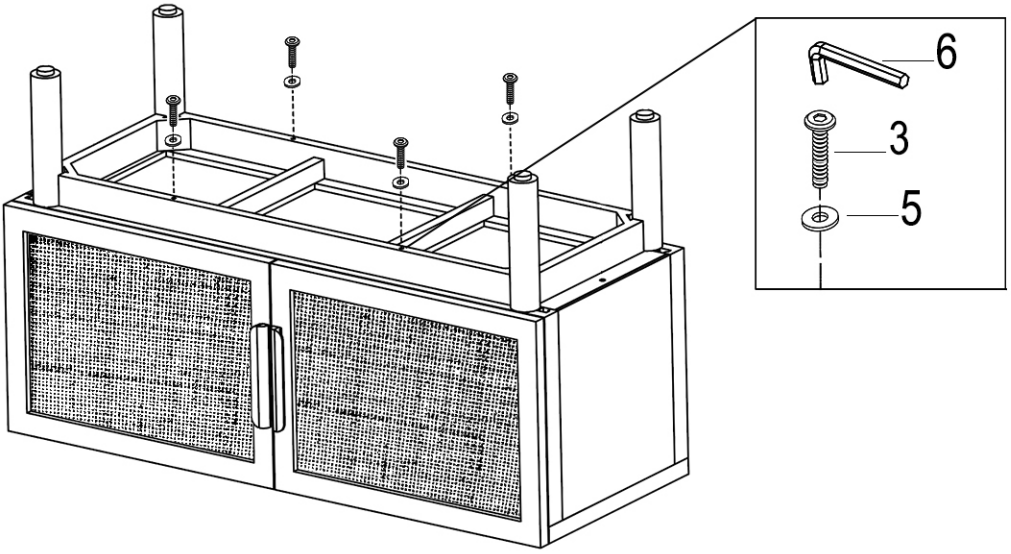

ASSEMBLY INSTRUCTIONS

Ori Cane Low Console Cabinet

Parts required

1		Bolt	Φ6*25MM	8pcs	4		Bolt	Φ6*20MM	2pcs
2		Bolt	Φ6*30MM	8pcs	5		Flat washer	Φ6MM	22pcs
3		Bolt	Φ6*50MM	4pcs	6		Allen wrench		1pc

3.

4.

5.

6.