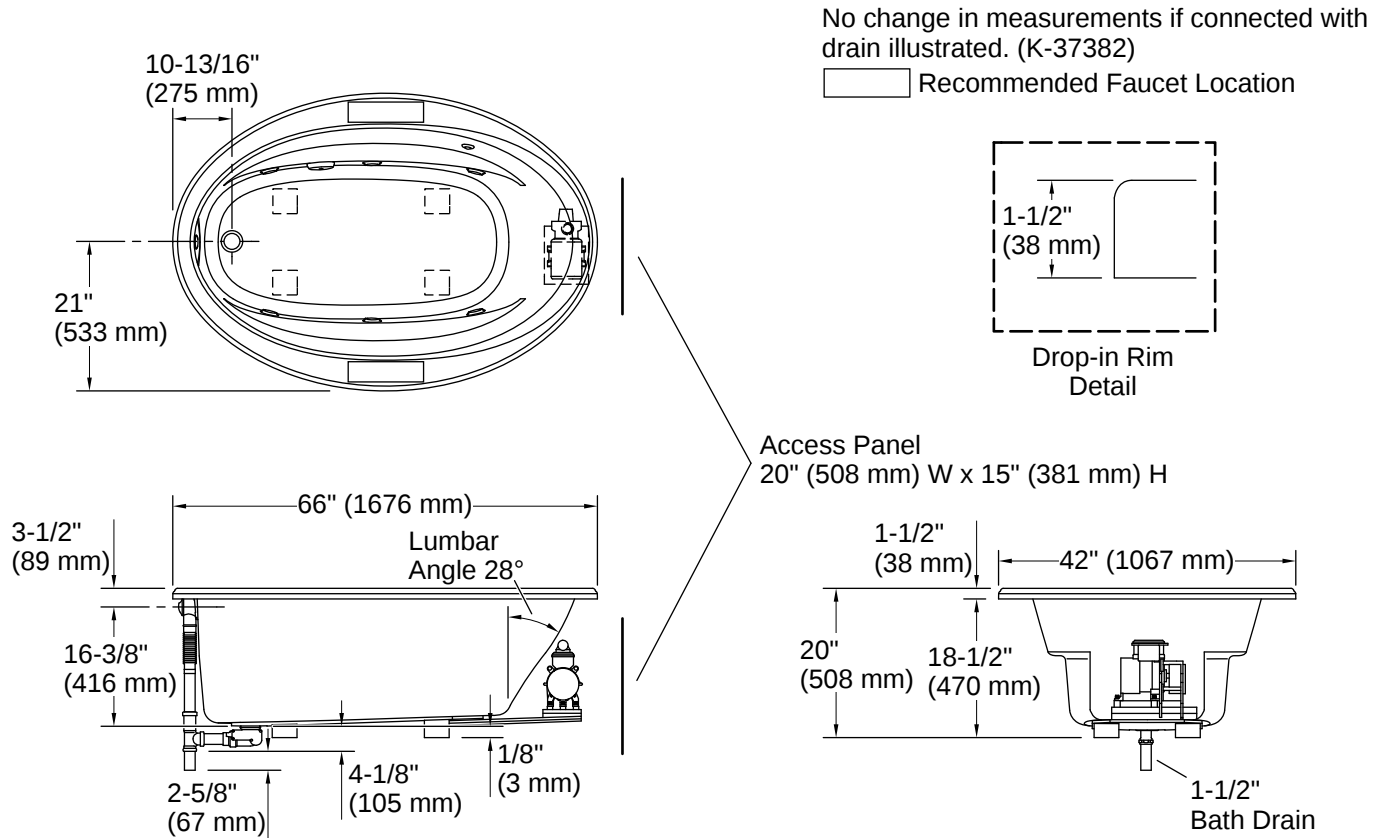

THE BOLD LOOK
OF **KOHLER**®

Codes/Standards

ASME A112.19.7/CSA B45.10
 CSA B45.5/IAPMO Z124
 UL 1795
 UL Listed

Technical Information

All product dimensions are nominal.

Drain Location:	Reversible
Drain Hole Diameter:	2-1/2" (64 mm)
Basin Area, Bottom:	48-5/8" x 24-1/2" (1235 mm x 622 mm)
Basin Area, Top:	60" x 32-3/16" (1523 mm x 818 mm)
Water Depth:	14-5/16" (364 mm)
Water Capacity:	70 gal (265 L)
Minimum Floor Load:	34 lbs/ft ²
Weight:	122 lbs (55.3 kg)

Required Products/Accessories

- K-11677 Adjustable drain, 20-gauge brass, for 18-1/2" to 20-1/2" baths

Required Electrical Service

One dedicated circuit required, protected with Class A Ground-Fault Circuit-Interrupter (GFCI). Outside North America, this device may be known as a Residual Current Device (RCD).

Installation

- Reversible drain
- Drop-in or undermount
- Smooth backside for easy handling and mounting of drain and overflow

Installation Notes

Install this product according to the installation instructions.

Measure your actual product for rough-in details.
 The hot water supply should be 70% of the capacity of the bath or greater. Installations will vary.
 If installing a rim-mount faucet, make sure there is no interference above or below the deck before drilling any holes.