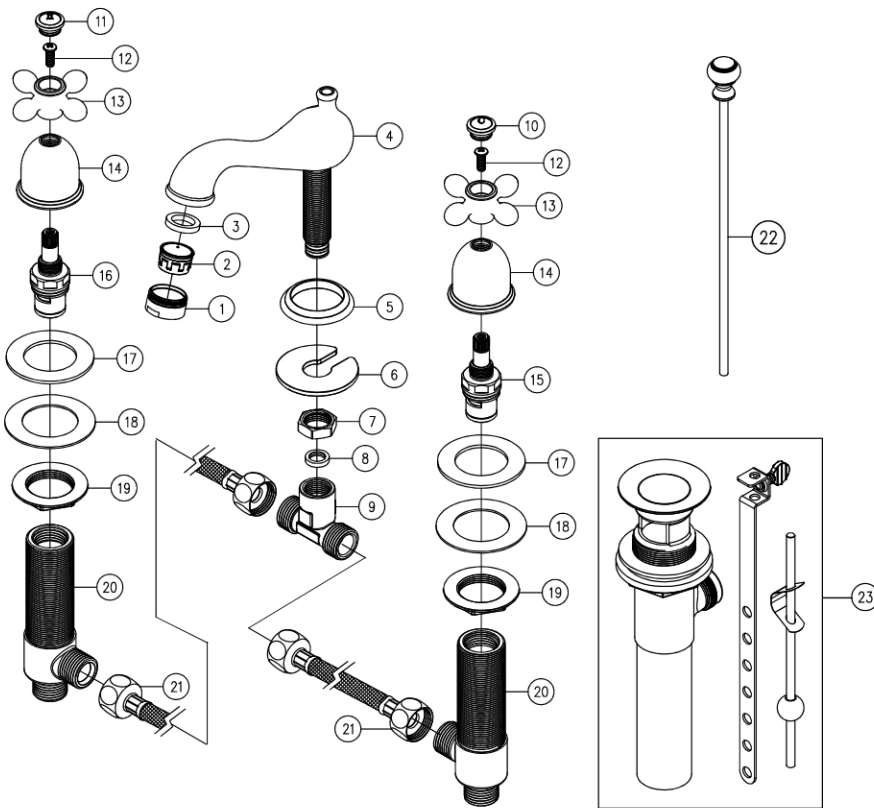

MAIDSTONE

www.MaidstoneSupply.com

Bathroom Sink Faucet

Part No: 124-CN7-MC

ITEM	PART NO.	DESCRIPTION	Q'TY	NOTE
01	RMNAB715MC-01	AERATORS SHELL	1	BRASS
02	RMNAB715MC-02	AERATORS	1	PLASTICS
03	RMNAB715MC-03	RUBBER WASHER	1	RUBBER
04	RMNAB715MC-04	RMNAB14MC BODY	1	BRASS
05	RMNAB715MC-05	BRASS FLANGE	1	BRASS
06	RMNAB715MC-06	BRASS WASHER	1	IRON
07	RMNAB715MC-07	NUT	1	BRASS
08	RMNAB715MC-08	RUBBER WASHER	1	RUBBWE
09	RMNAB715MC-09	TEE	1	BRASS
10	RMNAB715MC-10	COLD BOTTOM	1	
11	RMNAB715MC-11	HOT BUTTOM	1	
12	RMNAB715MC-12	SCREW	2	S.S.
13	RMNAB715MC-13	CROSS HANDLE	2	BRASS
14	RMNAB715MC-14	BELL NUT	2	BRASS
15	RMNAB715MC-15	COLD STEM	1	
16	RMNAB715MC-16	HOT STEM	1	
17	RMNAB715MC-17	RUBBER WASHER	2	RUBBER
18	RMNAB715MC-18	S.S WASHER	2	S.S.
19	RMNAB715MC-19	LOCK NUT;	2	BRASS
20	RMNAB715MC-20	NIPPLE	2	BRASS
21	RMNAB715MC-21	9" HOSE	2	
22	RMNAB715MC-22	BRASS EOD	1	BRASS
23	RMNAB715MC-23	POP UP KIT	1	

Note: Rough-in dimensions may vary +/- 1/2" and are subject to change. No responsibility is assumed by Maidstone.