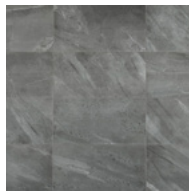

Piccadilly

PORCELAIN STONEWARE DERIVED FROM SEVEN
NATURAL STONES AND THE DEPRESSIONS
THAT DEVELOP IN EXPOSED ROCK.

White - 47" x 47"

Colors

White

Faro

Dark Grey

Noir

Sand

Light Grey

Sizes

47" x 47"
Rectified

24" x 47"
Rectified

24" x 24"
Rectified

12" x 47"
Rectified

12" x 24"
Rectified