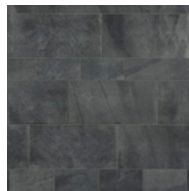

Piccadilly

PORCELAIN STONEWARE DERIVED FROM SEVEN
NATURAL STONES AND THE DEPRESSIONS
THAT DEVELOP IN EXPOSED ROCK.

White - 47" x 47"

Colors

White

Faro

Dark Grey

Noir

Sand

Light Grey

Sizes

47" x 47"
Rectified

24" x 47"
Rectified

24" x 24"
Rectified

12" x 47"
Rectified

12" x 24"
Rectified