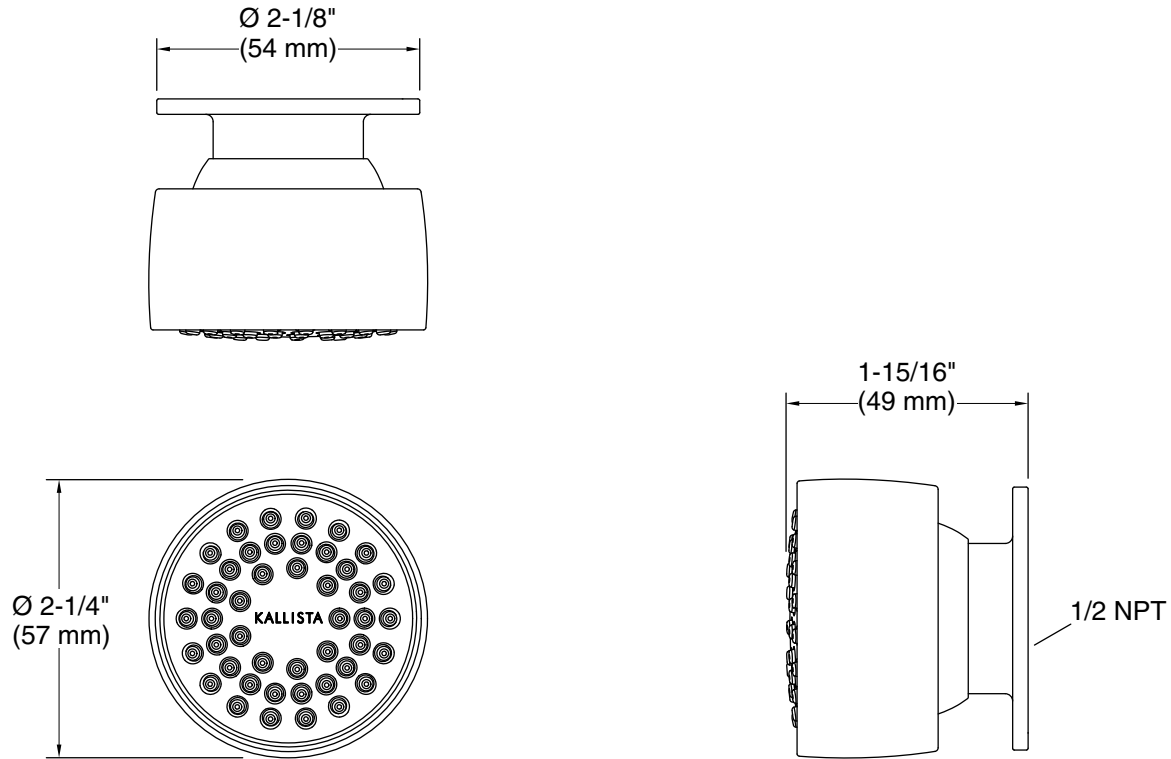

Features

- High-quality solid-brass construction for durability and reliability
- Easy-to-clean sprayface resists mineral buildup
- 1.75 gpm (6.6 lpm) maximum flow rate
- Sprayhead pivots 25 degrees
- Features an internal volume control for complete shut-off

Recommended Products/Accessories

P21501-00 Showerhead with Arm
P21664-00 Modern Slidebar
P24814-00 Wall-Mount Bath Spout

Codes/Standards

ASME A112.18.1/CSA B125.1
DOE - Energy Policy Act 1992
California Energy Commission (CEC)

Technical Information

All product dimensions are nominal.