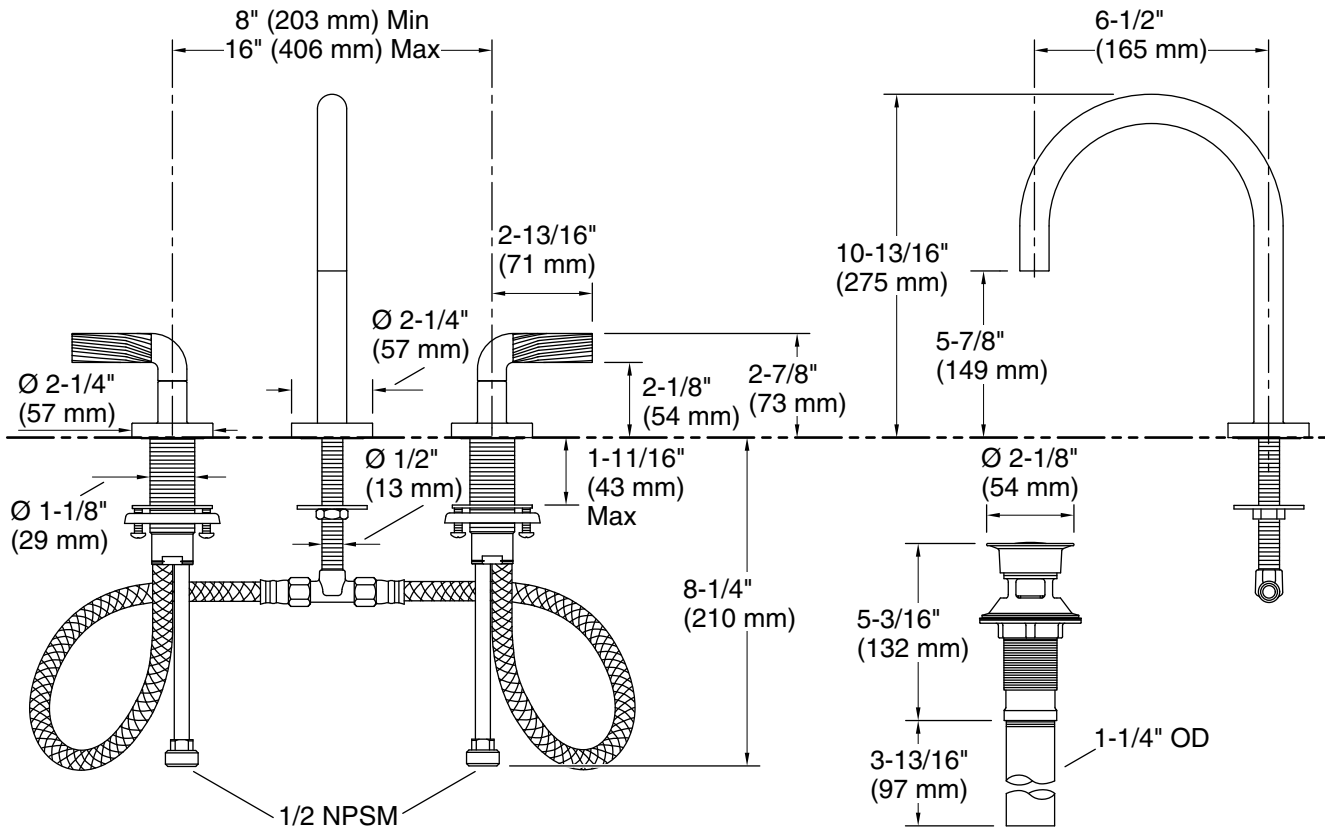

KALLISTA®

One™ by KALLISTA
Sink faucet, gooseneck spout, Armory decorative
handles
P40877-BL

Features

- Sleek contemporary design
- Solid metal construction for durability and reliability
- Widespread sink faucet for 8" – 16" (203 – 406 mm) centers
- Spout reach is 6-1/2" (165 mm)
- Laminar flow
- Includes soft-touch drain
- 1.2 gpm (4.5 lpm) maximum flow rate

Recommended Products/Accessories

P74234-WO Under-mount Sink, Soft Rectangle with
Overflow, Glazed
P34401-00 Towel Bar, 24"
P34407-00 Disc Hook

ADA

CSA B651

OBC

Codes/Standards

ASME A112.18.1/CSA B125.1
NSF/ANSI/CAN 61
NSF/ANSI/CAN 372
DOE - Energy Policy Act 1992
EPA WaterSense®
California Energy Commission (CEC)
ADA
ICC/ANSI A117.1
CSA B651
OBC
NOM Standards
NOM 012-CONAGUA

Technical Information

All product dimensions are nominal.

Faucet flow rate: 1.2 gal/min (4.5 l/min)

Drain included: Yes
Drain with overflow: Yes

Spout:
Spout reach: 6-1/2" (165 mm)

Notes

Install this product according to the installation instructions.