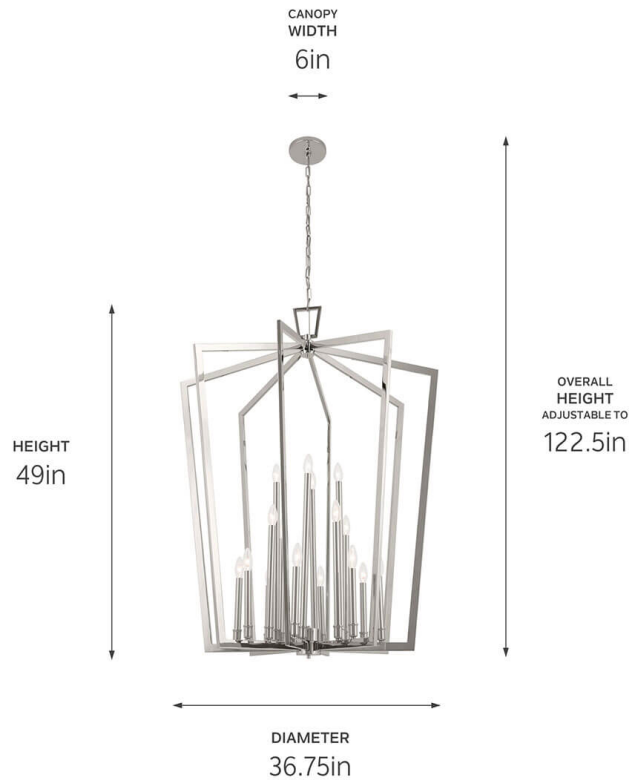

SPECIFICATIONS

Certifications/Qualifications

Prop65	No
Location Rating	Dry kichler.com/warranty

Dimensions

Height	49"
Overall Height	122.5"
Weight	28 LBS
Canopy Height	1"
Canopy Width	6"
Canopy Depth	6"
Chain/Stem Length	72"

Electrical

Input Voltage	120 V

Light Source

Light Source	Bulb
Lamp Included	Not Included
# Of Bulbs/LED Modules	16
Max Or Nominal Watt	60 W
Lamp Type	B10
Socket Type	E12 (Candelabra)
Dimmable	Yes
Dimmable Notes	Dimmable when used with dimmer switch (sold separately); when using LED bulbs, see bulb manufacturer dimming specifications.

Mounting/Installation

Interior/Exterior	Interior Product
Mounting Weight	28 LBS
Lead Wire Length	156"
Wire Connectors	Wire Nuts

FIXTURE ATTRIBUTES

Housing/Glass

Primary Material	Steel
Shade Included	No

Product/Ordering Information

SKU	43499PN
Finish	Polished Nickel
UPC	783927038294

Finishes

- Black
- Natural Brass
- Polished Nickel