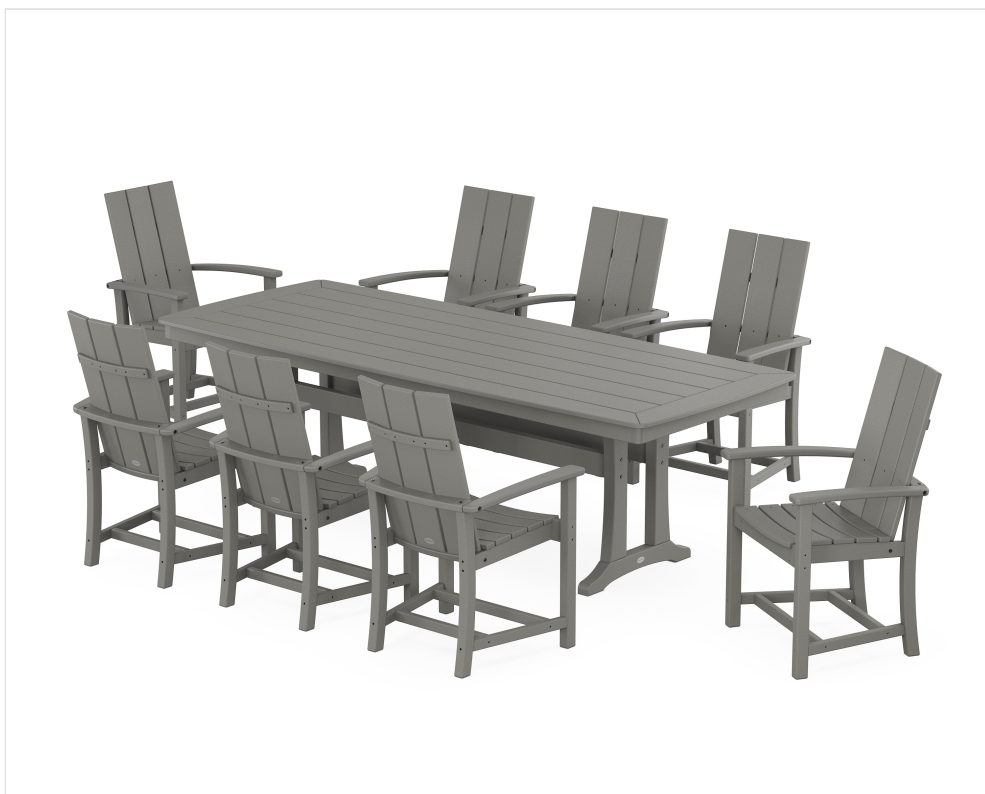

POLYWOOD®

Sustainable Outdoor Furniture

CLIMATE TUFF™
MATERIALS

COLORSTAY™
TECHNOLOGY

MADE IN
THE USA

CONSCIOUSLY
CRAFTED

Modern Adirondack 9-Piece Dining Set with Trestle Legs

BRAND | POLYWOOD®

COLLECTION | Modern Adirondack

SKU | PWS1506-1

SET WEIGHT + DIMENSIONS

Overall Set Weight	405.25 lbs
Recommended Minimum Space (Based on pictured configuration)	145.0" W x 39.0" H x 87.0" D

INDIVIDUAL ITEM DIMENSIONS

Qty	NAME	SKU	DIMENSIONS (W x H x D)
8	Modern Adirondack Dining Chair	MLD200	24.75" x 38.5" x 23.5"
1	Nautical Trestle 39" x 97" Dining Table	PL84-T2L1	96.88" x 29.0" x 38.79"

AVAILABLE LUMBER COLORS